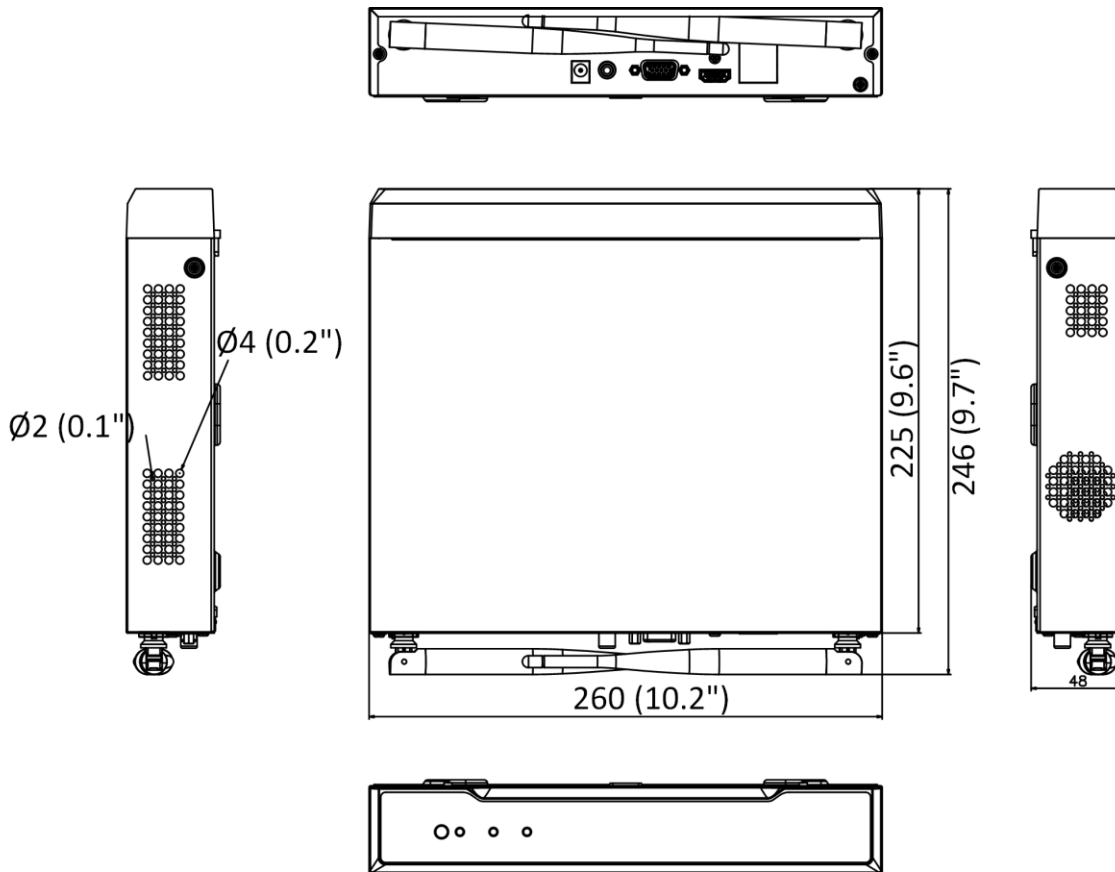

Unit: mm (inch)

Headquarters

No.555 Qianmo Road, Binjiang District,
Hangzhou 310051, China
T +86-571-8807-5998
www.hikvision.com

Follow us on social media to get the latest product and solution information.