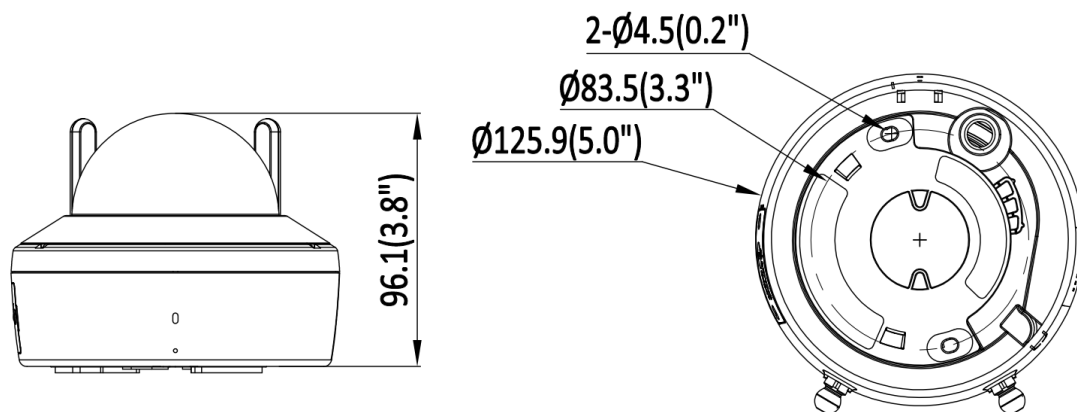

Dimension (W × D × H)	265 × 246 × 48 mm (10.4" × 9.7" × 1.9")
Weight (without hard disk)	≤ 1.6 kg (without HDD, 3.5 lb.)
Kit	
Accessories	Power adaptor: 4 × IPC power adaptors, 1 × NVR power adaptor Ethernet cable: RJ45, Cat5e UTP, 1 m.
Hard Drive	Pre-installed 1 TB HDD
Certification	CE
Weight (with package)	≤ 7 kg (15.4 lb)

▪ **Available Model**

NK844W1H-1T(E)

▪ **Dimension**

Unit:mm(inch)