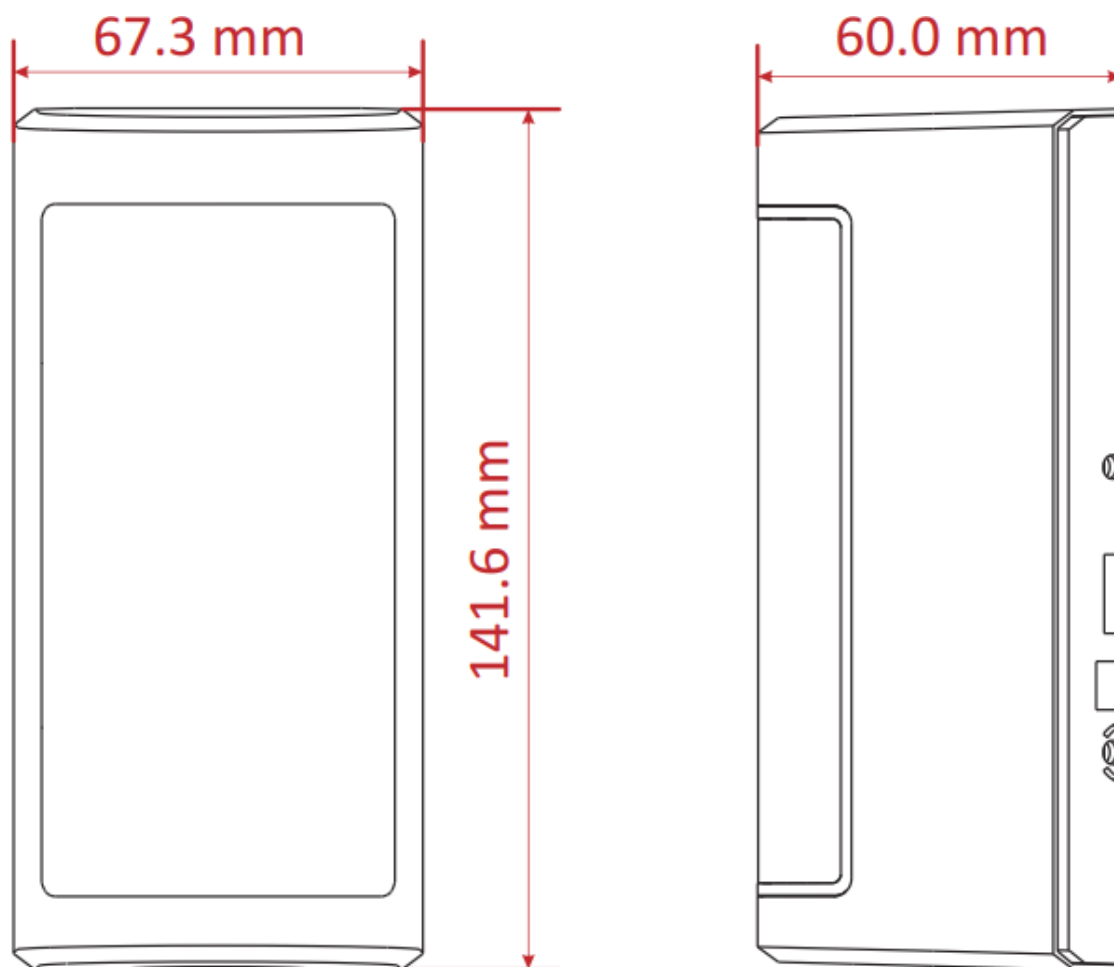

DS-PDP18-HM Wired Double PIR Detector

Wired Double PIR Detector is an exceptional outdoor double PIR detector that boasts up to 2000 lux high light resistance. This device is specifically designed to safeguard the outdoor areas of your property, ensuring that any potential intrusion is detected and an alarm is triggered before any damage can occur. Its advanced features make it a reliable and effective security solution for your property.

▪ Specification

Detection Performance	
Detection Method	Passive Infrared
Detection Range	18 m
Detection Angle	90°
Detection Zones	118
Detectable Speed	0.3 to 2 m/s
Sensitivity	Auto, Pet
White Light Filter	20000lux
Digital Temperature Compensation	Support
Feature	
Digital Processing	Support
Sealed Optics	Support
Tamper Protection	Front,Rear
Detection performance	
Pet Immunity	Up to 24 Kg
Software features	
End of line resistance	Alarm: 1K,2K2,4K7,5K6,6K8 Tamper: 1K,2K2,4K7,5K6
Hardware features	
Alarm output	Normally Closed
Interface	
LED Indicator	Blue(Alarm), Orange(Fault)
Electrical characteristics	
Power consumption	Maximum current: 9 mA @12 VDC Quiescent current: 14 mA@12 VDC
Typical voltage	12 VDC
Power supply	9 to 16 VDC
General	
Operation Temperature	-25 °C to 70 °C (-13 °F to 158 °F)
Storage Temperature	-25 °C to 70 °C (-13 °F to 158 °F)
Operation Humidity	10% to 90%
Dimension(WxHxD)	67.3 × 142.0 × 60.0 mm
Height	2.5 to 3 m High Mount 0.8 to 1.2 m Low Mount
Mounting Height	2.4 to 4m
Mounting Method	Wall
Application Scenario	Indoor, Outdoor
General	
IP rate	IP 65

▪ Available Model

DS-PDP18-HM

▪ Dimension

- Accessory
- Optional

DS-PT1001-O

Headquarters

No.555 Qianmo Road, Binjiang District,
Hangzhou 310051, China
T +86-571-8807-5998
www.hikvision.com

Follow us on social media to get the latest product and solution information.