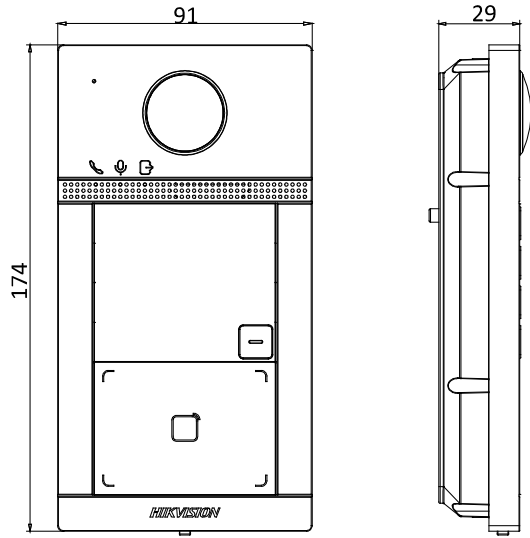

General	
Protection level	IP65, IK08
Indicator	3
Power supply	IEEE802.3af, standard PoE 12 VDC
Power consumption	< 10 W
Working temperature	-40° C to 53° C (-40° F to 127.4° F)
Working humidity	10% to 95%
Installation	Surface mounting/ Flush mounting
Dimension	174 mm × 91 mm × 29 mm

Available Model

DS-KV8113-WME1(B)

Appearance and Interfaces

No.	Description	No.	Description
1	Microphone	6	Card Reading Area
2	Indicator	7	IR Light
3	Camera	8	MicroSD Card Slot & Debugging Port

4	Loudspeaker	9	LAN
5	Button	10	Terminals

Dimension

Distributed by

**HIKVISION®****Headquarters**

No.555 Qianmo Road, Binjiang District,
Hangzhou 310051, China
T +86-571-8807-5998
overseasbusiness@hikvision.com

Hikvision USA
T +1-909-895-0400
sales.usa@hikvision.com