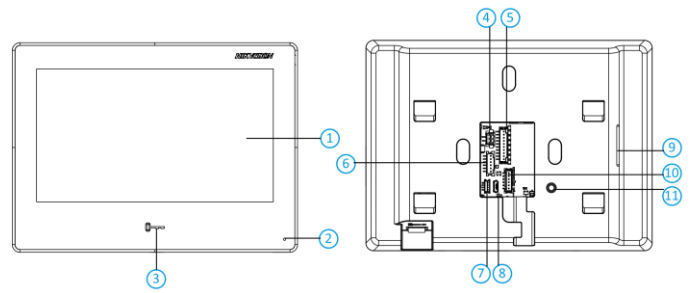

Specification

System parameters	
Operating system	Embedded Android operation system
ROM	2 GB
RAM	8 GB Emmc
CPU	Embedded processor
Display parameters	
Screen size	7-inch
Operation method	Capacitive touch screen
Type	Colorful TFT
Resolution	1024 × 600
Video parameters	
Lens	/
Resolution	/
FOV	/
WDR	/
Video compression standard	/
Focal length	/
Audio parameters	
Audio compression standard	G.711 U, G.711 A
Audio input	Built-in omnidirectional microphone
Audio output	Built-in loudspeaker
Audio compression bitrate	64 Kbps
Audio quality	Noise suppression and echo cancellation
Volume adjustment	Adjustable
Capacity	
Event capacity	200
Notice capacity	16
Linked indoor extensions capacity	5
Network parameters	
Communication protocol	TCP/IP, SIP, RTSP
Wired network	Support
Wi-Fi standard	Wi-Fi 802.11 b/g/n
Bluetooth version	/
3G/4G standard	/
Zigbee	/

Device interfaces	
Alarm input	8
Network interface	1 RJ-45 10/100 Mbps self-adaptive
TAMPER	/
RS-485	1
TF card	1
Alarm output	1 relay output, 1 alarm output
Power interface	1
General	
Button	/
Installation	Surface mounting
Indicator	/
Weight	Without package: 419.3 g With package: 694 g
Protective level	/
Working temperature	-10 °C to 50 °C (14 °F to 122 °F)
Working humidity	10% to 90%
Dimensions	187 mm × 137 mm × 25.7 mm (7.36" × 5.39" × 1.01")
Battery	/
Power supply	IEEE802.3af, standard PoE 12 VDC, 1 A
Application environment	Indoor
Power consumption	≤ 8 W
Language	English, French, Portuguese (Brazil), Spanish, Russian, German, Italian, polish, Arabic, Turkish, Vietnamese, Hungarian, Dutch, Romanian, Czech, Bulgarian, Ukrainian, Croatian, Serbian, Greek, Norwegian, Danish