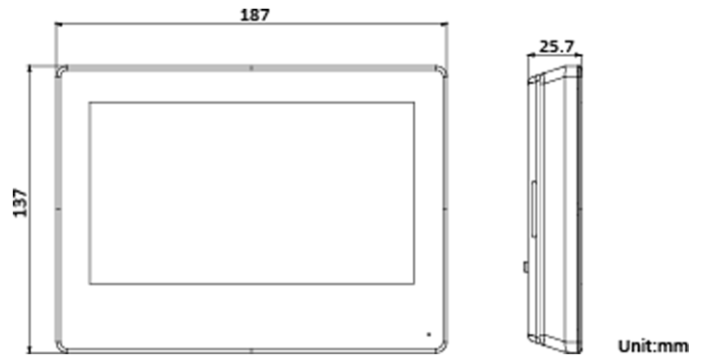

Dimension

Available Model

DS-KH9310-WTE1(B)

Physical Interface