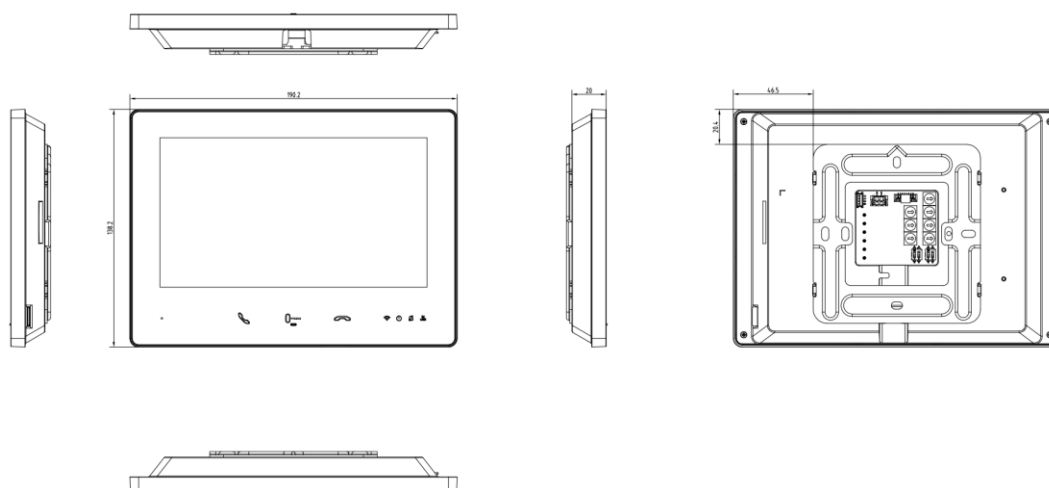

General	
Button	3 Touch buttons (Answer, Unlock, Hang up)+1 Physical button (Reset)
Installation	Surface mounting
Indicator	4 (Wifi, Power, Mute, In use)
Protective level	/
Working temperature	-10 °C to 50 °C (14 °F to 122 °F)
Working humidity	10% to 90% (no-condensing)
Dimensions	190.2 mm × 138.2 mm × 20 mm (7.5" × 5.4" × 0.8")
Battery	/
Power supply	48 V, Powered by DS-KAD7060EY or DS-KAD7061EY
Application environment	Indoor
Power consumption	≤ 5 W (stand by ≤ 1.2 W)
Language	English, Bulgarian, Hungarian, Greek, German, Italian, Czech, Slovak, French, Polish, Dutch, Spanish, Romanian, Estonian, Croatian, Slovenian, Serbian, Ukrainian, Portuguese

▪ Available Model

DS-KH7300EY-WTE2

▪ Dimension