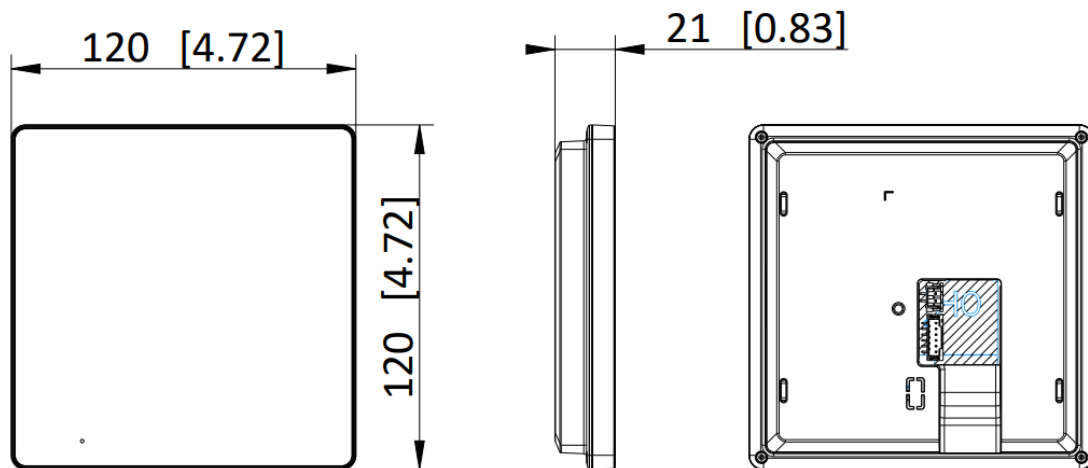

▪ Specification

System parameters	
Operating system	Linux
ROM	16 MB
RAM	128 MB
CPU	Embedded processor
Display parameters	
Screen size	4.3-inch
Operation method	Capacitive touch screen with 9 touch buttons
Type	Colorful TFT
Resolution	480 × 272
Video parameters	
Lens	/
Resolution	/
FOV	/
WDR	/
Video compression standard	/
Focal length	/
Audio parameters	
Audio compression standard	G.711 U, G.711 A
Audio input	Built-in omnidirectional microphone
Audio output	Built-in loudspeaker
Audio compression bitrate	64 Kbps
Audio quality	Noise suppression and echo cancellation
Volume adjustment	Adjustable
Capacity	
Event capacity	200
Notice capacity	200
Linked indoor extensions capacity	16
Network parameters	
Communication protocol	TCP/IP, SIP, RTSP
Wi-Fi standard	Wi-Fi 802.11 b/g/n, 2.4 GHz
Bluetooth version	/
3G/4G standard	/
Zigbee	/
Device interfaces	
Alarm input	4
Network interface	1 RJ-45 100 Mbps
TAMPER	/
RS-485	/
USB	/
TF card	/
Alarm output	/

General	
Button	9 touch buttons
Installation	Wall mounting, table mounting
Indicator	/
Weight	With package: 336.6 g (0.7 lbs) Without package: 197.8 g (0.4 lbs)
Protective level	/
Working temperature	-10 °C to 50 °C (14 °F to 122 °F)
Working humidity	10% to 90%
Dimensions	120 mm × 120 mm × 21 mm (4.7" × 4.7" × 0.83")
Application environment	Indoor
Power consumption	≤ 4 W
Power supply	IEEE802.3af, Standard PoE, 12 VDC
Language	English, French, Portuguese, Portuguese (Brazil), Spanish, Russian, German, Italian, Polish, Turkish, Vietnamese, Arabic, Czech, Hungarian, Dutch, Romanian, Bulgarian, Ukrainian, Croatian, Serbian, Greek, Lithuanian, Estonian, Latvian, Norwegian Danish, Slovenian, Slovak, Swedish, Finnish, Traditional Chinese, Mongolian, Hebrew, Kazakh, Uzbek

▪ Available Model

DS-KH6110-WE1/White

▪ Dimension

Unit:mm [inch]

SCALE	1:1
-------	-----

- Accessory
- Optional

DS-KABH6350-T
Table bracket

Headquarters