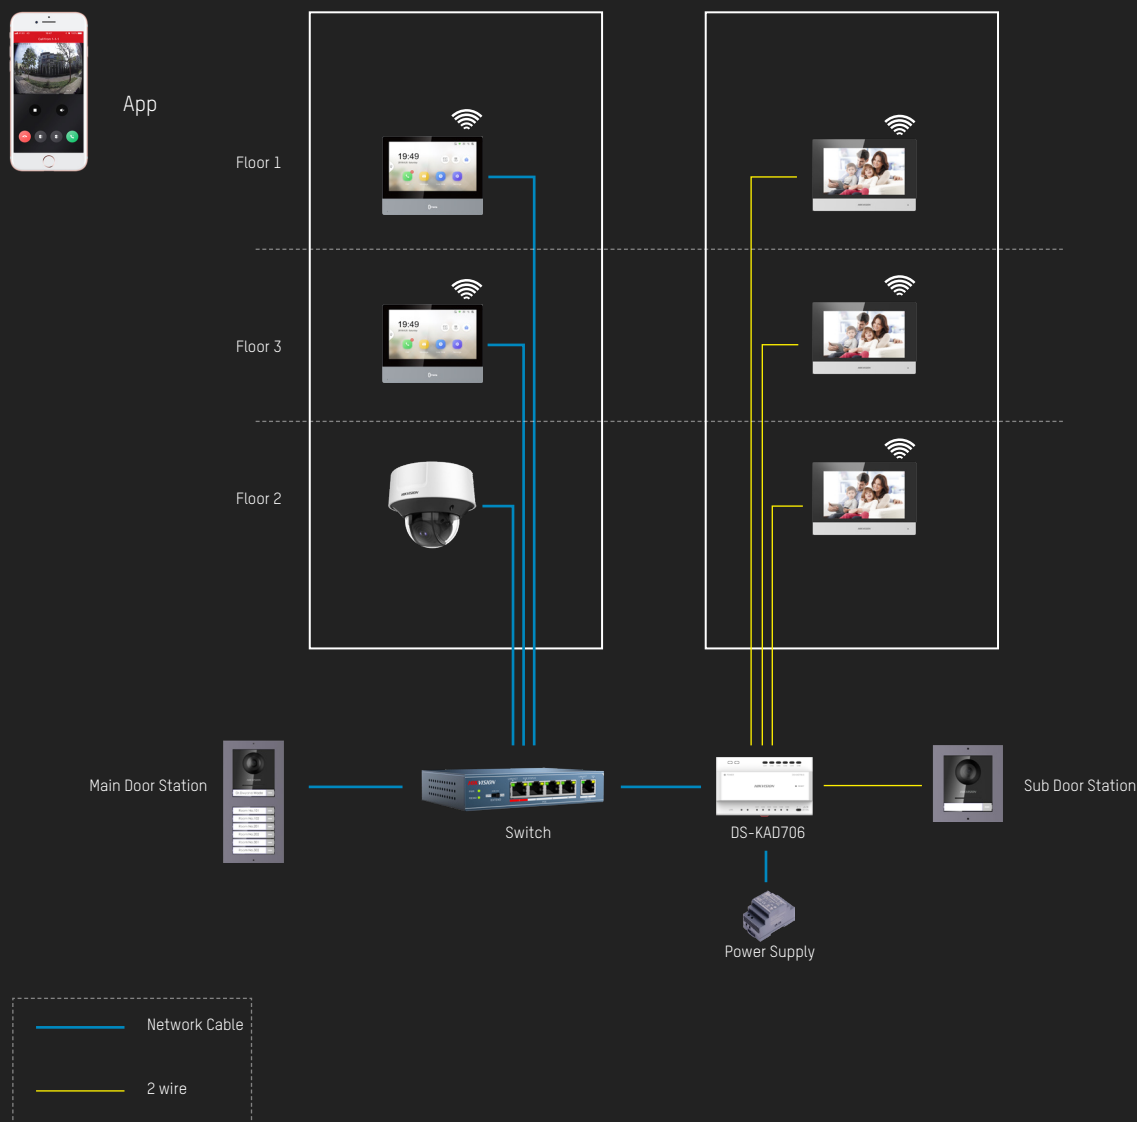

# APARTMENT SOLUTION

Hikvision offers apartment solutions based on different technologies for various needs. For new apartments, IP solution based on standard PoE design is simple and convenient. For older buildings that lack proper network infrastructure, the 2-wire solution enables the re-usage of existing wiring. Multiple door stations can be installed for one building and residents can unlock them using card or password. Integration with an elevator control system makes the entire system even more secure. Hikvision's IP Video Intercom Apartment Solution is a top choice for intercom and security system in buildings.

App

IP Solution

2-Wire Solution

# VILLA SOLUTION

The villa solution provides thoughtful, useful functions for every member of the home. Users can call multiple indoor stations at the same time and unlock a door at any of the indoor stations. They can also receive all call information and unlock doors remotely and conveniently using the app on a mobile device.

The fisheye camera on the door station renders images clearly both day and night. With the record-to-NVR function, users can check on what's happening at their doorstep. To make this system even better, integrate it with Hikvision's CCTV system, allowing indoor stations to display any IP camera installed around your house. Security and convenience come together in this IP Video Intercom Villa Solution.