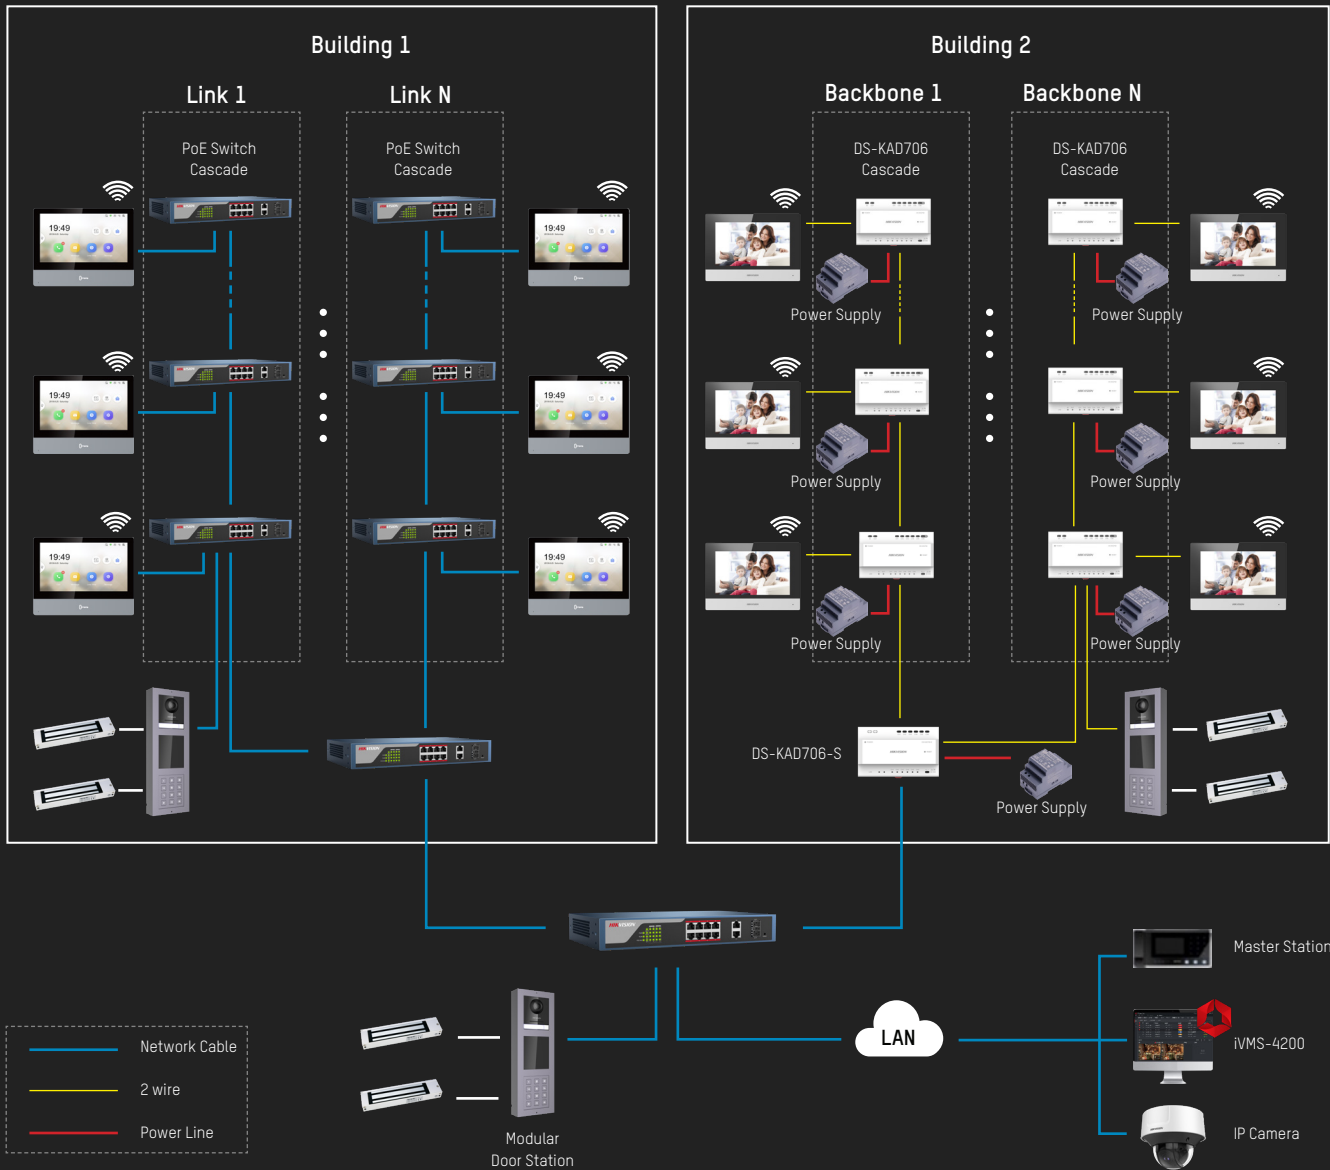

# APARTMENT SOLUTION

Hikvision offers apartment solutions based on different technologies for various needs. For new apartments, IP solution based on standard PoE design is simple and convenient. For older buildings that lack proper network infrastructure, the 2-wire solution enables the re-usage of existing wiring. Multiple door stations can be installed for one building and residents can unlock them using card or password. Integration with an elevator control system makes the entire system even more secure. Hikvision's IP Video Intercom Apartment Solution is a top choice for intercom and security system in buildings.

App

IP Solution

2-Wire Solution

# VILLA SOLUTION

The villa solution provides thoughtful, useful functions for every member of the home. Users can call multiple indoor stations at the same time and unlock a door at any of the indoor stations. They can also receive all call information and unlock doors remotely and conveniently using the app on a mobile device.

The fisheye camera on the door station renders images clearly both day and night. With the record-to-NVR function, users can check on what's happening at their doorstep. To make this system even better, integrate it with Hikvision's CCTV system, allowing indoor stations to display any IP camera installed around your house. Security and convenience come together in this IP Video Intercom Villa Solution.