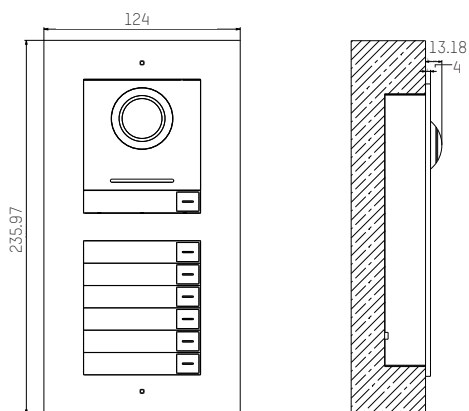

\*Note: The above data are obtained by tests using Hikvision Cable and under the situation of one Door Station and one Indoor Station. This result is for reference only, actual distance may vary.

Long Transmission Distance				
Cable specification	24 AWG (0.2 mm <sup>2</sup> ) Twisted pair wire	20 AWG (0.5 mm <sup>2</sup> ) Twisted pair wire	18 AWG (0.8 mm <sup>2</sup> ) Twisted pair wire	24 AWG (0.2 mm <sup>2</sup> ) and above Parallel wire
DS-KAD706	≤ 60 m	≤ 60 m	≤ 60 m	≤ 35 m
DS-KAD706 -S				
DS-KAD706 -S	≤ 60 m	≤ 60 m	≤ 60 m	≤ 35 m
DS-KAD706 -S				
DS-KAD706	≤ 35 m	≤ 60 m	≤ 60 m	≤ 35 m
DS-KD8003-IME2				
DS-KAD706	≤ 35 m	≤ 60 m	≤ 60 m	≤ 35 m
DS-KH6320-WTE2				

# DIMENSIONAL REFERENCE FOR INSTALLATION

Single Module Flush Mounting

Single Module Surface Mounting

Dual Modules Flush Mounting

Dual Modules Surface Mounting

Three Modules Flush Mounting

Three Modules Surface Mounting