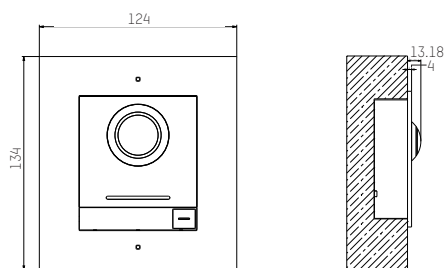

DIMENSIONAL REFERENCE FOR INSTALLATION

Single Module Flush Mounting