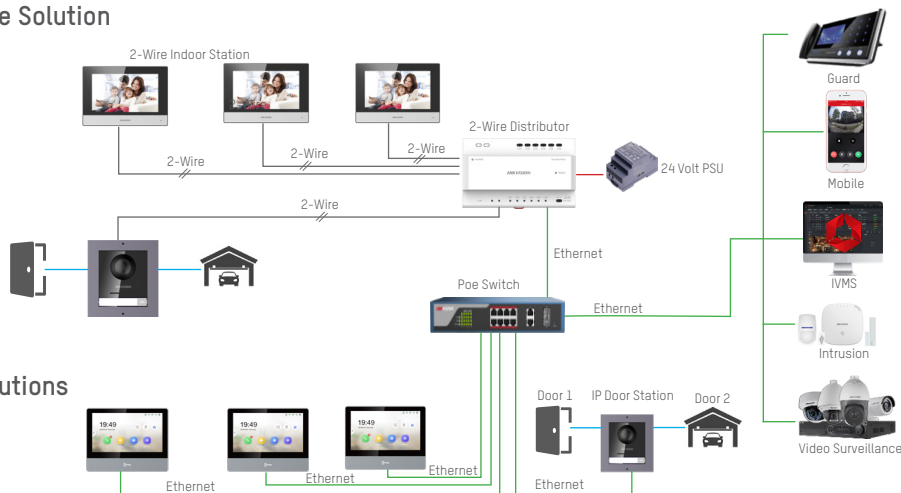

HIGHLIGHTS

OF THE VIDEO INTERCOM SYSTEMS

IP Video Intercom

Excellent image quality

- Impressive full HD video quality that can be also recorded in system
- High audio quality, even on noisy streets

Easy Controls & Multiple Applications

- Common Hikvision software and mobile application for remote control
- Intercom, communication, doorbell, monitoring, door opening, network and alarm functions
- Ready for integration with Video Surveillance, Access Control and Intrusion systems

Easy Installation

- Standard or high-power PoE switches used to power the whole system [IP Video Intercom]
- Only two wires for data and power, still with all the benefits of IP [2-Wire Video Intercom]
- Uses existing wires in case of building refurbishment [2-Wire Video Intercom]
- Optional wall or flush mounting installation

Flexible Combinations

- Modular flexibility to choose from
- Simplified configuration

Hybrid Convergence with IP Solution

- 2-Wire and IP technologies can be mixed within one system

2-Wire Solution