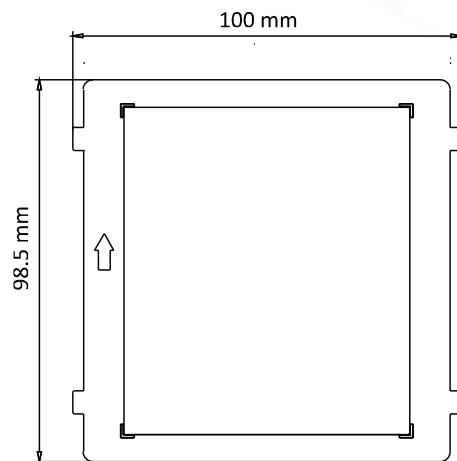

DS-KD-BK Blank Module

Introduction

Blank module is designed to the fill blank grid during installation.
You can replace it with other module when you needed.

Appearance

Available Model

DS-KD-BK

Typical Application