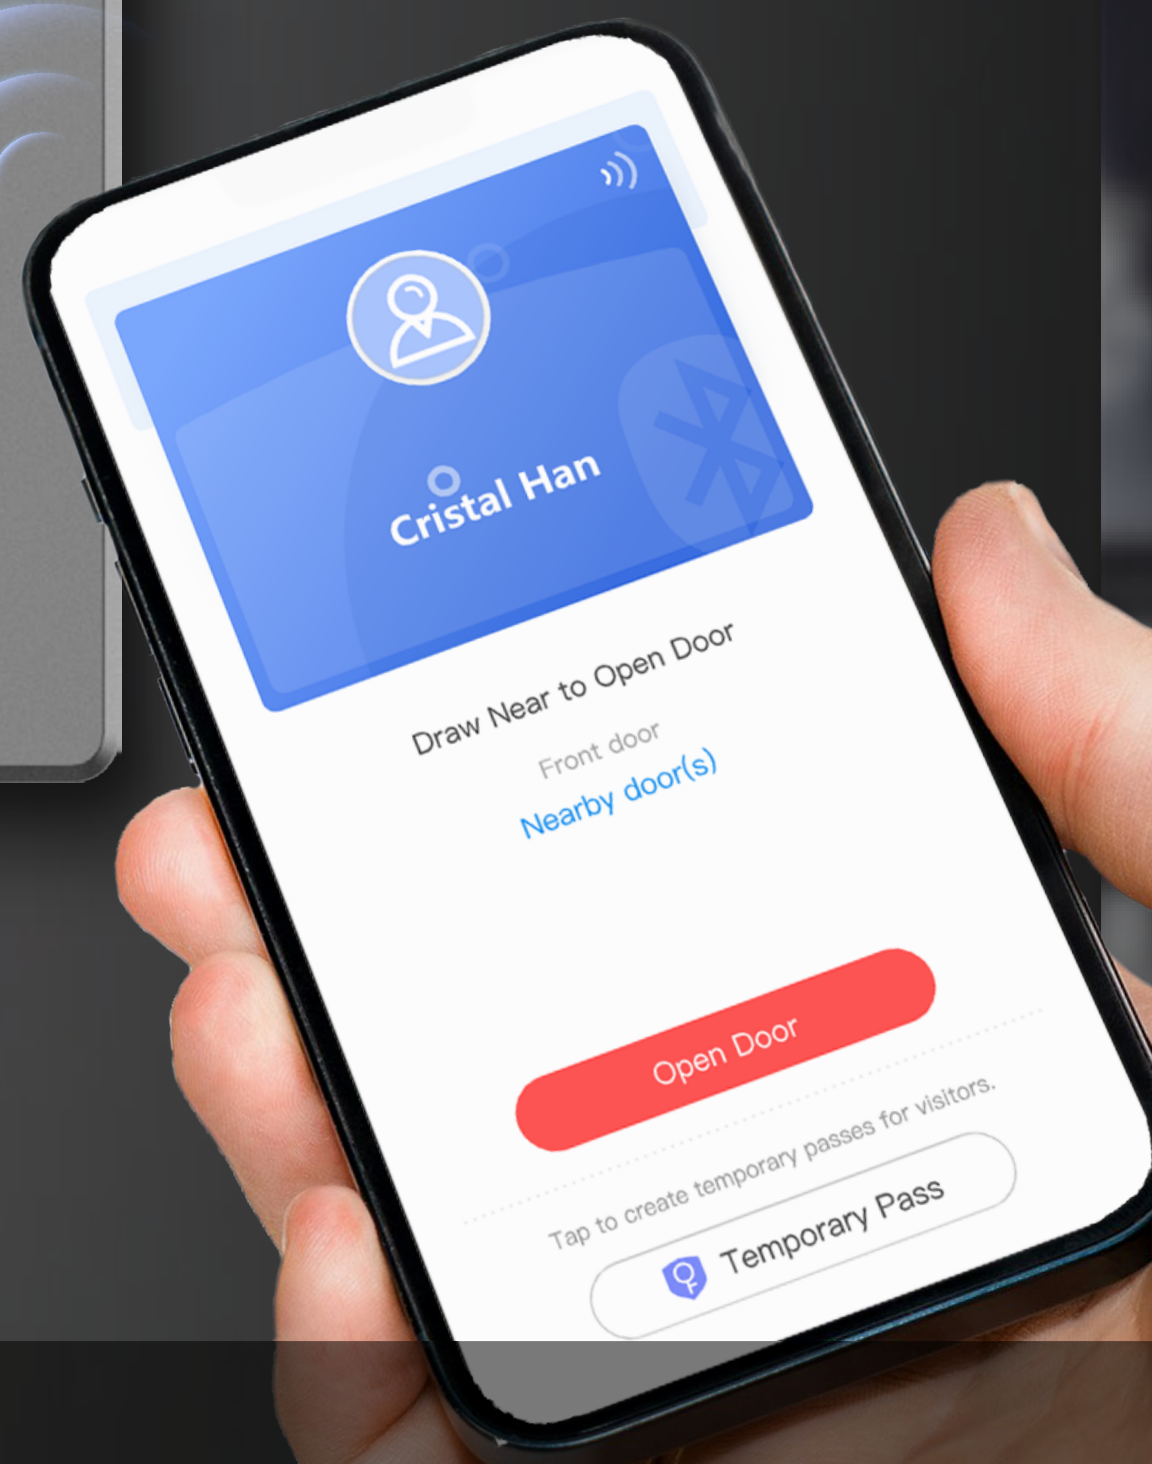

### QR Code

Unlock door using static or dynamic QR code

\*Only 1T502-C series support QR code now

### NFC

Issue card to unlock door from mobile app (Android only)

**DS-K1T805**  
series

**DS-K1T502**  
series