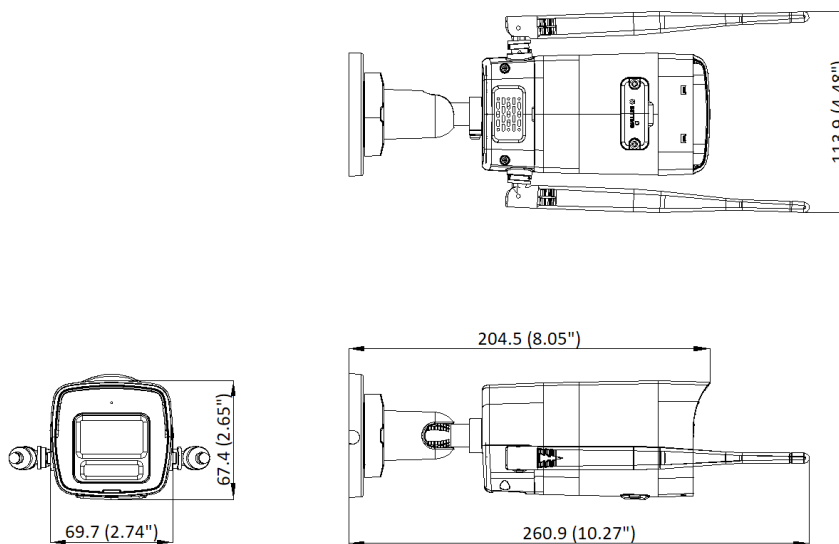

Working Temperature	Bullet: -30 °C to 60 °C (-22 °F to 140 °F) Dome: -10 °C to 40 °C (-14 °F to 104 °F)
Working Humidity	95% or less (non-condensing)
Dimension (W × D × H)	Bullet: 260.9 mm × 113.9 mm × 67.4 mm (10.3" × 4.5" × 2.7") Turret: Ø124 mm × 119 mm (Ø4.89" × 4.68")
Weight	Bullet: 305 g (0.67 lb.) Dome: 600 g (1.32 lb.)
<b>Others</b>	
Camera Case Type	Bullet,Dome
Image Sensor	1/2.7" Progressive Scan CMOS
Min. Illumination	Bullet : Color: 0.005 Lux @ (F1.6, AGC ON), B/W: 0 Lux with IR Dome :Color: 0.005 Lux @ (F1.6, AGC ON),B/W: 0.001 Lux @ (F1.6, AGC ON),0 Lux with IR
Day &Night	IR cut filter
WDR	DWDR
Angle Adjustment	Bullet: Pan: 0° to 360°,tilt: 0° to 90°,rotate: 0° to 360° Dome: Pan: 0° to 345°,tilt: 0° to 80°
Protection Level	IP66
Wi-Fi Support	Yes
<b>NVS</b>	
<b>Video and Audio</b>	
IP Video Input	4-ch
Incoming/Outgoing Bandwidth	20 Mbps/20 Mbps
<b>Decoding</b>	
Video Resolution	6 MP/5 MP/4 MP/3 MP/1080p/UXGA /720p/VGA/4CIF/DCIF/ 2CIF/CIF/QCIF
Synchronous Playback	1-ch
<b>Network</b>	
Network Interface	1, RJ45 10/100M Ethernet interface
<b>Wi-Fi</b>	
Frequency Band	2.4 GHz
Antenna Structure	High gain antenna
Transmission Speed	150 Mbps
Transmission Standard	IEEE 802.11b/g/n/ax
<b>Auxiliary Interface</b>	
SD Card	32G/64G/128G/256G/512G
<b>General</b>	
Power Supply	12 VDC
Consumption (without HDD and PoE off)	≤ 6 W
Working Temperature	-10 °C to 55 °C (14 °F to 131 °F)
Working Humidity	10% to 90%
Dimension (W × D × H)	163 x 125 x 26 mm (6.4" × 4.9" × 1.0")
Weight (without hard disk)	≤ 500g

NKS424W03H

▪ **Dimension**

Unit: mm (inch)

scale/1:1;Unit/mm

**Headquarters**

No.555 Qianmo Road, Binjiang District,  
Hangzhou 310051, China  
T +86-571-8807-5998  
www.hikvision.com

Follow us on social media to get the latest product and solution information.