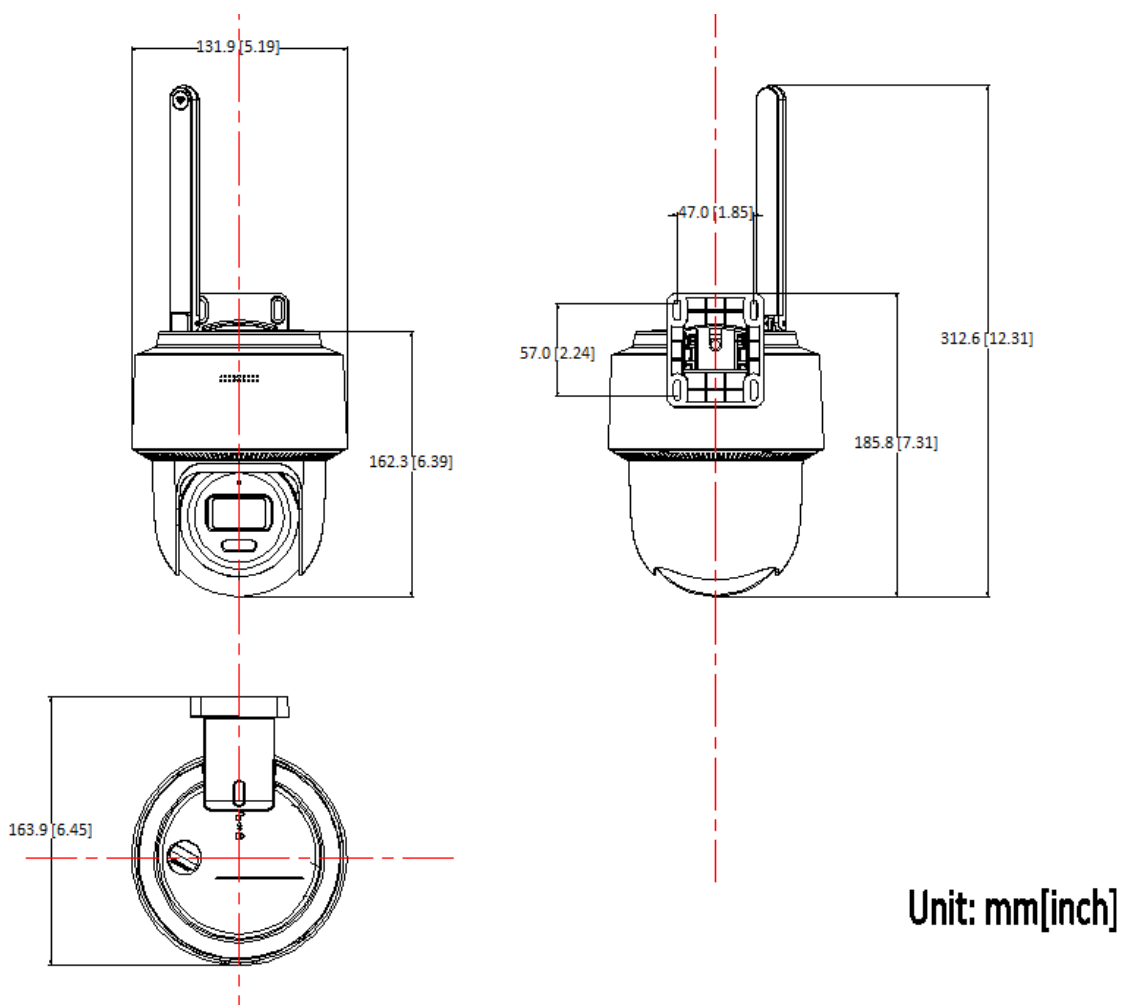

Working Temperature	Bullet: -30 °C to 60 °C (-22 °F to 140 °F) Dome: -10 °C to 40 °C (-14 °F to 104 °F)
Working Humidity	95% or less (non-condensing)
Dimension (W × D × H)	Bullet: 260.9 mm × 113.9 mm × 67.4 mm (10.3" × 4.5" × 2.7") Turret: Ø124 mm × 119 mm (Ø4.89" × 4.68")
Weight	Bullet: 305 g (0.67 lb.) Dome: 600 g (1.32 lb.)
<b>Others</b>	
Camera Case Type	Bullet,Dome
Image Sensor	1/2.7" Progressive Scan CMOS
Min. Illumination	Bullet : Color: 0.005 Lux @ (F1.6, AGC ON), B/W: 0 Lux with IR Dome :Color: 0.005 Lux @ (F1.6, AGC ON),B/W: 0.001 Lux @ (F1.6, AGC ON),0 Lux with IR
Day &Night	IR cut filter
WDR	DWDR
Angle Adjustment	Bullet: Pan: 0° to 360°,tilt: 0° to 90°,rotate: 0° to 360° Dome: Pan: 0° to 345°,tilt: 0° to 80°
Protection Level	IP66
Wi-Fi Support	Yes
<b>NVS</b>	
<b>Video and Audio</b>	
IP Video Input	4-ch
Incoming/Outgoing Bandwidth	20 Mbps/20 Mbps
<b>Decoding</b>	
Video Resolution	6 MP/5 MP/4 MP/3 MP/1080p/UXGA /720p/VGA/4CIF/DCIF/ 2CIF/CIF/QCIF
Synchronous Playback	1-ch
<b>Network</b>	
Network Interface	1, RJ45 10/100M Ethernet interface
<b>Wi-Fi</b>	
Frequency Band	2.4 GHz
Antenna Structure	High gain antenna
Transmission Speed	150 Mbps
Transmission Standard	IEEE 802.11b/g/n/ax
<b>Auxiliary Interface</b>	
SD Card	32G/64G/128G/256G/512G
<b>General</b>	
Power Supply	12 VDC
Consumption (without HDD and PoE off)	≤ 6 W
Working Temperature	-10 °C to 55 °C (14 °F to 131 °F)
Working Humidity	10% to 90%
Dimension (W × D × H)	163 x 125 x 26 mm (6.4" × 4.9" × 1.0")
Weight (without hard disk)	≤ 500g

<b>Kit</b>	
Accessories	Power adaptor: 2 × IPC power adaptor, 1 × NVS power adaptor Ethernet cable: RJ45, Cat5e UTP, 1 m
Certification	CB, CE
Weight (with package)	≤ 2.5 kg (5.5 lb)

▪ **Available Model**

NKS424W03H

▪ **Dimension**

Unit: mm (inch)

scale/1:1;Unit/mm

**Headquarters**

No.555 Qianmo Road, Binjiang District,  
Hangzhou 310051, China  
T +86-571-8807-5998  
www.hikvision.com

Follow us on social media to get the latest product and solution information.