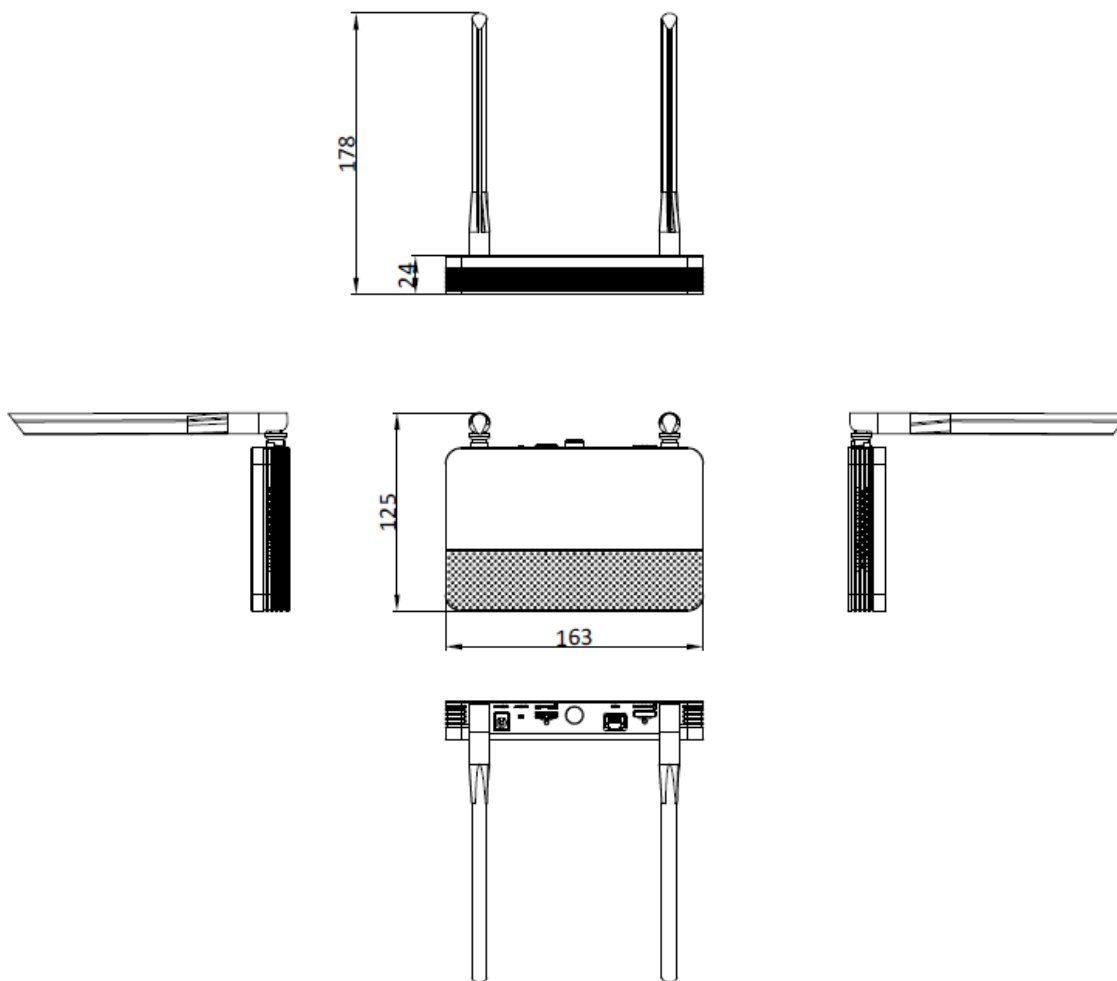

Working Temperature	Bullet: -30 °C to 60 °C (-22 °F to 140 °F) Dome: -10 °C to 40 °C (-14 °F to 104 °F)
Working Humidity	95% or less (non-condensing)
Dimension (W × D × H)	Bullet: 260.9 mm × 113.9 mm × 67.4 mm (10.3" × 4.5" × 2.7") Turret: Ø124 mm × 119 mm (Ø4.89" × 4.68")
Weight	Bullet: 305 g (0.67 lb.) Dome: 600 g (1.32 lb.)
<b>Others</b>	
Camera Case Type	Bullet,Dome
Image Sensor	1/2.7" Progressive Scan CMOS
Min. Illumination	Bullet : Color: 0.005 Lux @ (F1.6, AGC ON), B/W: 0 Lux with IR Dome :Color: 0.005 Lux @ (F1.6, AGC ON),B/W: 0.001 Lux @ (F1.6, AGC ON),0 Lux with IR
Day &Night	IR cut filter
WDR	DWDR
Angle Adjustment	Bullet: Pan: 0° to 360°,tilt: 0° to 90°,rotate: 0° to 360° Dome: Pan: 0° to 345°,tilt: 0° to 80°
Protection Level	IP66
Wi-Fi Support	Yes
<b>NVS</b>	
<b>Video and Audio</b>	
IP Video Input	4-ch
Incoming/Outgoing Bandwidth	20 Mbps/20 Mbps
<b>Decoding</b>	
Video Resolution	6 MP/5 MP/4 MP/3 MP/1080p/UXGA /720p/VGA/4CIF/DCIF/ 2CIF/CIF/QCIF
Synchronous Playback	1-ch
<b>Network</b>	
Network Interface	1, RJ45 10/100M Ethernet interface
<b>Wi-Fi</b>	
Frequency Band	2.4 GHz
Antenna Structure	High gain antenna
Transmission Speed	150 Mbps
Transmission Standard	IEEE 802.11b/g/n/ax
<b>Auxiliary Interface</b>	
SD Card	32G/64G/128G/256G/512G
<b>General</b>	
Power Supply	12 VDC
Consumption (without HDD and PoE off)	≤ 6 W
Working Temperature	-10 °C to 55 °C (14 °F to 131 °F)
Working Humidity	10% to 90%
Dimension (W × D × H)	163 x 125 x 26 mm (6.4" × 4.9" × 1.0")
Weight (without hard disk)	≤ 500g

<b>Kit</b>	
Accessories	Power adaptor: 2 × IPC power adaptor, 1 × NVS power adaptor Ethernet cable: RJ45, Cat5e UTP, 1 m
Certification	CB, CE
Weight (with package)	≤ 2.5 kg (5.5 lb)

▪ **Available Model**

NKS424W03H

▪ **Dimension**

Unit: mm (inch)

scale/1:1;Unit/mm

**Headquarters**

No.555 Qianmo Road, Binjiang District,  
Hangzhou 310051, China  
T +86-571-8807-5998  
www.hikvision.com

Follow us on social media to get the latest product and solution information.