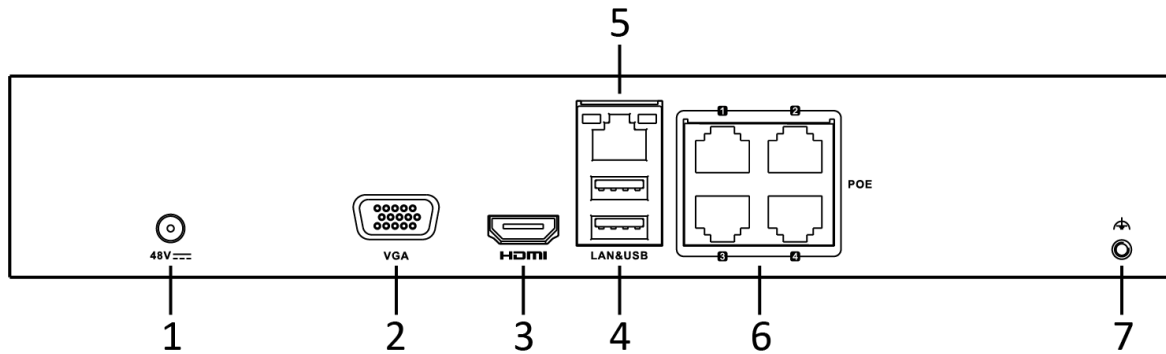

DS-1250ZJ
Rain Shade

DS-1253ZJ-M
Rain Shade

NVR Dimension

Unit: mm

Physical Interface

No.	Description	No.	Description
1	Power Supply	5	LAN Network Interface
2	VGA Interface	6	Network Interfaces with PoE function
3	HDMI Interface	7	Ground
4	USB Interface		