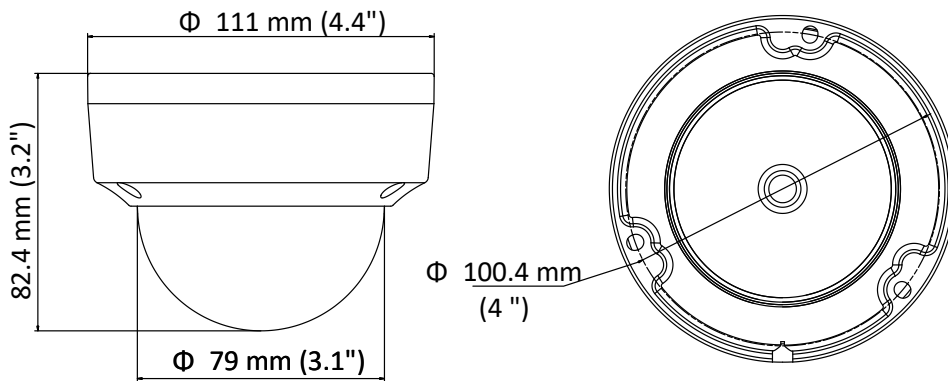

Accessories	Power: 1 power cable Network cable: 4 × 18.3 m (60 ft) video and power cable HDMI cable: 1 HDMI cable
Hard Drive	No
Certification	FCC, CE
Weight (with package)	≤ 6 kg (13.2 lb)

Camera Dimension

Accessory