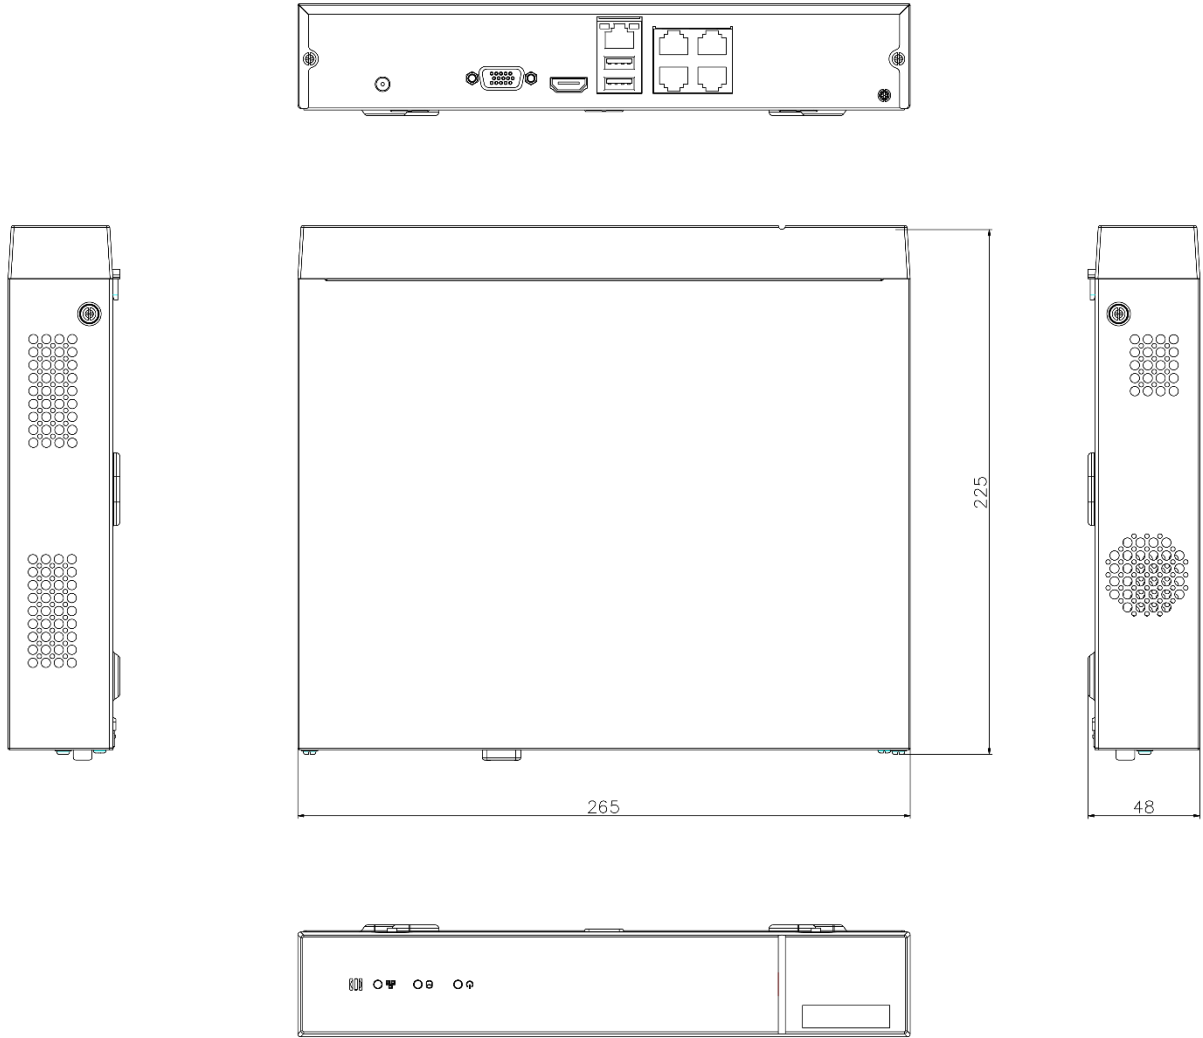

Accessories	Power: 1 power cable Network cable: 4 × 18.3 m (60 ft) video and power cable HDMI cable: 1 HDMI cable
Hard Drive	No
Certification	FCC, CE
Weight (with package)	≤ 6 kg (13.2 lb)

Camera Dimension

Accessory

DS-1259ZJ
Inclined Ceiling Mount

DS-1271ZJ-110
Pendant Mount

DS-1272ZJ-110
Wall Mount

DS-1272ZJ-110B
Wall Mount

DS-1258ZJ
Wall Mount

DS-1276ZJ-SUS
Corner Mount

DS-1280ZJ-DM18
Junction Box

DS-1250ZJ
Rain Shade

DS-1253ZJ-M
Rain Shade

NVR Dimension

Unit: mm

Physical Interface

No.	Description	No.	Description
1	Power Supply	5	LAN Network Interface
2	VGA Interface	6	Network Interfaces with PoE function
3	HDMI Interface	7	Ground
4	USB Interface		