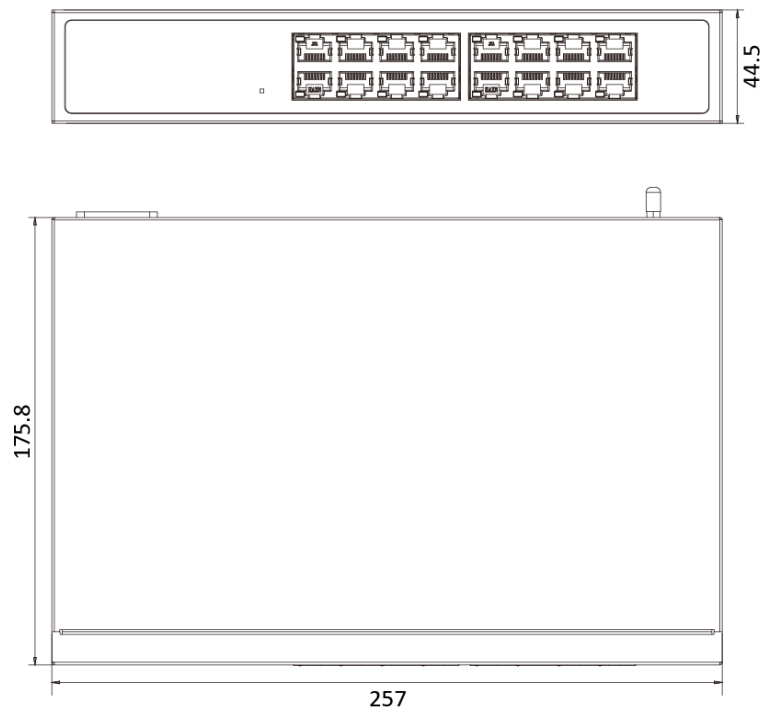

Specification

Model		DS-3E1516-EI
Network parameters	Port number	16 × gigabit fiber optical ports
	Port type	RJ45 port, full duplex, MDI/MDI-X adaptive
	Standard	IEEE 802.3, IEEE 802.3u, IEEE 802.3x, and IEEE 802.3ab
	Forwarding mode	Store-and-forward switching
	Working mode	Standard mode (default)
	MAC address table	8 K
	Switching capacity	32 Gbps
	Packet forwarding rate	23.808 Mpps
	Internal cache	2 Mbits
General	Shell	Metal material, fan-free design
	Weight	1.12 kg (2.47 lb)
	Dimension (L × H × D)	257 mm × 44.5 mm × 175.8 mm (10.12" × 1.75" × 6.92")
	Operating temperature	-10°C to 55°C (14°F to 131°F)
	Storage temperature	-40°C to 85°C (-40°F to 185°F)
	Operating humidity	5% to 95% (no condensation)
	Relative humidity	5% to 95% (no condensation)
	Power supply	220 VAC, 50/60 Hz, Max. 0.3 A
	Power source	12 W
	Max. power consumption	10 W
Software function	Device maintenance	Support remote upgrade, recovering default parameters, viewing logs, configuring basic network parameters.
	Typology display	Support typology display.
	Port configuration	Support rate, flow control, and switch configuration
	Link aggregation	Support static link aggregation with up to 2 aggregation groups and up to 4 ports in each group.
	Device status alarm	Support the device status alarm.
	Network management	Support client management.
	Port statistics	Support port transmitting/receiving real-time rate statistics, 7-day transmitting/receiving peak rate statistics.
Approval	EMC	FCC (47 CFR Part 15, Subpart B); CE-EMC (EN 55032: 2015, EN 61000-3-2: 2014, EN 61000-3-3: 2013, EN 55024: 2010 +A1: 2015); RCM (AS/NZS CISPR 32: 2015); IC (ICES-003: Issue 6, 2016)
	Safety	UL (UL 60950-1); CB (IEC 60950-1:2005 + Am 1:2009 + Am 2:2013); CE-LVD (EN 60950-1:2005 + Am 1:2009 + Am 2:2013)
	Chemistry	CE-RoHS (2011/65/EU); WEEE (2012/19/EU); Reach (Regulation (EC) No 1907/2006)

Physical Interface

Front panel:

Rear panel:

Available Model

DS-3E1516-EI

Dimension (unit: mm)

Typical Application

Distributed by