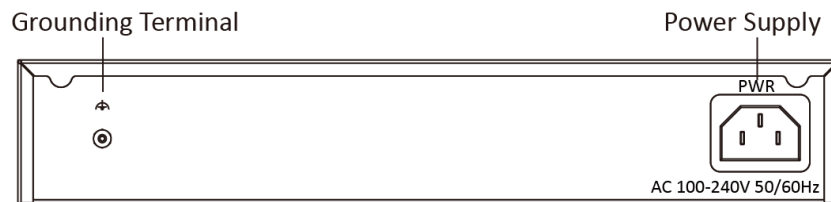

Rear panel: