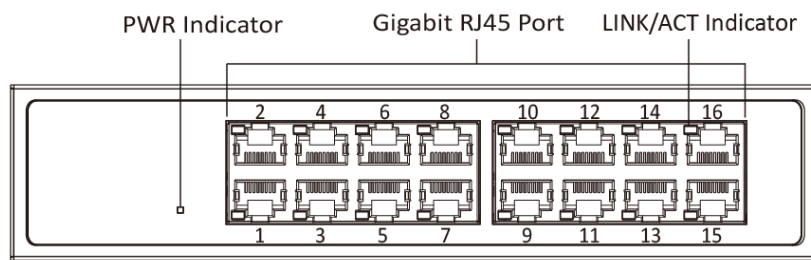

Physical Interface

Front panel: