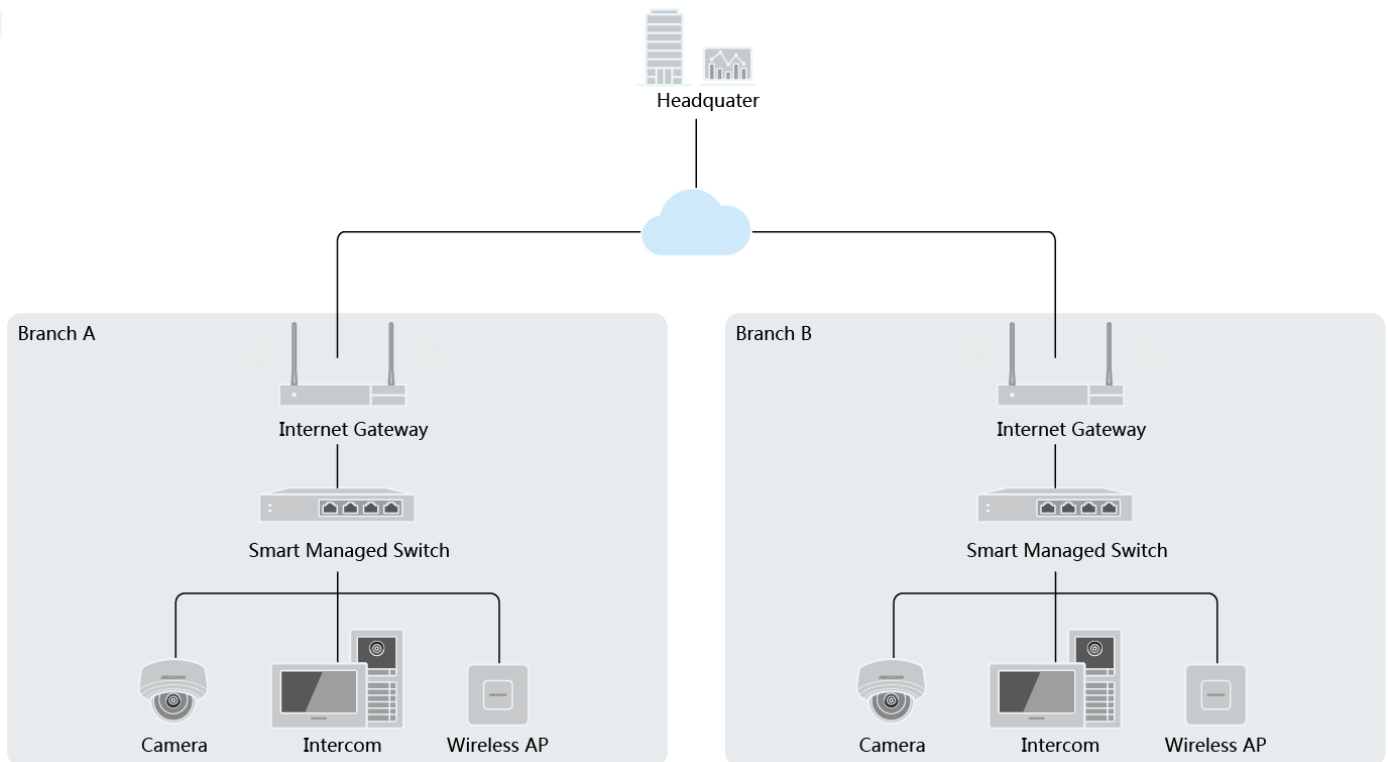

Typical Application