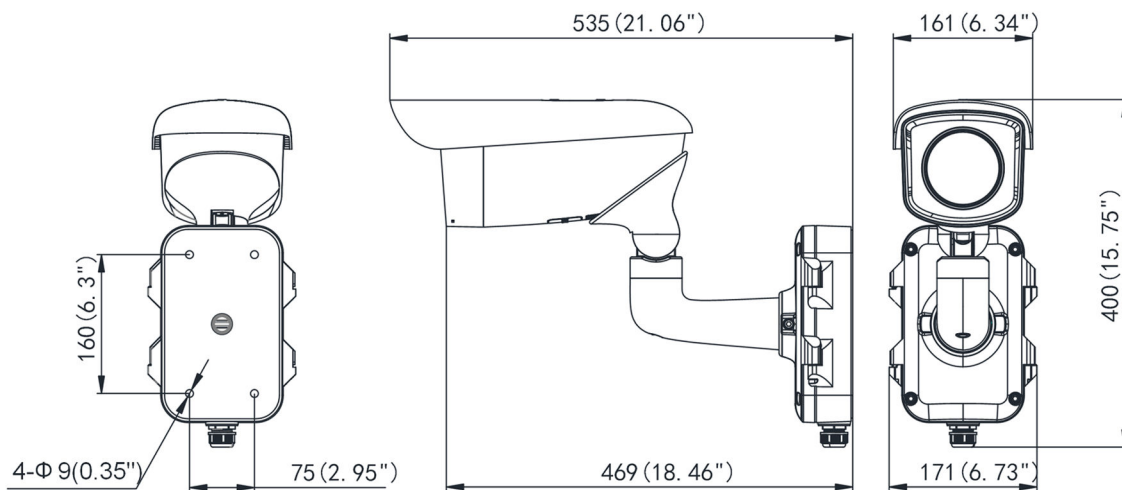

Available Model

DS-2TD2366-50

Dimensions

Distributed by

**HIKVISION®****Headquarters**

No.555 Qianmo Road, Binjiang District,
Hangzhou 310051, China
T +86-571-8807-5998
overseasbusiness@hikvision.com

Hikvision USA
T +1-909-895-0400
sales.usa@hikvision.com