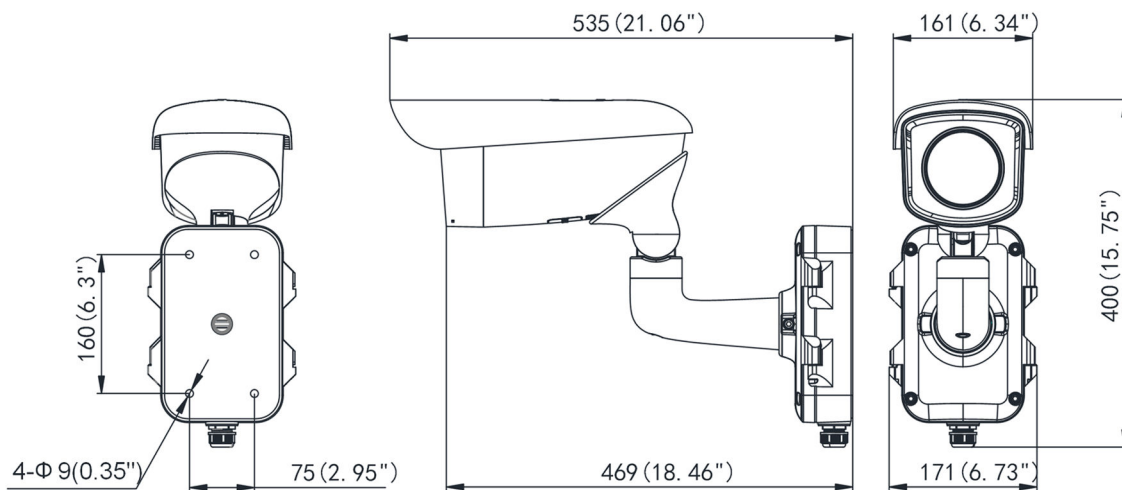

Available Model

DS-2TD2336-50

Dimensions

Distributed by

**HIKVISION®****Headquarters**

No.555 Qianmo Road, Binjiang District,
Hangzhou 310051, China
T +86-571-8807-5998
overseasbusiness@hikvision.com

Hikvision USA
T +1-909-895-0400
sales.usa@hikvision.com