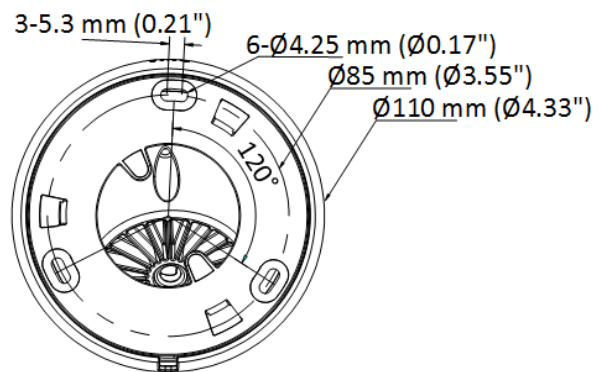

## ▪ Specification

Camera	
Image Sensor	3K CMOS
Max. Resolution	2960 (H) × 1665 (V)
Min. Illumination	0.01 Lux@(F1.6, AGC ON), 0 Lux with IR
Shutter Time	PAL: 1/25 s to 1/50, 000 s; NTSC: 1/30 s to 1/50, 000 s
Day & Night	ICR
Angle Adjustment	Pan: 0 to 360°, Tilt: 0 to 75°, Rotation: 0 to 360°
Signal System	PAL/NTSC
Lens	
Lens Type	2.8 mm and 3.6 mm fixed focal lens
Focal Length & FOV	2.8 mm, horizontal FOV: 104.9°, vertical FOV: 67.3°, diagonal FOV: 129.8° 3.6 mm, horizontal FOV: 81.3°, vertical FOV: 50.7°, diagonal FOV: 102.4°
Lens Mount	M12
Illuminator	
Supplement Light Type	White Light,IR
Supplement Light Range	IR : Up to 40 m White Light : Up to 20 m
Image	
Image Settings	Brightness, Sharpness, Smart IR
Frame Rate	TVI: 3K@20 fps, 4 MP@25 fps/30 fps, 1080p@25 fps/30 fps AHD: 5 MP@20 fps, 4 MP@25 fps/30 fps CVI: 4 MP@25 fps/30 fps CVBS: PAL/NTSC
Day/Night Mode	Auto/Color/BW (Black and White)
Wide Dynamic Range (WDR)	Digital WDR
Image Enhancement	DWDR/BLC/HLC/Global
White Balance	Auto/Manual
AGC	Yes
Interface	
Video Output	Switchable TVI/AHD/CVI/CVBS
Built-in Microphone	Yes
General	
Material	Body : Metal Enclosure : Plastic
Dimension	97.9 mm × Ø110 mm (3.85" × Ø4.33")
Weight	Approx. 340 g (0.75 lb.)
Operating Condition	-40 °C to 60 °C (-40 °F to 140 °F), humidity: 90% or less (non-condensation)
Communication	HIKVISION-C
Language	English
Power Supply	12 VDC ± 25% *You are recommended to use one power adapter to supply the power for one camera.
Consumption	Max. 3.3 W

**Approval**

Protection	IP67
------------	------

▪ **Available Model**

DS-2CE78K0T-LFS(2.8mm)

DS-2CE78K0T-LFS(3.6mm)

▪ **Dimension**

▪ **Accessory**

▪ **Optional**