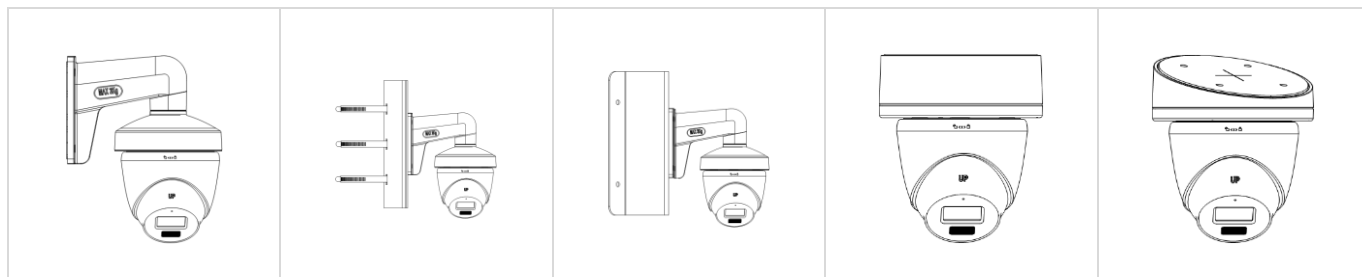

## ▪ Specification

Camera	
Image Sensor	3K CMOS
Max. Resolution	2960 (H) × 1665 (V)
Min. Illumination	0.01 Lux@(F1.6, AGC ON), 0 Lux with IR
Shutter Time	PAL: 1/25 s to 1/50, 000 s; NTSC: 1/30 s to 1/50, 000 s
Day & Night	ICR
Angle Adjustment	Pan: 0 to 360°, Tilt: 0 to 75°, Rotation: 0 to 360°
Signal System	PAL/NTSC
Lens	
Lens Type	2.8 mm and 3.6 mm fixed focal lens
Focal Length & FOV	2.8 mm, horizontal FOV: 104.9°, vertical FOV: 67.3°, diagonal FOV: 129.8° 3.6 mm, horizontal FOV: 81.3°, vertical FOV: 50.7°, diagonal FOV: 102.4°
Lens Mount	M12
Illuminator	
Supplement Light Type	White Light,IR
Supplement Light Range	IR : Up to 40 m White Light : Up to 20 m
Image	
Image Settings	Brightness, Sharpness, Smart IR
Frame Rate	TVI: 3K@20 fps, 4 MP@25 fps/30 fps, 1080p@25 fps/30 fps AHD: 5 MP@20 fps, 4 MP@25 fps/30 fps CVI: 4 MP@25 fps/30 fps CVBS: PAL/NTSC
Day/Night Mode	Auto/Color/BW (Black and White)
Wide Dynamic Range (WDR)	Digital WDR
Image Enhancement	DWDR/BLC/HLC/Global
White Balance	Auto/Manual
AGC	Yes
Interface	
Video Output	Switchable TVI/AHD/CVI/CVBS
Built-in Microphone	Yes
General	
Material	Body : Metal Enclosure : Plastic
Dimension	97.9 mm × Ø110 mm (3.85" × Ø4.33")
Weight	Approx. 340 g (0.75 lb.)
Operating Condition	-40 °C to 60 °C (-40 °F to 140 °F), humidity: 90% or less (non-condensation)
Communication	HIKVISION-C
Language	English
Power Supply	12 VDC ± 25% *You are recommended to use one power adapter to supply the power for one camera.
Consumption	Max. 3.3 W

**Approval**

Protection	IP67
------------	------

▪ **Available Model**

DS-2CE78K0T-LFS(2.8mm)

DS-2CE78K0T-LFS(3.6mm)

▪ **Dimension**

▪ **Accessory**

▪ **Optional**

DS-1272ZJ-110-TRS Wall mount	DS-1275ZJ-SUS Vertical pole mount	DS-1276ZJ-SUS Corner mount	DS-1280ZJ-S Junction box	DS-1281ZJ-S Inclined ceiling mount

**DS-1280ZJ-TR13**  
**Junction box**

**Headquarters**