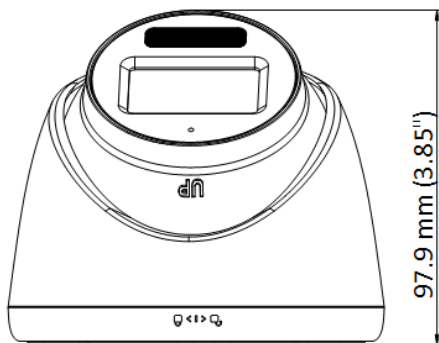

## ▪ Specification

Camera	
Image Sensor	3K CMOS
Max. Resolution	2960 (H) × 1665 (V)
Min. Illumination	0.01 Lux@(F1.6, AGC ON), 0 Lux with IR
Shutter Time	PAL: 1/25 s to 1/50, 000 s; NTSC: 1/30 s to 1/50, 000 s
Day & Night	ICR
Angle Adjustment	Pan: 0 to 360°, Tilt: 0 to 75°, Rotation: 0 to 360°
Signal System	PAL/NTSC
Lens	
Lens Type	2.8 mm and 3.6 mm fixed focal lens
Focal Length & FOV	2.8 mm, horizontal FOV: 104.9°, vertical FOV: 67.3°, diagonal FOV: 129.8° 3.6 mm, horizontal FOV: 81.3°, vertical FOV: 50.7°, diagonal FOV: 102.4°
Lens Mount	M12
Illuminator	
Supplement Light Type	White Light,IR
Supplement Light Range	IR : Up to 40 m White Light : Up to 20 m
Image	
Image Settings	Brightness, Sharpness, Smart IR
Frame Rate	TVI: 3K@20 fps, 4 MP@25 fps/30 fps, 1080p@25 fps/30 fps AHD: 5 MP@20 fps, 4 MP@25 fps/30 fps CVI: 4 MP@25 fps/30 fps CVBS: PAL/NTSC
Day/Night Mode	Auto/Color/BW (Black and White)
Wide Dynamic Range (WDR)	Digital WDR
Image Enhancement	DWDR/BLC/HLC/Global
White Balance	Auto/Manual
AGC	Yes
Interface	
Video Output	Switchable TVI/AHD/CVI/CVBS
Built-in Microphone	Yes
General	
Material	Body : Metal Enclosure : Plastic
Dimension	97.9 mm × Ø110 mm (3.85" × Ø4.33")
Weight	Approx. 340 g (0.75 lb.)
Operating Condition	-40 °C to 60 °C (-40 °F to 140 °F), humidity: 90% or less (non-condensation)
Communication	HIKVISION-C
Language	English
Power Supply	12 VDC ± 25% *You are recommended to use one power adapter to supply the power for one camera.
Consumption	Max. 3.3 W

**Approval**

Protection	IP67
------------	------

▪ **Available Model**

DS-2CE78K0T-LFS(2.8mm)

DS-2CE78K0T-LFS(3.6mm)

▪ **Dimension**

▪ **Accessory**

▪ **Optional**