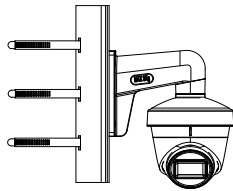

Specification

Camera	
Image Sensor	5 megapixel progressive scan CMOS
Signal System	PAL/NTSC
Resolution	2560 (H) × 1944 (V)
Min. Illumination	Color: 0.003 Lux@(F1.2, AGC ON), 0 Lux with IR
Frame Rate	TVI: 2 MP@25fps, 2 MP@30fps, 4 MP@25fps, 4 MP@30fps, 5 MP@20fps AHD: 4 MP@25fps, 4 MP@30fps, 5 MP@20fps CVI: 4 MP@25fps, 4 MP@30fps CVBS: PAL, NTSC
Shutter Time	PAL: 1/25 s to 1/50,000 s NTSC: 1/30 s to 1/50,000 s
Lens	2.8 mm, 3.6 mm, 6 mm, 8 mm, 12 mm fixed lens
Horizontal Field of View	98° (2.8 mm), 78° (3.6 mm), 48° (6 mm), 37° (8 mm), 23° (12 mm)
Lens Mount	M12
Day & Night	IR cut filter
Angle Adjustment (Bracket)	Pan: 0° to 360°, Tilt: 0° to 75°, Rotate: 0° to 360°
Synchronization	Internal synchronization
WDR (Wide Dynamic Range)	≥ 130 dB
Menu	
AGC	Yes
Day/Night Mode	Auto/Color/BW (Black and White)
White Balance	Auto/Manual
BLC (Backlight Compensation)	Yes
WDR	Yes
3D DNR	Level 1 to 9
Privacy Mask	4 programmable privacy masks
Motion Detection	4 programmable areas
Language	English
Functions	Brightness, Sharpness, 3D DNR, Mirror, Smart IR
Interface	
Video Output	1 HD analog output
Switch Button	TVI/AHD/CVI/CVBS
General	
Operating Conditions	-40 °C to 60 °C (-40 °F to 140 °F), humidity: 90% or less (non-condensation)
Power Supply	12 VDC ±25% <i>*You are recommended to use one power adapter to supply the power for one camera.</i>
Power Consumption	Max. 5.8 W
Protection Level	IP67
Material	Enclosure: Plastic Main body: Metal
IR Range	Up to 60 m
Communication	Up the coax, Protocol: HIKVISION-C (TVI output)
Dimensions	∅ 109.82 mm × 91.03 mm (∅ 4.32" × 3.6")
Weight	Approx. 310 g (0.68 lb.)

Order Models

DS-2CE78H8T-IT3F

Dimension

Accessory

DS-1272ZJ-110-TRS
Wall Mount

DS-1275ZJ-SUS
Vertical Pole Mount

DS-1276ZJ-SUS
Corner Mount

DS-1281ZJ-S
Inclined Ceiling Mount