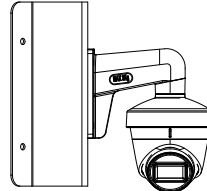

Specification

Camera	
Image Sensor	5 megapixel progressive scan CMOS
Signal System	PAL/NTSC
Resolution	2560 (H) × 1944 (V)
Min. Illumination	Color: 0.003 Lux@(F1.2, AGC ON), 0 Lux with IR
Frame Rate	TVI: 2 MP@25fps, 2 MP@30fps, 4 MP@25fps, 4 MP@30fps, 5 MP@20fps AHD: 4 MP@25fps, 4 MP@30fps, 5 MP@20fps CVI: 4 MP@25fps, 4 MP@30fps CVBS: PAL, NTSC
Shutter Time	PAL: 1/25 s to 1/50,000 s NTSC: 1/30 s to 1/50,000 s
Lens	2.8 mm, 3.6 mm, 6 mm, 8 mm, 12 mm fixed lens
Horizontal Field of View	98° (2.8 mm), 78° (3.6 mm), 48° (6 mm), 37° (8 mm), 23° (12 mm)
Lens Mount	M12
Day & Night	IR cut filter
Angle Adjustment (Bracket)	Pan: 0° to 360°, Tilt: 0° to 75°, Rotate: 0° to 360°
Synchronization	Internal synchronization
WDR (Wide Dynamic Range)	≥ 130 dB
Menu	
AGC	Yes
Day/Night Mode	Auto/Color/BW (Black and White)
White Balance	Auto/Manual
BLC (Backlight Compensation)	Yes
WDR	Yes
3D DNR	Level 1 to 9
Privacy Mask	4 programmable privacy masks
Motion Detection	4 programmable areas
Language	English
Functions	Brightness, Sharpness, 3D DNR, Mirror, Smart IR
Interface	
Video Output	1 HD analog output
Switch Button	TVI/AHD/CVI/CVBS
General	
Operating Conditions	-40 °C to 60 °C (-40 °F to 140 °F), humidity: 90% or less (non-condensation)
Power Supply	12 VDC ±25% <i>*You are recommended to use one power adapter to supply the power for one camera.</i>
Power Consumption	Max. 5.8 W
Protection Level	IP67
Material	Enclosure: Plastic Main body: Metal
IR Range	Up to 60 m
Communication	Up the coax, Protocol: HIKVISION-C (TVI output)
Dimensions	∅ 109.82 mm × 91.03 mm (∅ 4.32" × 3.6")
Weight	Approx. 310 g (0.68 lb.)

Order Models

DS-2CE78H8T-IT3F

Dimension

Accessory

DS-1272ZJ-110-TRS
Wall Mount

DS-1275ZJ-SUS
Vertical Pole Mount

DS-1276ZJ-SUS
Corner Mount

DS-1281ZJ-S
Inclined Ceiling Mount