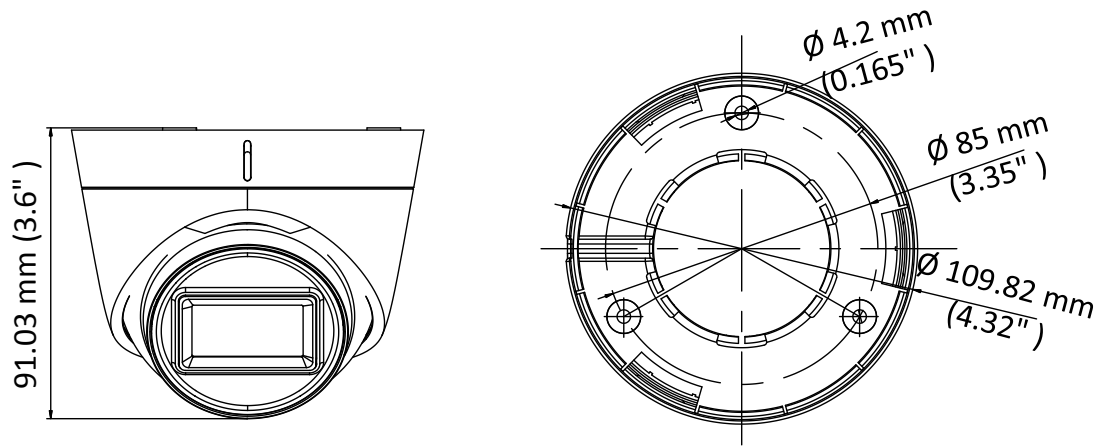

Order Models

DS-2CE78H8T-IT3F

Dimension