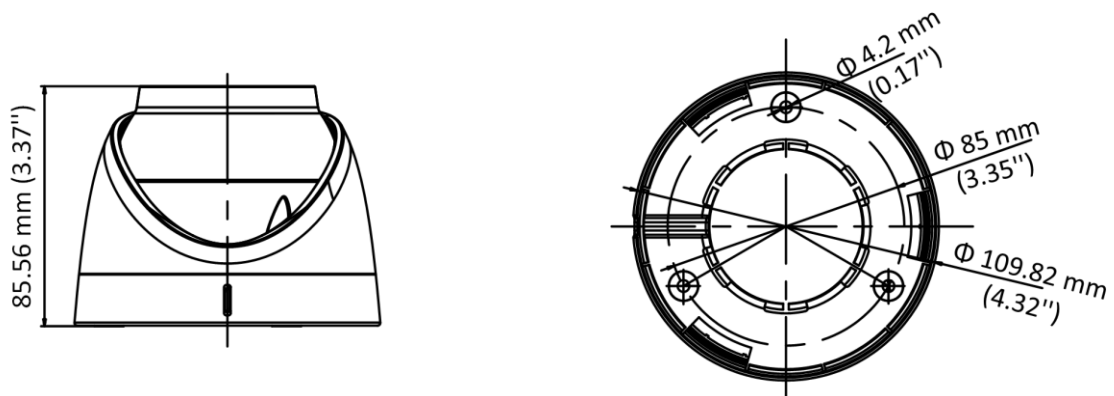

Specification

Camera	
Image Sensor	5 MP CMOS
Signal System	PAL/NTSC
Resolution	2560 (H) × 1944 (V)
Frame Rate	TVI: 5MP@20fps, 4MP@30fps, 4MP@25fps, 1080p@30fps, 1080p@25fps CVI: 4MP@30fps, 4MP@25fps AHD: 5MP@20fps, 4MP@30fps, 4MP@25fps CVBS: PAL/NTSC
Min. illumination	0.0005 Lux @ (F1.0, AGC ON), 0 Lux with White Light
Shutter Time	PAL: 1/25 s to 1/50, 000 s NTSC: 1/30 s to 1/50, 000 s
Slow Shutter	Max. 16 times
Lens	3.6 mm, 6 mm fixed lens
Horizontal Field of View	80.1° (3.6 mm), 49.3° (6 mm)
Lens Mount	M16
Day & Night	Color
WDR (Wide Dynamic Range)	≥130 dB
Angle Adjustment	Pan: 0 to 360°, Tilt: 0 to 75°, Rotation: 0 to 360°
Menu	
White Light	Auto/Off
Image Mode	STD/HIGH-SAT
AGC	Yes
Day/Night Mode	Color
White Balance	Auto/Manual
AE (Auto Exposure) Mode	WDR/BLC/HLC/Global/HLS/Anti-banding
Privacy Mask	4 programmable privacy masks
Motion Detection	4 programmable motion areas
Noise Reduction	3D DNR
Language	English
Function	Brightness, Sharpness, Mirror, Smart Light
Interface	
Video Output	Switchable TVI/AHD/CVI/CVBS
General	
Operating Conditions	-40 °C to 60 °C (-40 °F to 140 °F), humidity 90% or less (non-condensing)
Power Supply	12 VDC ± 25% <i>*You are recommended to use one power adapter to supply the power for one camera.</i>
Power Consumption	Max. 3.5 W
Protection Level	IP67
Material	Main Body: Metal Enclosure: Plastic

White Light Range	Up to 20 m
Communication	HIKVISION-C
Dimensions	Φ 109.82 mm × 85.56 mm (4.32" × 3.37")
Weight	Approx. 350 g (0.77 lb.)

Available Model

DS-2CE72HFT-F

Dimension

Accessory

DS-1272ZJ-110-TRS
Wall Mount