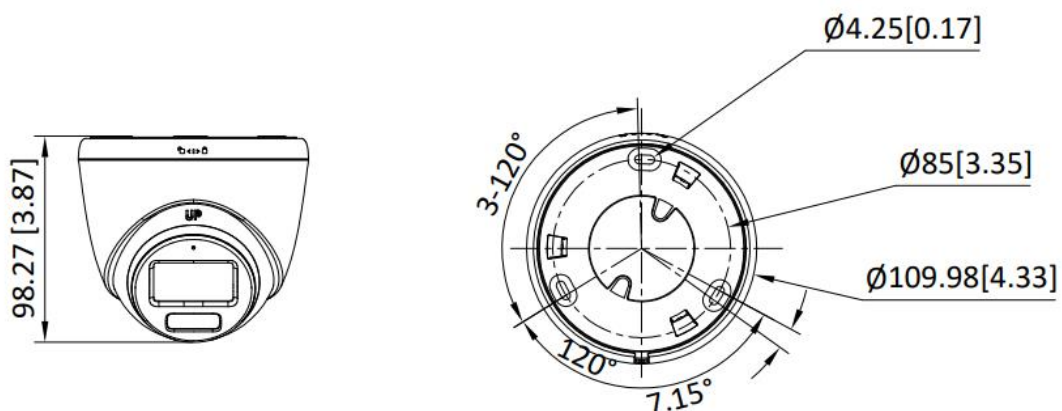

Interface	
Video Output	Switchable TVI/AHD/CVI/CVBS
Alarm	Solid Light Alarm(White Light)
Built-in Microphone	Yes
Event	
Motion Detection	4 programmable motion areas
General	
Material	Main body: Metal, Enclosure: Plastic
Dimension	Ø109.98 mm × 98.27 mm (Ø4.33" × 3.87")
Weight	Approx. 340 g (0.75 lb.)
Operating Condition	-40 °C to 60 °C (-40 °F to 140 °F). Humidity 90% or less (non-condensing)
Communication	HIKVISION-C
Language	English
Power	12 VDC ± 25%, max. 6.9 W *You are recommended to use one power adapter to supply the power for one camera.
Approval	
Protection	IP67

▪ **Available Model**

DS-2CE72DF3T-LFS(2.8mm)

DS-2CE72DF3T-LFS(3.6mm)

▪ **Dimension**