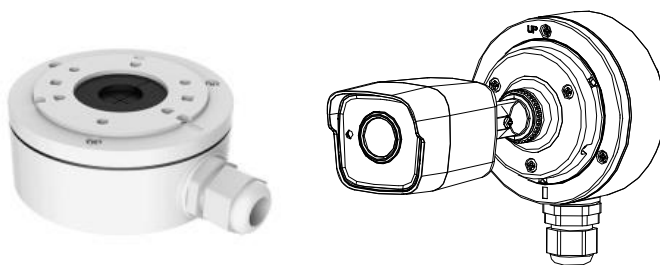

DS-2CE16H0T-ITF 5 MP Bullet Camera

Key Features

- 5 MP high performance COMS
- 2560 × 1944 resolution
- 2.8 mm, 3.6 mm, 6 mm fixed lens
- EXIR 2.0, smart IR, up to 20 m IR distance
- OSD menu, 2D DNR, DWDR
- 4 in 1 video output (switchable TVI/AHD/CVI/CVBS)
- IP67
- Up the coax (HIKVISION-C)

Specification

Camera	
Image Sensor	5 MP CMOS image sensor
Resolution	2560 (H) × 1944 (V)
Min. Illumination	Color: 0.01 Lux @ (F1.2, AGC ON), 0 Lux with IR
Shutter Time	PAL: 1/25 s to 1/50, 000 s NTSC: 1/30 s to 1/50, 000 s
Lens	2.8 mm, 3.6 mm, 6 mm fixed focal lens
Horizontal Field of View	85.5° (2.8 mm), 80.1° (3.6 mm), 57.1° (6 mm)
Lens Mount	M12
Day & Night	IR cut filter
Angle Adjustment	Pan: 0° to 360°; Tilt: 0° to 180°; Rotate: 0° to 360°
Synchronization	Internal synchronization
Frame Rate	PAL: 5 MP@20fps, 4 MP@25fps, 1080p@25fps NTSC: 5 MP@20fps, 4 MP@30fps, 1080p@30fps
Menu	
AGC	Support
D/N Mode	Auto/Color/BW (Black and White)
White Balance	ATW/MWB
BLC	Support
DWDR (Digital Wide Dynamic Range)	Support
Language	English
Functions	Brightness, Sharpness, DNR , Mirror, Smart IR
Interface	
Video Output	1 HD analog output
Switch Button	TVI/AHD/CVI/CVBS
General	
Operating Conditions	-40 °C to 60 °C (-40 °F to 140 °F), humidity: 90% or less (non-condensation)
Power Supply	12 VDC ±25%
Power Consumption	Max. 4.3 W
Protection Level	IP67
Material	Metal
IR Range	Up to 20 m
Communication	Up the coax, Protocol: HIKVISION-C (TVI output)
Dimensions	58 mm × 61 mm × 163 mm (2.28" × 2.40" × 6.42")
Weight	Approx. 350 g (0.77 lb.)

Order Model

DS-2CE16H0T-ITF

Dimension

Accessory

DS-1280ZJ-XS Junction Box

Distributed by

HIKVISION

Headquarters