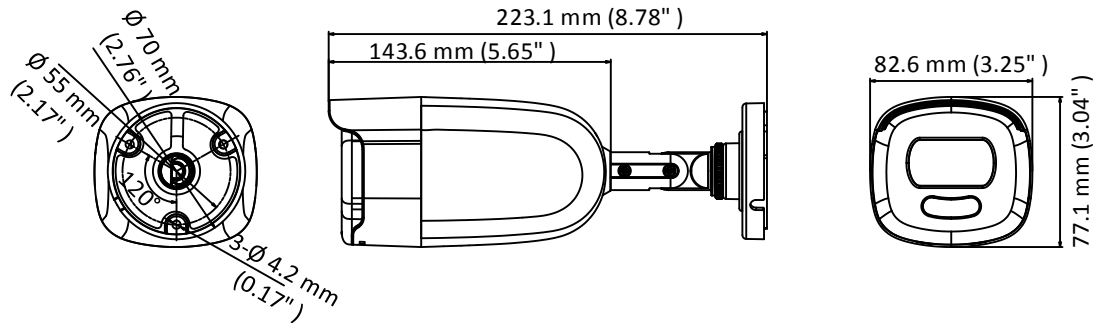

Order Model

DS-2CE12DFT-F

Dimension