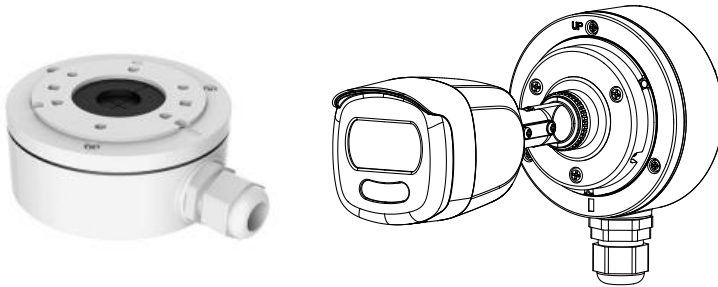

Accessory

DS-1280ZJ-XS

Junction Box

Distributed by