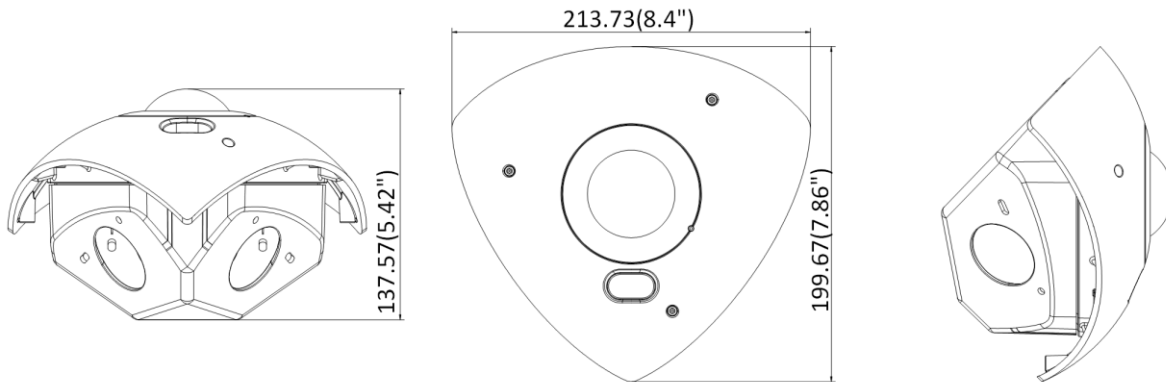

General	
Power	12 VDC \pm 20%, 0.9 A, max. 11 W, 2-core terminal block, PoE: 802.3af, Class 0, 36 V to 57 V, 0.3 A to 0.2 A, max. 12 W
Material	Cover: Metal, main body: Metal
Dimension	213.73 mm \times 199.67 mm \times 137.57 mm (8.4" \times 7.86" \times 5.42")
Package Dimension	255 mm \times 255 mm \times 190 mm (10.04" \times 10.04" \times 7.48")
Weight	Approx. 1.338 kg (2.95 lb.)
With Package Weight	Approx. 2.054 kg (4.53 lb.)
Storage Conditions	-40 °C to +60 °C (-40 °F to +140 °F). Humidity 95% or less (non-condensing)
Startup and Operating Conditions	-40 °C to +60 °C (-40 °F to +140 °F). Humidity 95% or less (non-condensing)
Language	32 languages: English, Russian, Estonian, Bulgarian, Hungarian, Greek, German, Italian, Czech, Slovak, French, Polish, Dutch, Portuguese, Spanish, Romanian, Danish, Swedish, Norwegian, Finnish, Croatian, Slovenian, Serbian, Turkish, Korean, Traditional Chinese, Thai, Vietnamese, Japanese, Latvian, Lithuanian, Portuguese (Brazil)
General Function	one-key reset, anti-flicker, Heartbeat, mirror, password protection, privacy mask, watermark, IP address filter
Cable Length	0.15 m (0.49 ft.)
Demist	Yes
Approval	
EMC	FCC: 47 CFR Part 15, Subpart B, CE-EMC: EN 55032: 2015, EN 61000-3-2:2019, EN 61000-3-3: 2013+A1:2019, EN 50130-4: 2011 +A1: 2014, RCM: AS/NZS CISPR 32: 2015, IC: ICES-003: Issue 7, KC: KN32: 2015, KN35: 2015
Safety	UL: UL 62368-1, CB: IEC 62368-1: 2014+A11, CE-LVD: EN 62368-1: 2014/A11: 2017, BIS: IS 13252 (Part 1): 2010/ IEC 60950-1: 2005, LOA: IEC/EN 60950-1
Environment	CE-RoHS: 2011/65/EU, WEEE: 2012/19/EU, Reach: Regulation (EC) No 1907/2006
Protection	IP67: IEC 60529-2013, IK10+: IEC 62262:2002
Anti-Corrosion Protection	NEMA 4X (NEMA 250-2018)

▪ Available Model

DS-2CD6W45G0-IVS (2 mm)

▪ **Dimension**

Screw Hole

Unit: mm (inch)

Distributed by

HIKVISION®

Headquarters