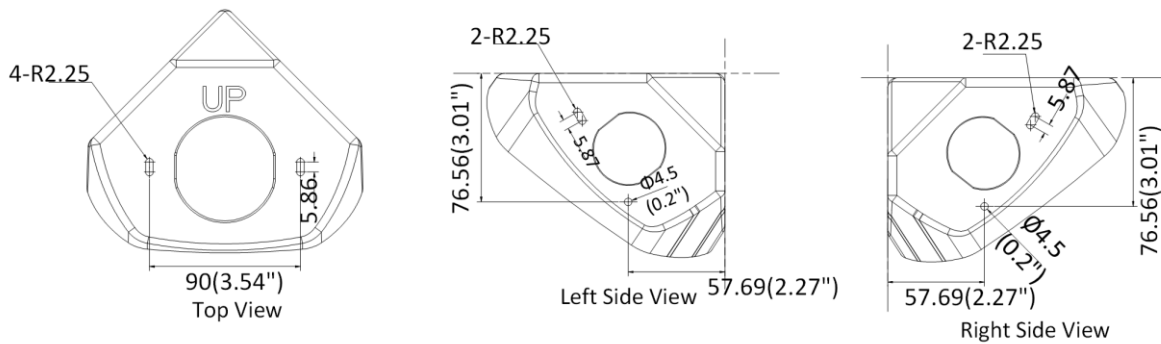

General	
Power	12 VDC \pm 20%, 0.9 A, max. 11 W, 2-core terminal block, PoE: 802.3af, Class 0, 36 V to 57 V, 0.3 A to 0.2 A, max. 12 W
Material	Cover: Metal, main body: Metal
Dimension	213.73 mm \times 199.67 mm \times 137.57 mm (8.4" \times 7.86" \times 5.42")
Package Dimension	255 mm \times 255 mm \times 190 mm (10.04" \times 10.04" \times 7.48")
Weight	Approx. 1.338 kg (2.95 lb.)
With Package Weight	Approx. 2.054 kg (4.53 lb.)
Storage Conditions	-40 °C to +60 °C (-40 °F to +140 °F). Humidity 95% or less (non-condensing)
Startup and Operating Conditions	-40 °C to +60 °C (-40 °F to +140 °F). Humidity 95% or less (non-condensing)
Language	32 languages: English, Russian, Estonian, Bulgarian, Hungarian, Greek, German, Italian, Czech, Slovak, French, Polish, Dutch, Portuguese, Spanish, Romanian, Danish, Swedish, Norwegian, Finnish, Croatian, Slovenian, Serbian, Turkish, Korean, Traditional Chinese, Thai, Vietnamese, Japanese, Latvian, Lithuanian, Portuguese (Brazil)
General Function	one-key reset, anti-flicker, Heartbeat, mirror, password protection, privacy mask, watermark, IP address filter
Cable Length	0.15 m (0.49 ft.)
Demist	Yes
Approval	
EMC	FCC: 47 CFR Part 15, Subpart B, CE-EMC: EN 55032: 2015, EN 61000-3-2:2019, EN 61000-3-3: 2013+A1:2019, EN 50130-4: 2011 +A1: 2014, RCM: AS/NZS CISPR 32: 2015, IC: ICES-003: Issue 7, KC: KN32: 2015, KN35: 2015
Safety	UL: UL 62368-1, CB: IEC 62368-1: 2014+A11, CE-LVD: EN 62368-1: 2014/A11: 2017, BIS: IS 13252 (Part 1): 2010/ IEC 60950-1: 2005, LOA: IEC/EN 60950-1
Environment	CE-RoHS: 2011/65/EU, WEEE: 2012/19/EU, Reach: Regulation (EC) No 1907/2006
Protection	IP67: IEC 60529-2013, IK10+: IEC 62262:2002
Anti-Corrosion Protection	NEMA 4X (NEMA 250-2018)

▪ Available Model

DS-2CD6W45G0-IVS (2 mm)

▪ **Dimension**

Screw Hole

Unit: mm (inch)

Distributed by

HIKVISION®

Headquarters