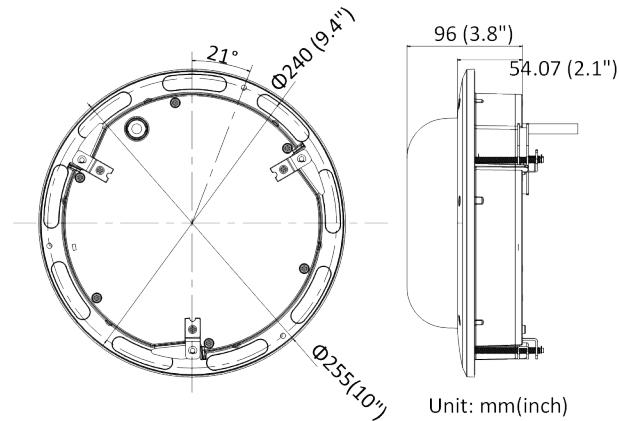

General	
Firmware Version	V5.5.32
Web Client Language	32 languages English, Russian, Estonian, Bulgarian, Hungarian, Greek, German, Italian, Czech, Slovak, French, Polish, Dutch, Portuguese, Spanish, Romanian, Danish, Swedish, Norwegian, Finnish, Croatian, Slovenian, Serbian, Turkish, Korean, Traditional Chinese, Thai, Vietnamese, Japanese, Latvian, Lithuanian, Portuguese (Brazil)
General Function	Anti-flicker, 3 streams, heartbeat, mirror, privacy masks
Reset	Reset via reset button on camera body, web browser and client software
Startup and Operating Conditions	-30 °C to 60 °C (-22 °F to 140 °F), humidity 95% or less (non-condensing)
Storage Conditions	-30 °C to 60 °C (-22 °F to 140 °F), humidity 95% or less (non-condensing)
Power Supply	12 VDC± 20%, reverse polarity protection; three-core terminal block 24 VAC ± 20%; PoE (802.3af, class 0)
Power Consumption and Current	12 VDC, 1.2 A, 14 W 24 VAC, 1 A, 14 W PoE (802.3af, 36 to 57 VDC), 0.36 to 0.22 A, 13 W, class 0
Material	Bubble: plastic, camera: metal
Dimensions	Camera: Ø255 × 96 mm (10" × 3.8") Package: 336 × 261 × 293 mm (13.2" × 10.3" × 11.5")
Weight	Camera: 2.02 kg (4.5 lb); with package: 3.34 g (7.4 lb)
Approval	
EMC	47 CFR Part 15, Subpart B; EN 55032: 2015, EN 61000-3-2: 2014, EN 61000-3-3: 2013, EN 50130-4: 2011 +A1: 2014; AS/NZS CISPR 32: 2015; ICES-003: Issue 6, 2016; KN 32: 2015, KN 35: 2015
Safety	UL 60950-1, IEC 60950-1:2005 + Am 1:2009 + Am 2:2013, EN 60950-1:2005 + Am 1:2009 + Am 2:2013, IS 13252(Part 1):2010+A1:2013+A2:2015
Chemistry	2011/65/EU, 2012/19/EU, Regulation (EC) No 1907/2006
Protection	Ingress protection: IK10 (IEC 62262:2002), IP67 (IEC 60529-2013)

* Listed resolutions are only selectable options. It does not mean that all streams can work at their maximum resolution at the same time.

Available Model

DS-2CD6D54G1-ZS/RC(2.8 to 8 mm)

Dimension

Distributed by