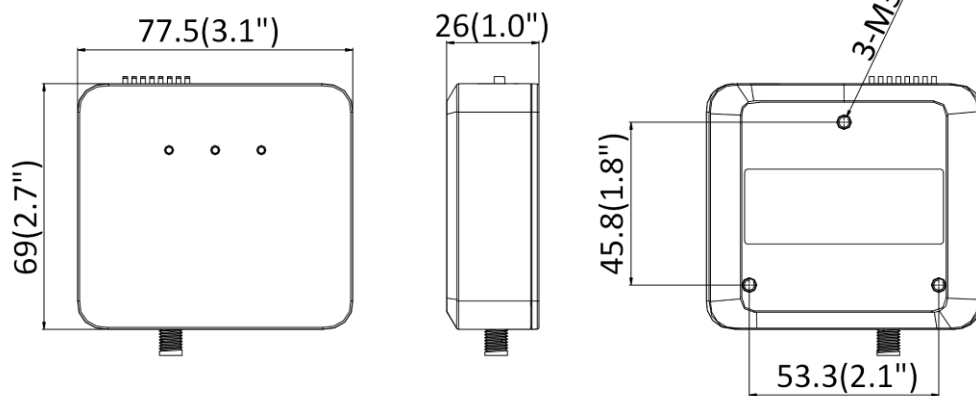

▪ Dimension

L30:

Main Body:

Main Body with Bracket:

Distributed by

**HIKVISION®****Headquarters**

No.555 Qianmo Road, Binjiang District,
Hangzhou 310051, China
T +86-571-8807-5998
overseasbusiness@hikvision.com