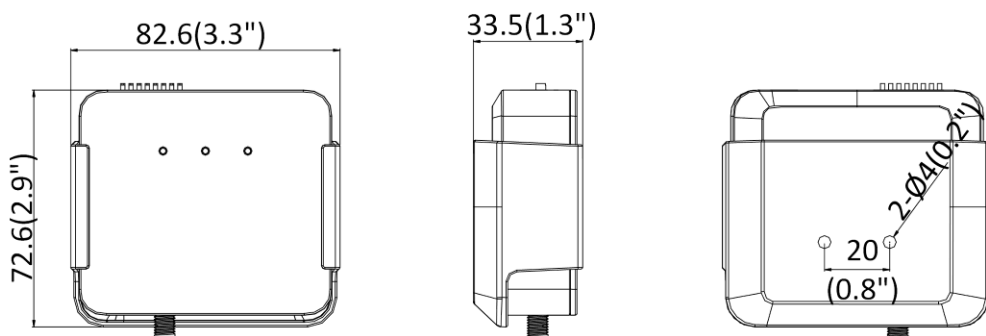

▪ Dimension

L30:

Main Body:

Main Body with Bracket:

Distributed by

**HIKVISION®****Headquarters**

No.555 Qianmo Road, Binjiang District,
Hangzhou 310051, China
T +86-571-8807-5998
overseasbusiness@hikvision.com