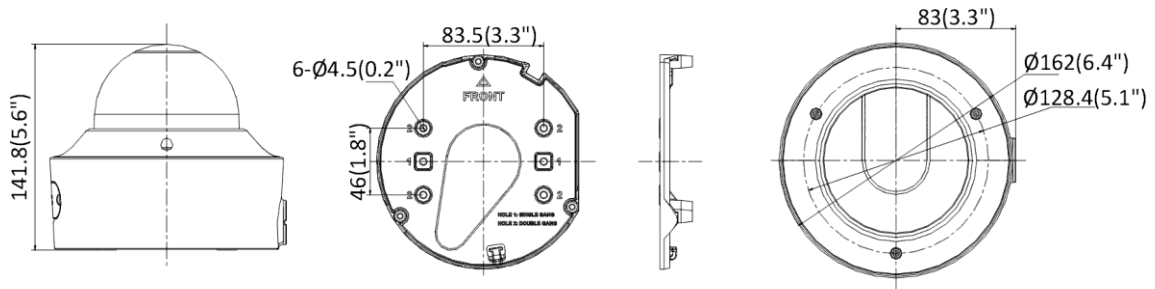

▪ **Available Model**

DS-2CD3D86G2T-IZHSY (2.8 to 12 mm)

DS-2CD3D86G2T-IZHSUY (2.8 to 12 mm)

▪ **Dimension**

Unit: mm (inch)

▪ **Accessory**

▪ **Optional**

DS-1471ZJ-155-Y Pendant Mount	DS-1476ZJ-Y Corner Mount	DS-1473ZJ-155-Y Wall Mount	DS-1475ZJ-Y Vertical Pole Mount
			