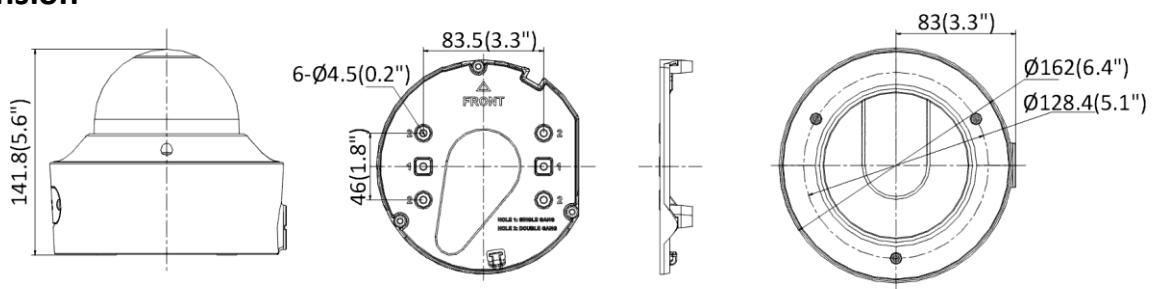

Safety	- UL (UL 62368-1) - CB (IEC 62368-1: 2014+A11) - CE-LVD (EN 62368-1: 2014/A11: 2017) - LOA (IEC/EN 60950-1) - BIS (IS 13252 (Part 1): 2010/IEC 60950-1: 2005)
Environment	- CE-RoHS (2011/65/EU) - WEEE (2012/19/EU) - Reach (Regulation (EC) No 1907/2006)
Protection	- IP67 (IEC 60529-2013) - IK10 (IEC 62262: 2002)

▪ Available Model

- DS-2CD3D86G2T-IZHS (2.8 to 12 mm)
- DS-2CD3D86G2T-IZHS (8 to 32 mm)
- DS-2CD3D86G2T-IZHSU (2.8 to 12 mm)
- DS-2CD3D86G2T-IZHSU (8 to 32 mm)

▪ Dimension

Unit: mm (inch)