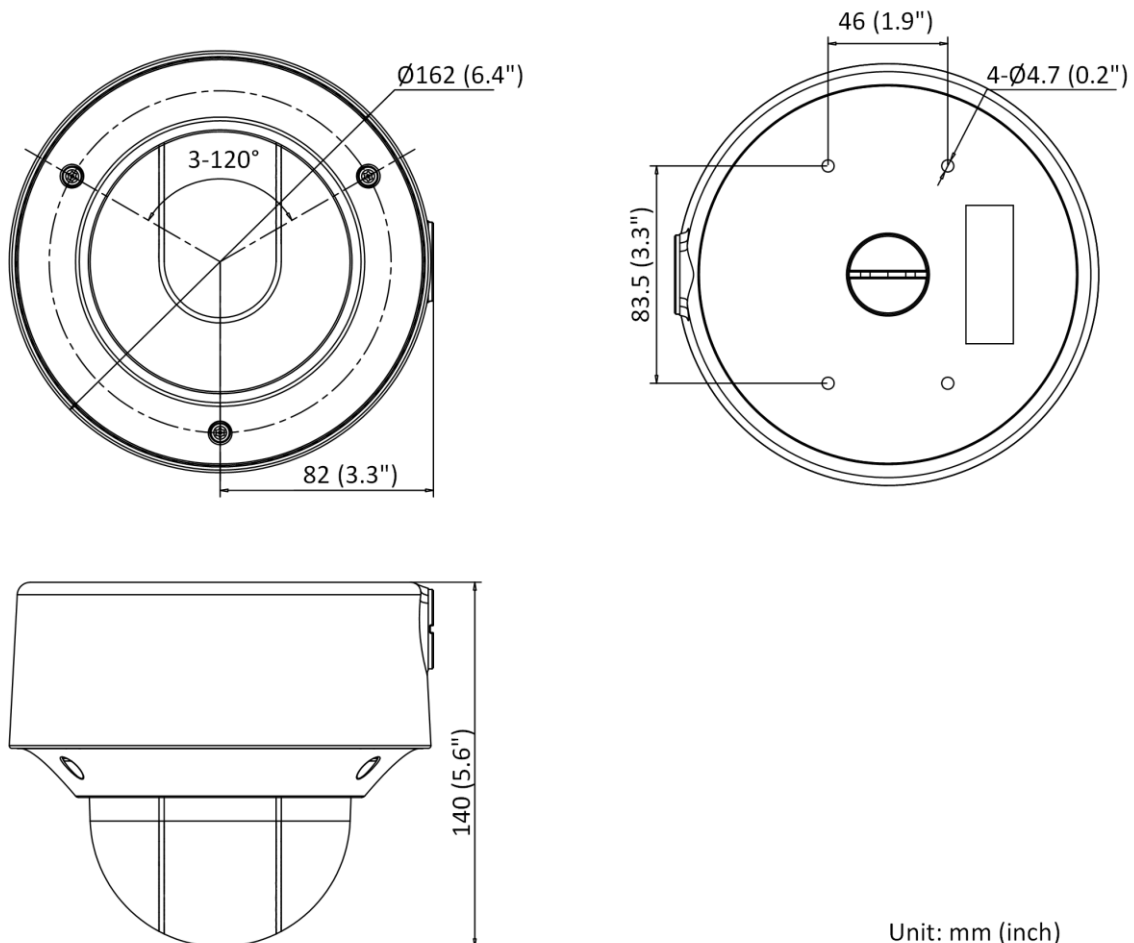

Approval

EMC	FCC SDoC (47 CFR Part 15, Subpart B); CE-EMC (EN 55032: 2015, EN 61000-3-2: 2014, EN 61000-3-3: 2013, EN 50130-4: 2011 +A1: 2014); RCM (AS/NZS CISPR 32: 2015); IC VoC (ICES-003: Issue 6, 2016); KC (KN 32: 2015, KN 35: 2015)
Safety	UL (UL 60950-1); CB (IEC 60950-1:2005 + Am 1:2009 + Am 2:2013, IEC 62368-1:2014); CE-LVD (EN 60950-1:2005 + Am 1:2009 + Am 2:2013, IEC 62368-1:2014); BIS (IS 13252(Part 1):2010+A1:2013+A2:2015); LOA (IEC/EN 60950-1)
Environment	CE-RoHS (2011/65/EU); WEEE (2012/19/EU); Reach (Regulation (EC) No 1907/2006)
Protection	IP67 (IEC 60529-2013), IK10 (IEC 62262:2002)

Available Model

DS-2CD3D46G2T-IZHS (2.8 to 12 mm, 8 to 32 mm)

Dimension

Unit: mm (inch)