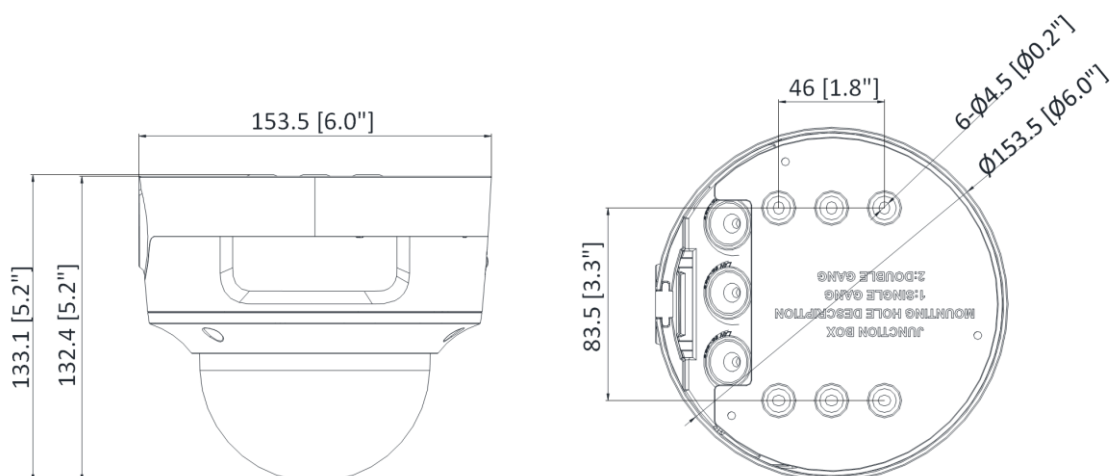

Safety	UL (UL 60950-1); CB (IEC 60950-1:2005 + Am 1:2009 + Am 2:2013, IEC 62368-1:2014); CE-LVD (EN 60950-1:2005 + Am 1:2009 + Am 2:2013, IEC 62368-1:2014); BIS (IS 13252(Part 1):2010+A1:2013+A2:2015)
Environment	CE-RoHS (2011/65/EU); WEEE (2012/19/EU); Reach (Regulation (EC) No 1907/2006)
Protection	IP67 (IEC 60529-2013) IK10 (IEC 62262:2002)

▪ Available Model

DS-2CD3786G2-IZS (2.7 to 13.5 mm)

DS-2CD3786G2-IZS (7 to 35 mm)(C)

▪ Typical Application

Hikvision products are classified into three levels according to their anti-corrosion performance. Refer to the following description to choose for your using environment.

This model has NO SPECIFIC PROTECTION.

Level	Description
Top-level protection	Hikvision products at this level are equipped for use in areas where professional anti-corrosion protection is a must. Typical application scenarios include coastlines, docks, chemical plants, and more.
Moderate protection	Hikvision products at this level are equipped for use in areas with moderate anti-corrosion demands. Typical application scenarios include coastal areas about 2 kilometers (1.24 miles) away from coastlines, as well as areas affected by acid rain.
No specific protection	Hikvision products at this level are equipped for use in areas where no specific anti-corrosion protection is needed.

▪ Dimension

Unit: mm (inch)