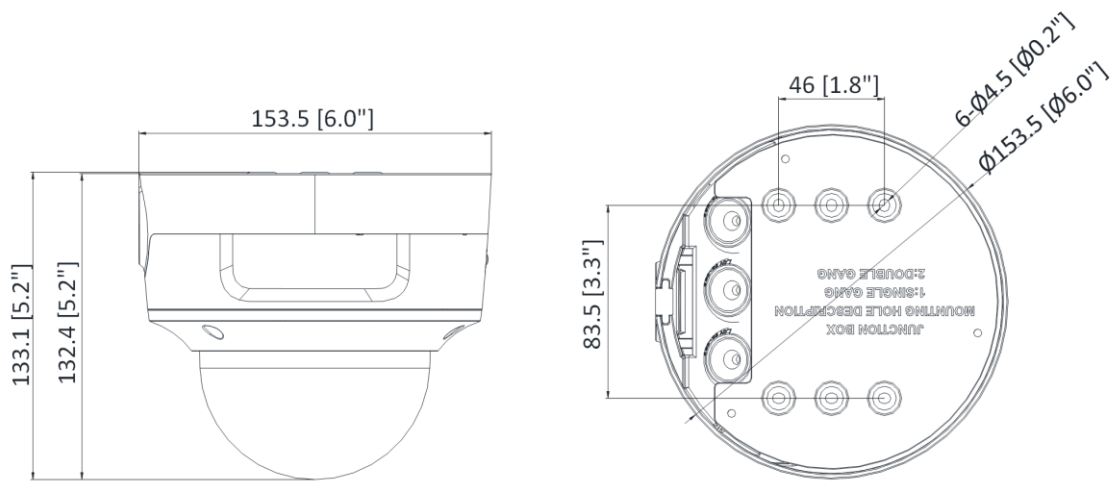

Safety	UL (UL 60950-1); CB (IEC 60950-1:2005 + Am 1:2009 + Am 2:2013, IEC 62368-1:2014); CE-LVD (EN 60950-1:2005 + Am 1:2009 + Am 2:2013, IEC 62368-1:2014); BIS (IS 13252(Part 1):2010+A1:2013+A2:2015); LOA (IEC/EN 60950-1)
Environment	CE-RoHS (2011/65/EU); WEEE (2012/19/EU); Reach (Regulation (EC) No 1907/2006)
Protection	IP67 (IEC 60529-2013), IK10 (IEC 62262:2002)

▪ **Available Model**

DS-2CD3726G2-IZS (2.7 to 13.5 mm)

▪ **Dimension**

Unit: mm (inch)