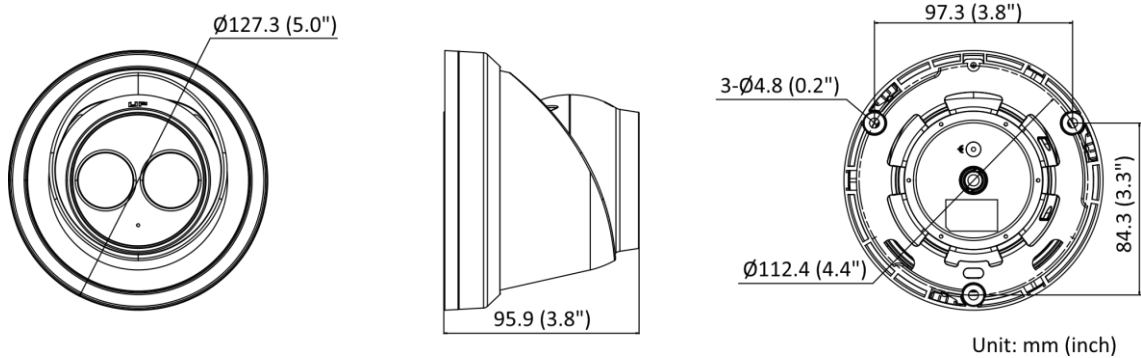

protection is a must. Typical application scenarios include coastlines, docks, chemical plants, and more.
Moderate protection	Hikvision products at this level are equipped for use in areas with moderate anti-corrosion demands. Typical application scenarios include coastal areas about 2 kilometers (1.24 miles) away from coastlines, as well as areas affected by acid rain.
No specific protection	Hikvision products at this level are equipped for use in areas where no specific anti-corrosion protection is needed.

▪ **Dimension**

▪ **Accessory**

▪ **Optional**

DS-1276ZJ-SUS Corner Mount	DS-1281ZJ-M Inclined Ceiling Mount	DS-1280ZJ-DM8 Junction Box	DS-1273ZJ-130-TRL Wall Mount	DS-1275ZJ-SUS Vertical Pole Mount
DS-1273ZJ-130B-TRL Wall Mount	DS-1271ZJ-130-T Pendant Mount