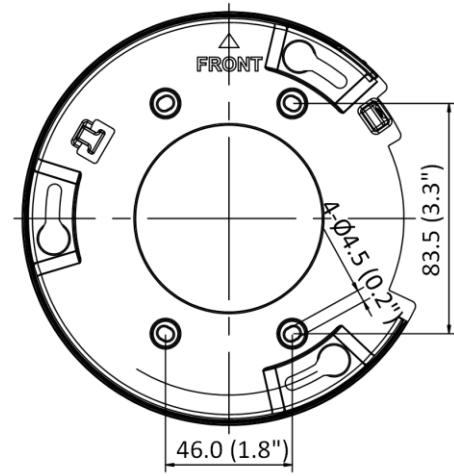

Dimension

Unit: mm (inch)