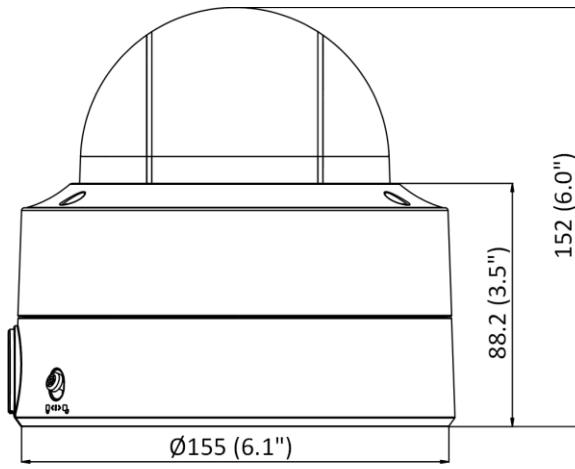

Dimension

Unit: mm (inch)