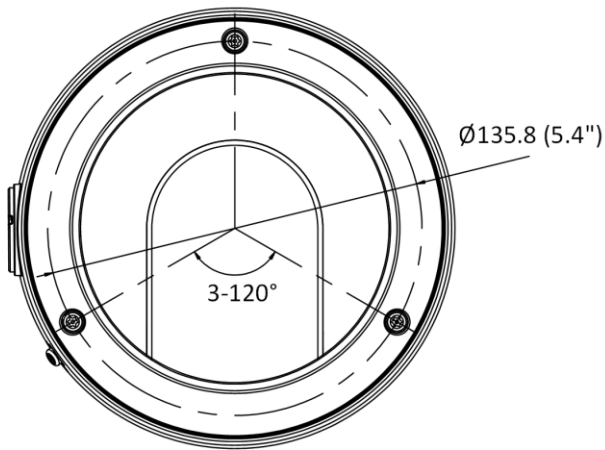

Dimension

Unit: mm (inch)