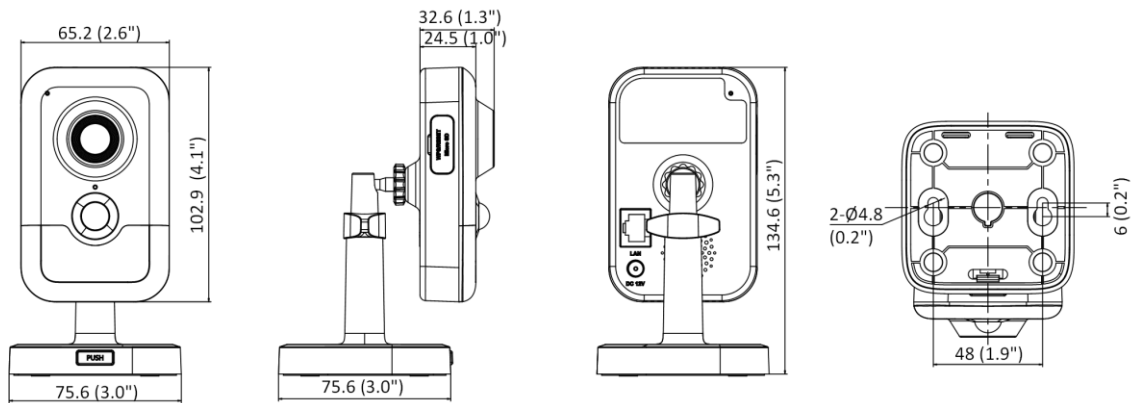

Dimension

Distributed by

HIKVISION®

Headquarters

No.555 Qianmo Road, Binjiang District,
Hangzhou 310051, China
T +86-571-8807-5998
overseasbusiness@hikvision.com

Hikvision USA
T +1-909-895-0400
sales.usa@hikvision.com

Hikvision Australia
T +61-2-8599-4233
salesau@hikvision.com

Hikvision India
T +91-22-28469900
sales@pramahikvision.com

Hikvision Canada
T +1-866-200-6690
sales.canada@hikvision.com

Hikvision Thailand
T +662-275-9949
sales.thailand@hikvision.com

Hikvision Europe
T +31-23-5542770
sales.eu@hikvision.com

Hikvision Italy
T +39-0438-6902
info.it@hikvision.com

Hikvision Brazil
T +55 11 3318-0050
Latam.support@hikvision.com

Hikvision Turkey
T +90 [216]521 7070- 7074
sales.tr@hikvision.com

Hikvision Malaysia
T +601-7652-2413
sales.my@hikvision.com

Hikvision UK & Ireland
T +01628-902140
sales.uk@hikvision.com

Hikvision South Africa
Tel: +27 (10) 0351172
sale.africa@hikvision.com

Hikvision France
T +33(0)1-85-330-450
info.fr@hikvision.com

Hikvision Kazakhstan
T +7-727-9730667
nikia.panfilov@hikvision.ru

Hikvision Vietnam
T +84-974270888
sales.vt@hikvision.com

Hikvision UAE
T +971-4-4432090
salesme@hikvision.com

Hikvision Singapore
T +65-6684-4718
sg@hikvision.com

Hikvision Spain
T +34-91-737-16-55
info.es@hikvision.com

Hikvision Tashkent
T +99-87-1238-9438
uzb@hikvision.ru

Hikvision Hong Kong
T +852-2151-1761
info.hk@hikvision.com

Hikvision Russia
T +7-495-669-67-99
saleru@hikvision.com

Hikvision Korea
T +82-(0)31-731-8817
sales.korea@hikvision.com

Hikvision Poland
T +48-22-460-01-50
info.pl@hikvision.com

Hikvision Indonesia
T +62-21-2933759
Sales.Indonesia@hikvision.com