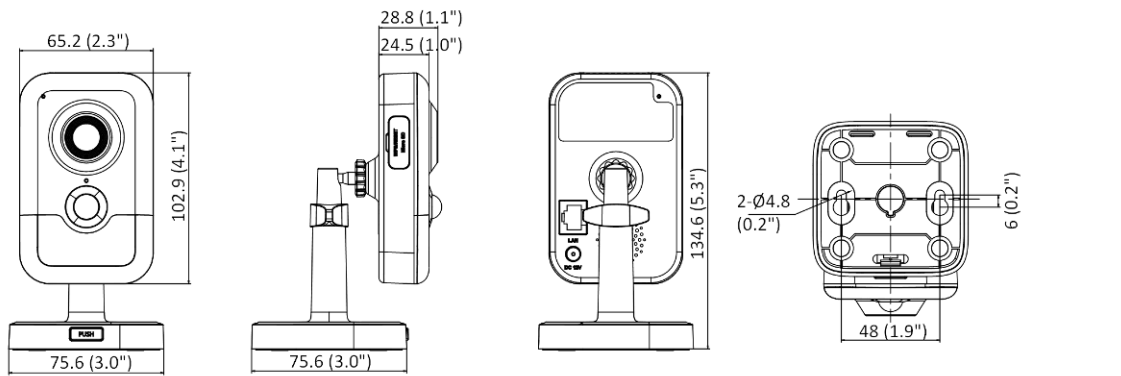

Web Client Language	33 languages English, Russian, Estonian, Bulgarian, Hungarian, Greek, German, Italian, Czech, Slovak, French, Polish, Dutch, Portuguese, Spanish, Romanian, Danish, Swedish, Norwegian, Finnish, Croatian, Slovenian, Serbian, Turkish, Korean, Traditional Chinese, Thai, Vietnamese, Japanese, Latvian, Lithuanian, Portuguese (Brazil), Ukrainian
General Function	Anti-flicker, heartbeat, password reset via email, pixelouther
Storage Conditions	-10 °C to 40 °C (14 °F to 104 °F). Humidity 95% or less (non-condensing)
Startup and Operating Conditions	-10 °C to 40 °C (14 °F to 104 °F). Humidity 95% or less (non-condensing)
Camera Material	Plastic
Camera Dimension	2 mm: 102.9 mm × 65.2 mm × 28.8 mm (4.1" × 2.6" × 1.1") 2.8 mm and 4 mm: 102.9 mm × 65.2 mm × 32.6 mm (4.1" × 2.6" × 1.3")
Package Dimension	150 mm × 125 mm × 99 mm (5.9" × 4.9" × 3.9")
Camera Weight	Approx. 120 g (0.3 lb.)
With Package Weight	Approx. 430 g (0.9 lb.)
Approval	
EMC	FCC SDoC (47 CFR Part 15, Subpart B); CE-EMC (EN 55032: 2015, EN 61000-3-2:2019, EN 61000-3-3:2013+A1:2019, EN 50130-4: 2011 +A1: 2014); KC (KN 32: 2015, KN 35: 2015)
Safety	UL (UL 62368-1); CB (IEC 62368-1:2014+A11); CE-LVD (EN 62368-1:2014/A11:2017)
Environment	CE-RoHS (2011/65/EU); WEEE (2012/19/EU); Reach (Regulation (EC) No 1907/2006)

▪ Available Model

DS-2CD2443G2-I (2/2.8/4 mm)

Dimension

2 mm Model

Unit: mm (inch)

2.8 and 4 mm Model

Unit: mm (inch)

Distributed by