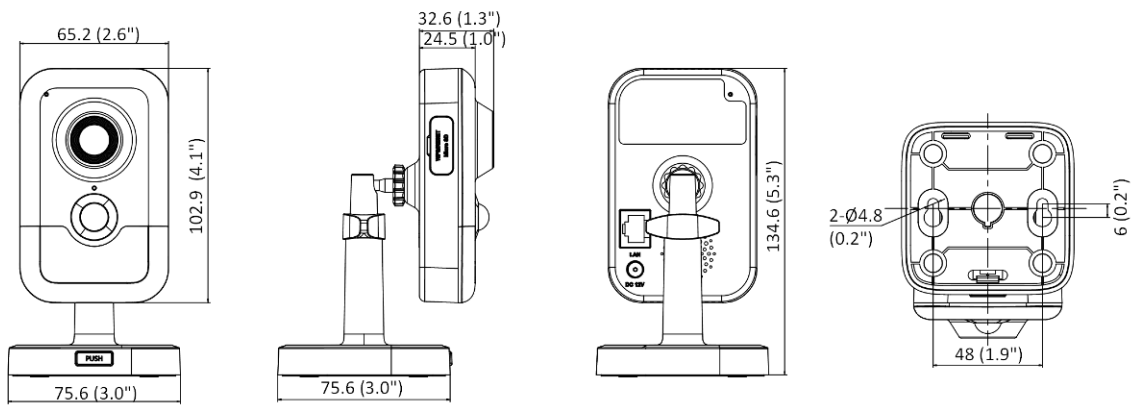

Web Client Language	33 languages English, Russian, Estonian, Bulgarian, Hungarian, Greek, German, Italian, Czech, Slovak, French, Polish, Dutch, Portuguese, Spanish, Romanian, Danish, Swedish, Norwegian, Finnish, Croatian, Slovenian, Serbian, Turkish, Korean, Traditional Chinese, Thai, Vietnamese, Japanese, Latvian, Lithuanian, Portuguese (Brazil), Ukrainian
General Function	Anti-flicker, heartbeat, password reset via email, pixelouther
Storage Conditions	-10 °C to 40 °C (14 °F to 104 °F). Humidity 95% or less (non-condensing)
Startup and Operating Conditions	-10 °C to 40 °C (14 °F to 104 °F). Humidity 95% or less (non-condensing)
Camera Material	Plastic
Camera Dimension	2 mm: 102.9 mm × 65.2 mm × 28.8 mm (4.1" × 2.6" × 1.1") 2.8 mm and 4 mm: 102.9 mm × 65.2 mm × 32.6 mm (4.1" × 2.6" × 1.3")
Package Dimension	150 mm × 125 mm × 99 mm (5.9" × 4.9" × 3.9")
Camera Weight	Approx. 120 g (0.3 lb.)
With Package Weight	Approx. 430 g (0.9 lb.)
Approval	
EMC	FCC SDoC (47 CFR Part 15, Subpart B); CE-EMC (EN 55032: 2015, EN 61000-3-2:2019, EN 61000-3-3:2013+A1:2019, EN 50130-4: 2011 +A1: 2014); KC (KN 32: 2015, KN 35: 2015)
Safety	UL (UL 62368-1); CB (IEC 62368-1:2014+A11); CE-LVD (EN 62368-1:2014/A11:2017)
Environment	CE-RoHS (2011/65/EU); WEEE (2012/19/EU); Reach (Regulation (EC) No 1907/2006)

▪ Available Model

DS-2CD2443G2-I (2/2.8/4 mm)

Dimension

2 mm Model

Unit: mm (inch)

2.8 and 4 mm Model

Unit: mm (inch)

Distributed by