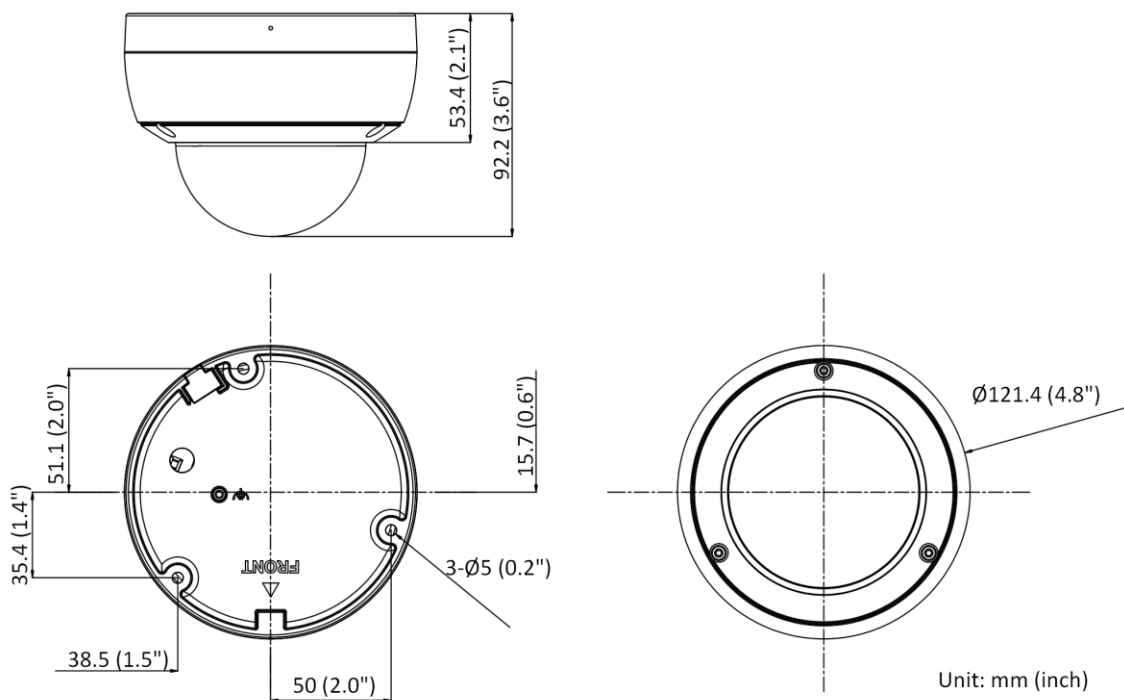

Safety	UL (UL 60950-1); CB (IEC 60950-1:2005 + Am 1:2009 + Am 2:2013, IEC 62368-1:2014); CE-LVD (EN 60950-1:2005 + Am 1:2009 + Am 2:2013, IEC 62368-1:2014)
Environment	CE-RoHS (2011/65/EU); WEEE (2012/19/EU); Reach (Regulation (EC) No 1907/2006)
Protection	IP67 (IEC 60529-2013), IK10 (IEC 62262:2002)

▪ Available Model

DS-2CD2186G2-I (2.8/4 mm)

DS-2CD2186G2-ISU (2.8/4 mm)

DS-2CD2186G2-ISU (2.8 mm) (Black)

▪ Dimension