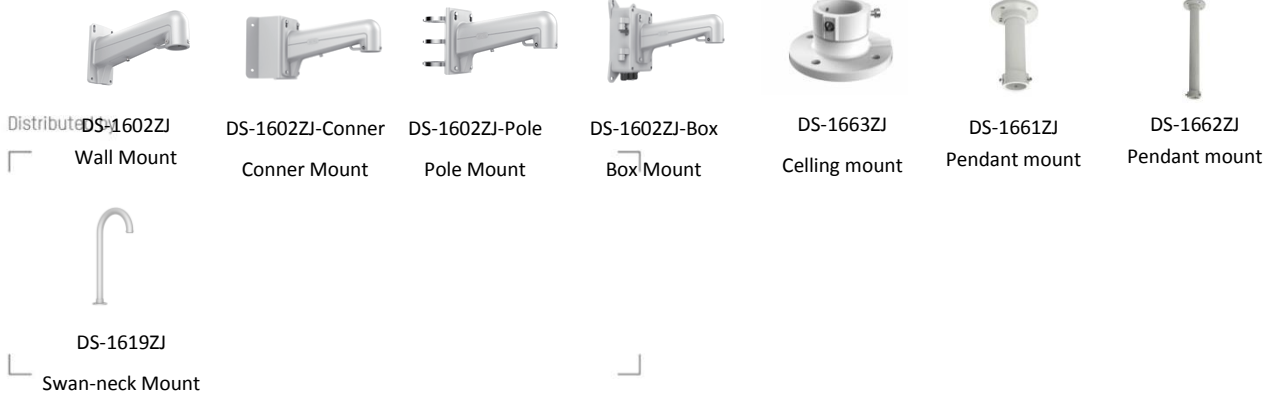

Accessory

Headquarters

No.555 Qianmo Road, Binjiang District,
Hangzhou 310051, China
T +86-571-8807-5998
overseasbusiness@hikvision.com

Hikvision USA
T +1-909-895-0400
sales.usa@hikvision.com

Hikvision Australia
T +61-2-8599-4233
salesau@hikvision.com

Hikvision India
T +91-22-28469900
sales@pramahikvision.com

Hikvision Canada
T +1-866-200-6690
sales.canada@hikvision.com

Hikvision Thailand
T +662-275-9949
sales.thailand@hikvision.com

Hikvision Europe
T +31-23-5542770
sales.eu@hikvision.com

Hikvision Italy
T +39-0438-6902
info.it@hikvision.com

Hikvision Brazil
T +55 11 3318-0050
Latam.support@hikvision.com

Hikvision Turkey
T +90 (216)521 7070- 7074
sales.tr@hikvision.com

Hikvision Malaysia
T +601-7652-2413
sales.my@hikvision.com

Hikvision UK & Ireland
T +01628-902140
sales.uk@hikvision.com

Hikvision South Africa
Tel: +27 (10) 0351172
sale.africa@hikvision.com

Hikvision France
T +33(0)1-85-330-450
info.fr@hikvision.com

Hikvision Kazakhstan
T +7-727-9730667
nikia.panfilov@hikvision.ru

Hikvision Vietnam
T +84-974270888
sales.vt@hikvision.com

Hikvision UAE
T +971-4-4432090
salesme@hikvision.com

Hikvision Singapore
T +65-6684-4718
sg@hikvision.com

Hikvision Spain
T +34-91-737-16-55
info.es@hikvision.com

Hikvision Tashkent
T +99-87-1238-9438
uzb@hikvision.ru

Hikvision Hong Kong
T +852-2151-1761
info.hk@hikvision.com

Hikvision Russia
T +7-495-669-67-99
saleru@hikvision.com

Hikvision Korea
T +82-(0)31-731-8817
sales.korea@hikvision.com

Hikvision Poland
T +48-22-460-01-50
info.pl@hikvision.com

Hikvision Indonesia
T +62-21-2933759
Sales.Indonesia@hikvision.com

Hikvision Colombia
sales.colombia@hikvision.com