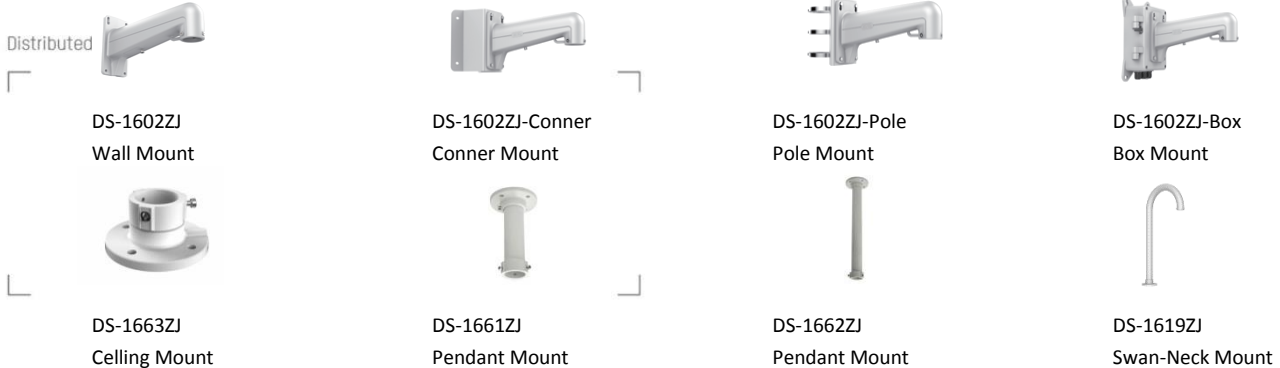

Accessory

HIKVISION®

Headquarters

No.555 Qianmo Road, Binjiang District,
Hangzhou 310051, China
T +86-571-8807-5998
overseasbusiness@hikvision.com

Hikvision USA
T +1-909-895-0400
sales.usa@hikvision.com

Hikvision Australia
T +61-2-8599-4233
salesau@hikvision.com

Hikvision India
T +91-22-28469900
sales@pramahikvision.com

Hikvision Canada
T +1-866-200-6690
sales.canada@hikvision.com

Hikvision Thailand
T +662-275-9949
sales.thailand@hikvision.com

Hikvision Europe
T +31-23-5542770
sales.eu@hikvision.com

Hikvision Italy
T +39-0438-6902
info.it@hikvision.com

Hikvision Brazil
T +55 11 3318-0050
Latam.support@hikvision.com

Hikvision Turkey
T +90 (216)521 7070- 7074
sales.tr@hikvision.com

Hikvision Malaysia
T +601-7652-2413
sales.my@hikvision.com

Hikvision UK & Ireland
T +01628-902140
sales.uk@hikvision.com

Hikvision South Africa
Tel: +27 (10) 0351172
sale.africa@hikvision.com

Hikvision France
T +33(0)1-85-330-450
info.fr@hikvision.com

Hikvision Kazakhstan
T +7-727-9730667
nikia.panfilov@hikvision.ru

Hikvision Vietnam
T +84-974270888
sales.vt@hikvision.com

Hikvision UAE
T +971-4-4432090
salesme@hikvision.com

Hikvision Singapore
T +65-6684-4718
sg@hikvision.com

Hikvision Spain
T +34-91-737-16-55
info.es@hikvision.com

Hikvision Tashkent
T +99-87-1238-9438
uzb@hikvision.ru

Hikvision Hong Kong
T +852-2151-1761
info.hk@hikvision.com

Hikvision Russia
T +7-495-669-67-99
saleru@hikvision.com

Hikvision Korea
T +82-0131-731-8817
sales.korea@hikvision.com

Hikvision Poland
T +48-22-460-01-50
info.pl@hikvision.com

Hikvision Indonesia
T +62-21-2933759
Sales.Indonesia@hikvision.com

Hikvision Colombia
sales.colombia@hikvision.com