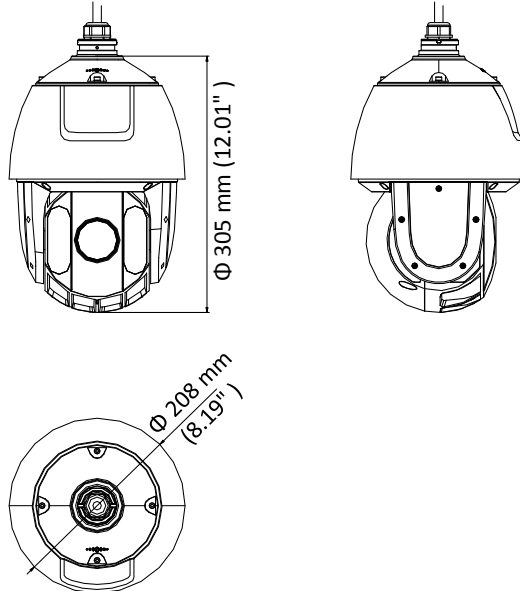

Order Model

DS-2AE5232TI-A(D)

Dimension