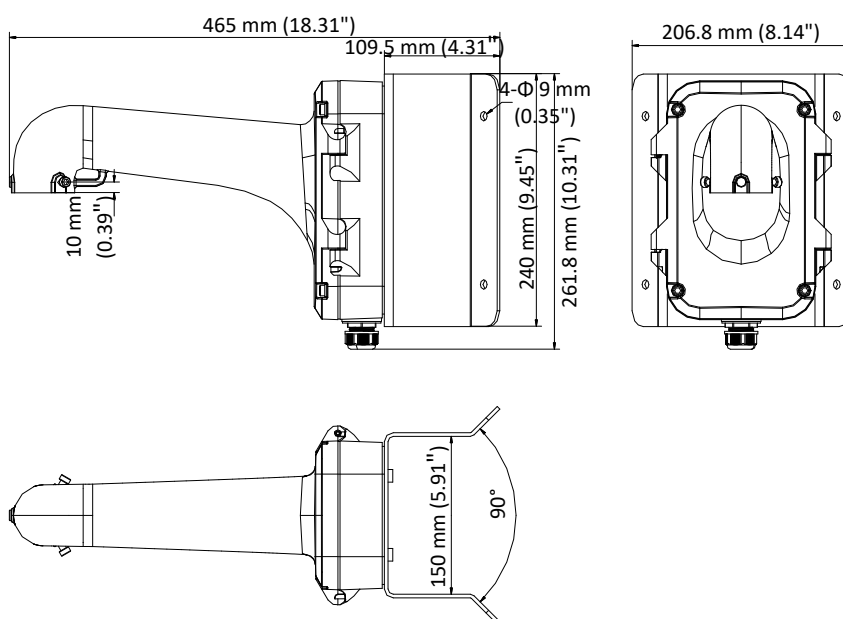

DS-1604ZJ-Corner

Corner Mounting Bracket for Speed Dome

Feature

- Corner mounting bracket with the junction box
- Aluminum alloy and steel material with surface spray treatment
- Waterproof design
- Supports bottom outlet and back outlet
- The hook for safety rope facilitates speed dome's installation

Dimension

Available Model

DS-1604ZJ-Corner

Parameter

Model	DS-1604ZJ-Corner
Parameters	Corner Mounting Bracket for Speed Dome
Appearance	Hikvision White
Material	Aluminum Alloy and Steel
Dimension	465 mm × 206.8 mm × 261.8 mm (18.31" × 8.14" × 10.31")
Weight	4.3 Kg (9.48 lb.)

Note

- The bracket should be installed on the flat surface.
- Waterproof rubber is necessary for the outdoor application.
- The wall must be capable of supporting at least 3 times as much as the total weight of the speed dome and the bracket.
- The bracket's maximum load capacity is 10 Kg (22 lb.).