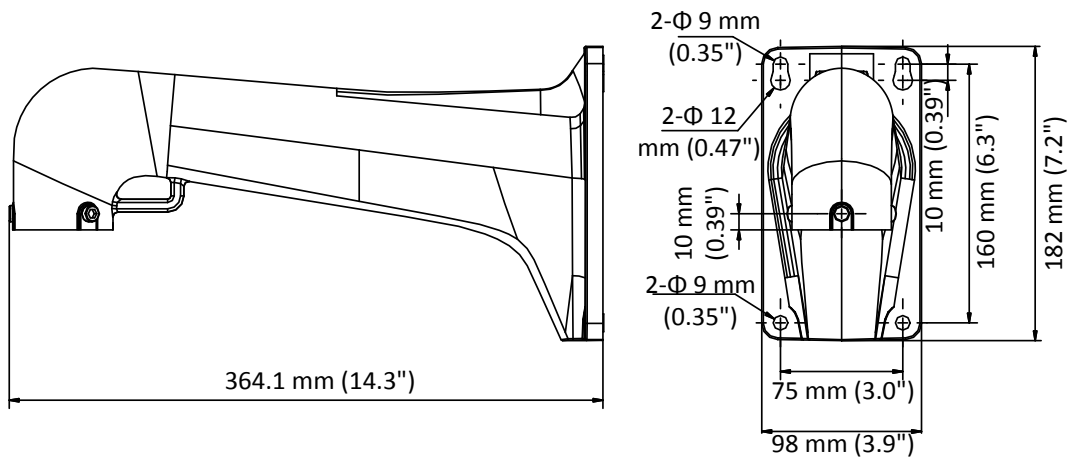

DS-1603ZJ-P

Wall Mount for PanoVu

Feature

- Aluminum alloy with surface spray treatment
- The hook for safety rope facilitates camera's installation
- Waterproof design

Dimension

Available Model

DS-1603ZJ-P

Parameter

Model	DS-1603ZJ-P
Parameters	Wall Mount for PanoVu
Appearance	Hikvision Gray
Material	Aluminum Alloy
Dimension	364.1 mm × 182.0 mm (14.3" × 7.2")
Weight	1400 g (3.09 lb.)

Note

- The mount should be installed on the flat surface.
- The waterproof rubber is necessary for the outdoor application.
- The wall must be capable of supporting at least 3 times as much as the total weight of the camera and the mount.
- The mount's maximum load capacity is 20 Kg (44 lb.).