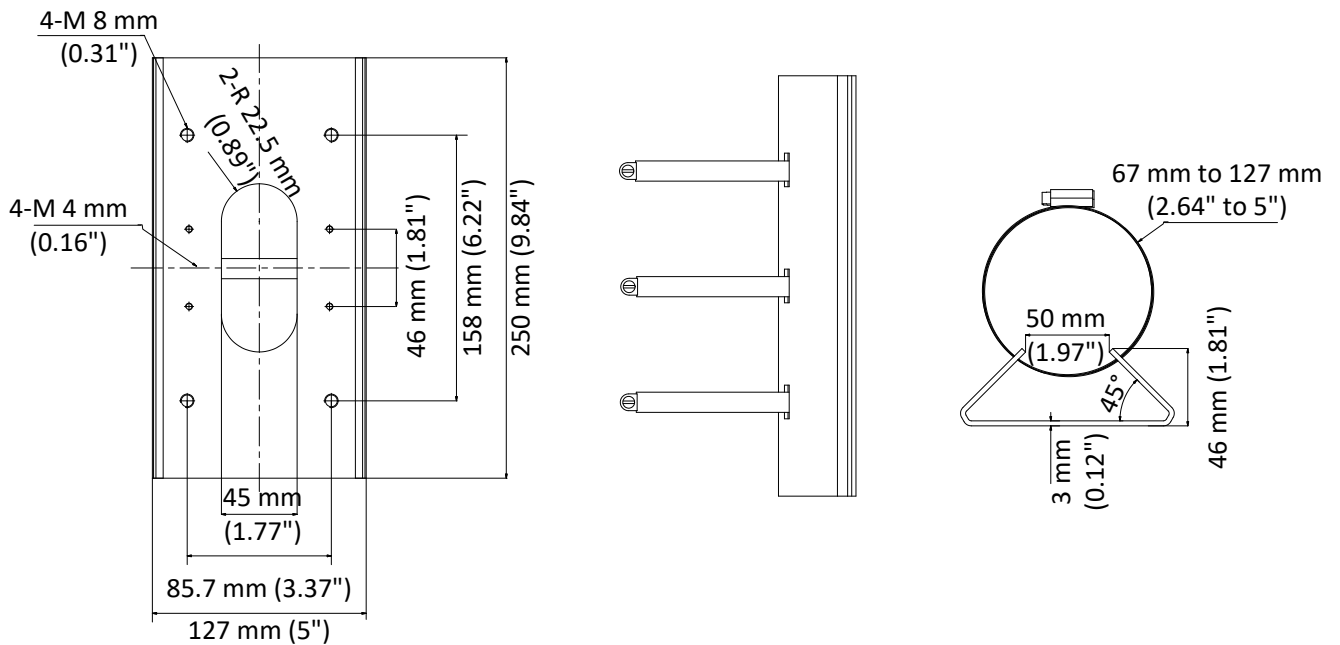

DS-1475ZJ-SUS

Vertical Pole Mount

Feature

- Stainless steel material with surface spray treatment
- Adjustable diameter from 67 mm to 127 mm

Dimension

Available Model

DS-1475ZJ-SUS

Parameter

Model	DS-1475ZJ-SUS
Parameters	Vertical Pole Mount
Appearance	Hikvision White
Material	Stainless Steel
Dimension	250 mm × 127 mm × 46 mm (9.84" × 5" × 1.81")
Weight	1205 g (2.66 lb.)

Note

- Waterproof rubber is necessary for the outdoor application.
- The wall must be capable of supporting at least 3 times as much as the total weight of the camera and the mount.
- The mount's maximum load capacity is 10 Kg (22 lb.).