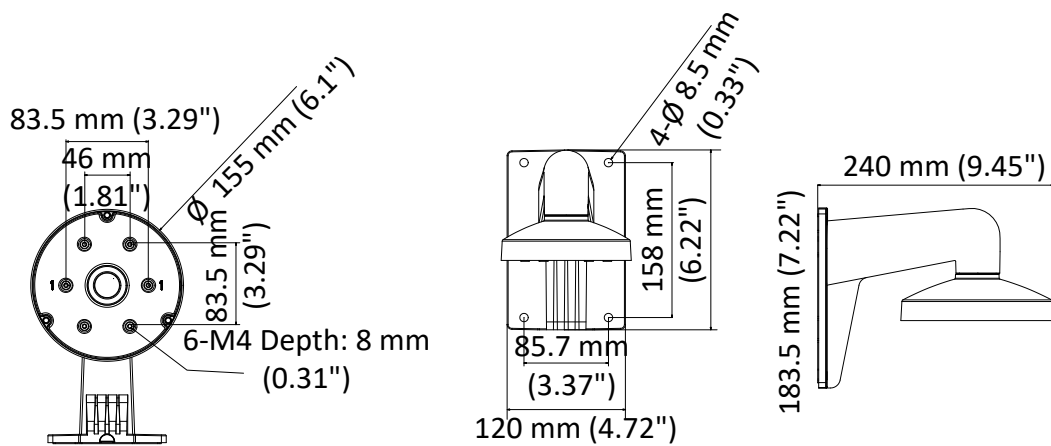

DS-1473ZJ-155

Wall Mount for Dome Camera

Feature

- Aluminum alloy with surface spray treatment
- The cap facilitates the installation
- Waterproof design

Dimension

Available Model

DS-1473ZJ-155

Parameter

Model	DS-1473ZJ-155
Parameters	Wall Mount for Dome Camera
Appearance	Hikvision White
Material	Aluminum Alloy
Dimension	Ø 155 mm × 183.5 mm × 240 mm (6.1" × 7.22" × 9.45")
Weight	650 g (1.4 lb.)

Note

- The mount should be installed on the flat surface.
- The wall must be capable of supporting at least 3 times as much as the total weight of the camera and the mount.
- The mount's maximum load capacity is 3 Kg (6.6 lb.).