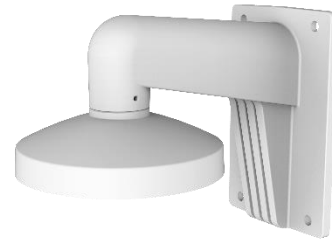

DS-1473ZJ-155

Wall Mount for Dome Camera

Feature

- Aluminum alloy with surface spray treatment
- The cap facilitates the installation
- Waterproof design

Dimension

Available Model

DS-1473ZJ-155

Parameter

Model	DS-1473ZJ-155
Parameters	Wall Mount for Dome Camera
Appearance	Hikvision White
Material	Aluminum Alloy
Dimension	Ø 155 mm × 183.5 mm × 240 mm (6.1" × 7.22" × 9.45")
Weight	650 g (1.4 lb.)

Note

- The mount should be installed on the flat surface.
- The wall must be capable of supporting at least 3 times as much as the total weight of the camera and the mount.
- The mount's maximum load capacity is 3 Kg (6.6 lb.).