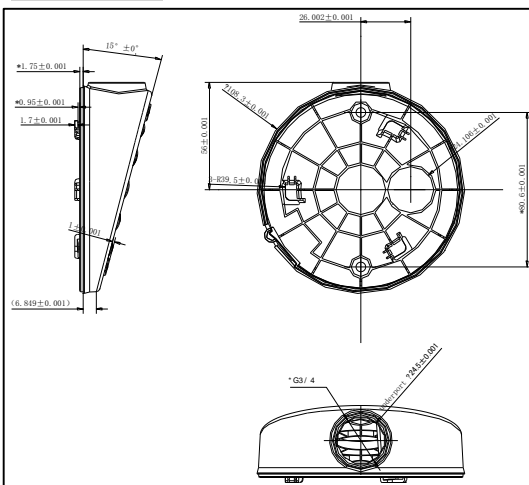

DS-1281ZJ-DM27

Inclined Ceiling Mount Bracket for Dome Camera

Features:

- Enhanced plastic material
- Inclined ceiling mount bracket for dome camera.
- Cable hole on bracket makes the feature better

Dimension:

Note: The actual bracket may vary from the picture above.

Order Model:

DS-1281ZJ-DM27

Parameter:

Model	DS-1281ZJ-DM27
Parameters	Inclined Ceiling Mount Bracket for Dome Camera
Appearance	Hikvision White
Material	Plastic
Dimension	111.8×40.5×108.3mm
Weight	45.8g

Notice:

- The bracket should be installed on flat wall
- Waterproof rubber is necessary for outdoor application
- The wall must be capable of supporting over 3 times as much as the total weight of the camera and the mount.
- The maximum load capacity of the bracket is 4.5KG