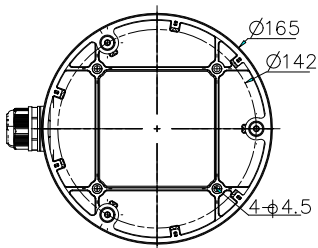

## DS-1280ZJ-DM26

Junction Box for  
Dome Camera

### Dimension:

### Parameter:

Model	DS-1280ZJ-DM26
Parameters	Junction Box for Dome Camera
Appearance	Hikvision White
Material	Aluminum Alloy
Dimension	Φ 165×65mm
Weight	466g