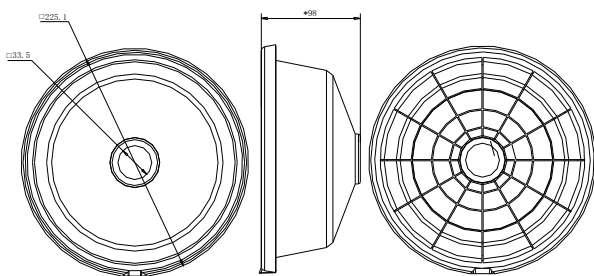

DS-1253ZJ-L

Rain Shade for Outdoor Dome Camera

Features:

- Water chute design for preventing rainwater from flowing to camera housing;
- Prevent direct sunlight and improve image quality;
- Rain protection and six-level windproof;
- Weaken the possibility of freezing;
- Match up with wall mount(DS-1273ZJ series)

Dimension:

Order Model:

DS-1253ZJ-L

Parameter:

Model	DS-1253ZJ-L
Parameters	Rain Shade for Outdoor Dome Camera
Appearance	Hikvision White
Material	PP+30%GF
Dimension	Φ 225.1×98mm
Weight	198g

Notice:

- The rain shade should be installed on flat wall
- The wall must be capable of supporting over 3 times as much as the total weight of the camera and accessory.

Note: The actual dome camera may vary from the picture above.