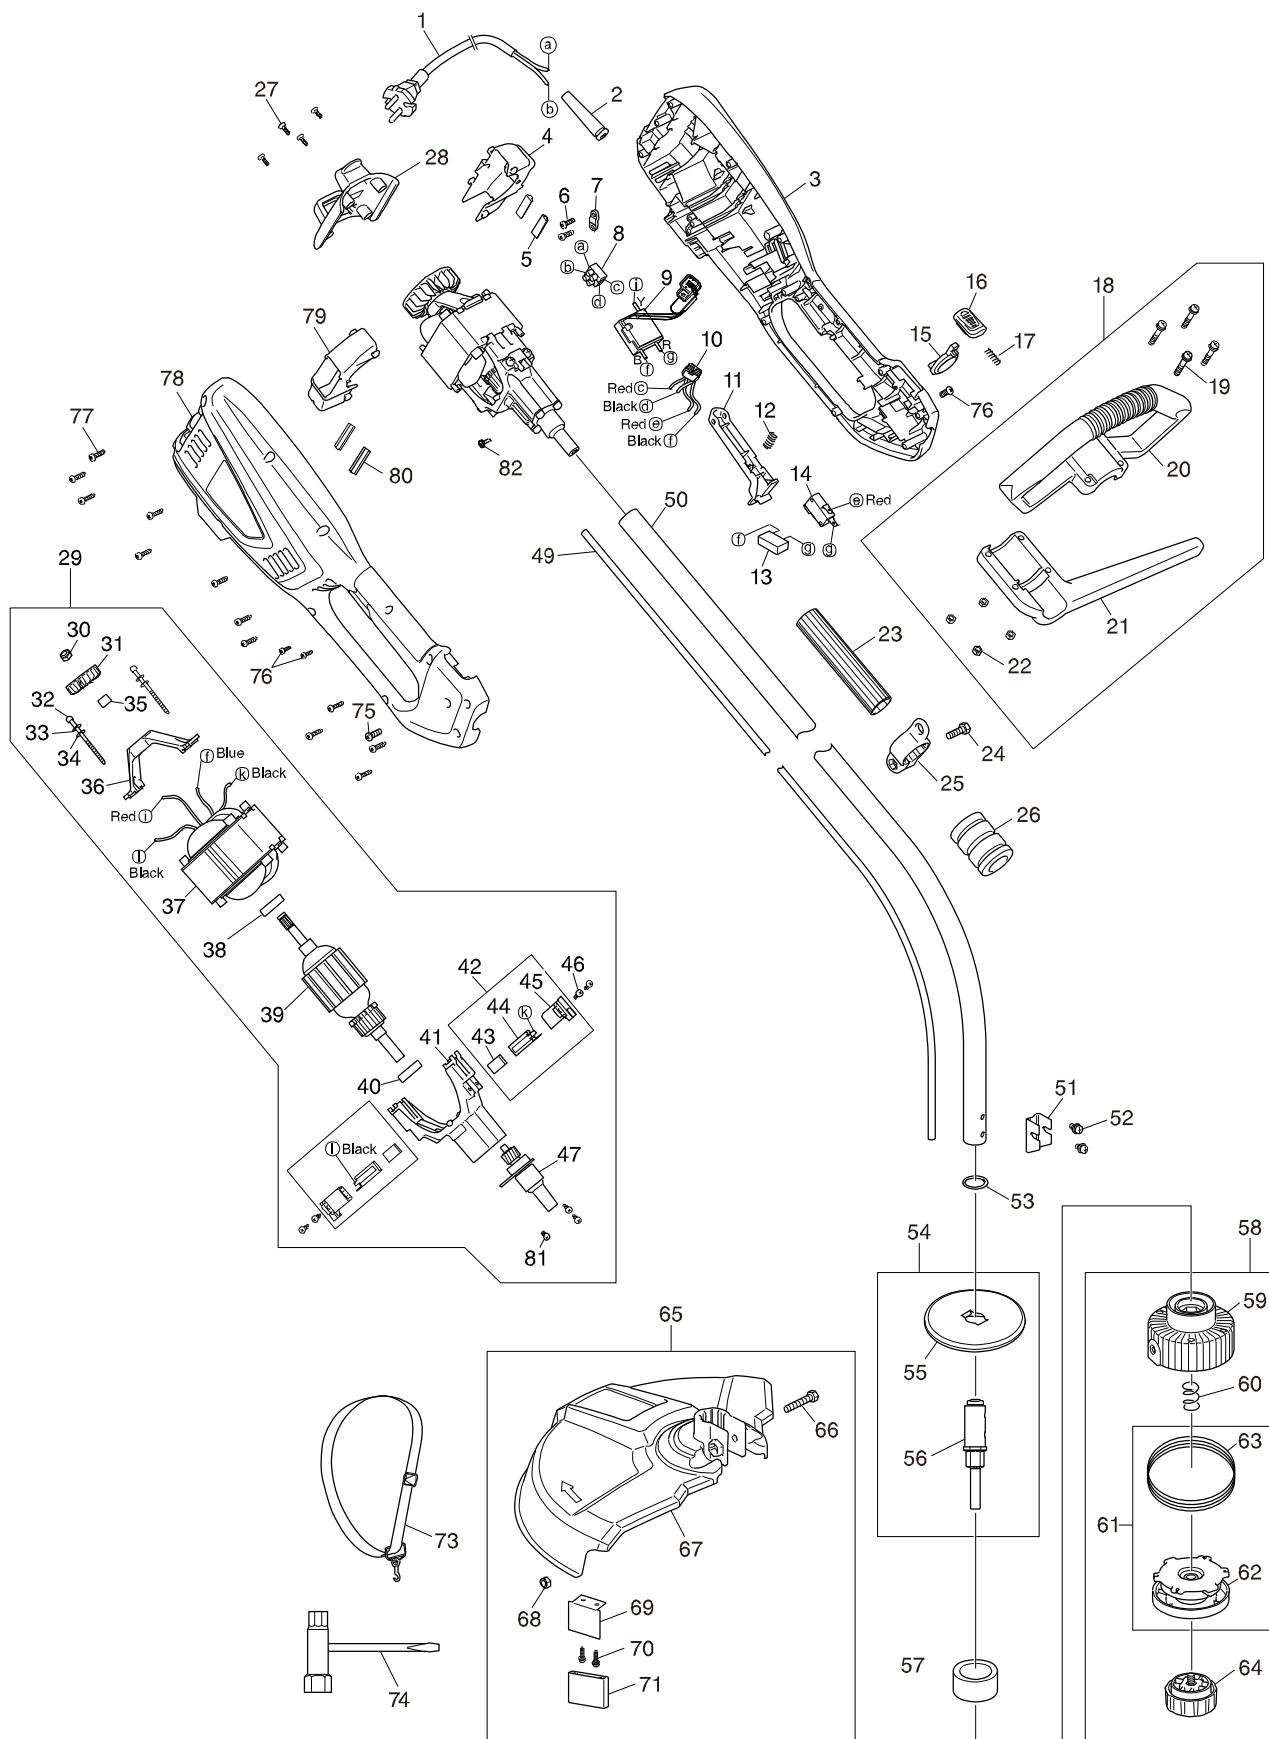

Číslo typu UR3500 ELECTRIC GRASS TRIMMER

| Položka | Číslo dílu | Popis | Změn | Množstv | N/O | Možnost 1 | Možnost 2 | Poznámka |
|---------|------------|-------------------------------|------|---------|-----|-----------|-----------|----------|
| 001 | YA00000497 | POWER CORD & PLUG | | 1 | | | | |
| 002 | YA00000516 | CORD PROTECTOR | | 1 | | | | |
| 003 | YA00000660 | HOUSING ASSEMBLY | | 1 | | | | |
| D10 | | INC. 78 | | | | | | |
| 004 | YA00000562 | LEFT VOLUTE CASE | | 1 | | | | |
| 005 | YA00000514 | RUBBER PAD | | 2 | | | | |
| 006 | YA00000618 | TAPPING SCREW ST4X14 | | 2 | | | | |
| 007 | YA00000547 | CABLE PRESS BOARD | | 1 | | | | |
| 008 | YA00000501 | TERMINAL SET | | 2 | | | | |
| 009 | YA00000643 | PCB CONTROL BOARD | | 1 | | | | |
| 010 | YA00000499 | INDUCTANCE | | 1 | | | | |
| 011 | YA00000554 | SWITCH TRIGGER | | 1 | | | | |
| 012 | YA00000513 | SPRING | | 1 | | | | |
| 013 | YA00000498 | CAPACITOR | | 1 | | | | |
| 014 | YA00000555 | SWITCH | | 1 | | | | |
| 015 | YA00000539 | SPACING COLLAR | | 1 | | | | |
| 016 | YA00000525 | PUSH BUTTON | | 1 | | | | |
| 017 | YA00000511 | COMPRESSION SPRING | | 1 | | | | |
| 018 | YA00000620 | AUXILIARY HANDLE ASSEMBLY | | 1 | | | | |
| D10 | | INC. 19-22 | | | | | | |
| 019 | YA00000621 | SLOT THREE COMBINED NYLOC | | 4 | | | | |
| 020 | YA00000564 | AUX.HANDLE COVER | | 1 | | | | |
| 021 | YA00000563 | AUX.HANDLE SUPPORT | | 1 | | | | |
| 022 | YA00000622 | SELF-LOCKING NUTS M5 | | 4 | | | | |
| 023 | YA00000623 | THE INSULATING SHEATH | | 1 | | | | |
| 024 | YA00000624 | PAN HEAD MACHINE SCREWS M6X20 | | 1 | | | | |
| 025 | YA00000541 | SHOULD BELT RING | | 1 | | | | |
| 026 | YA00000521 | RUBBER COVER | | 1 | | | | |
| 027 | YA00000453 | SELF-TAPPING SCREW | | 4 | | | | |
| 028 | YA00000560 | REAR COVER | | 1 | | | | |
| 029 | YA00000645 | MOTOR ASSEMBLY 230V/700W | | 1 | | | | |
| D10 | | INC. 30-41,43-47, 81 | | | | | | |
| 030 | YA00000627 | SELF-LOCKING NUTS M6 | | 1 | | | | |
| 031 | YA00000507 | IMPELLER | | 1 | | | | |
| 032 | YA00000538 | STATOR SCREW | | 2 | | | | |
| 033 | YA00000523 | SPRING WASHER | | 2 | | | | |
| 034 | YA00000524 | FLAT WASHER | | 2 | | | | |
| 035 | YA00000531 | AXLE SLEEVE | | 1 | | | | |
| 036 | YA00000526 | REAR BRACKET | | 1 | | | | |
| 037 | YA00000506 | STATOR ASS'Y | | 1 | * | | | |
| 037-1 | YA00000506 | STATOR ASS'Y | O | 1 | | | | |
| 038 | YA00000431 | 608 BEARING | | 1 | | | | |
| 039 | YA00000646 | ROTOR ASSEMBLY | | 1 | | | | |
| 040 | YA00000430 | BEARING | | 1 | | | | |
| 041 | YA00000629 | FRONT BRACKET ASSEMBLY | | 1 | | | | |
| 042 | YA00000489 | CARBON BRUSH ASS'Y | | 2 | | | | |
| D10 | | INC. 43-45 | | | | | | |
| 043 | YA00000504 | CARBON BRUSH | | 1 | | | | |