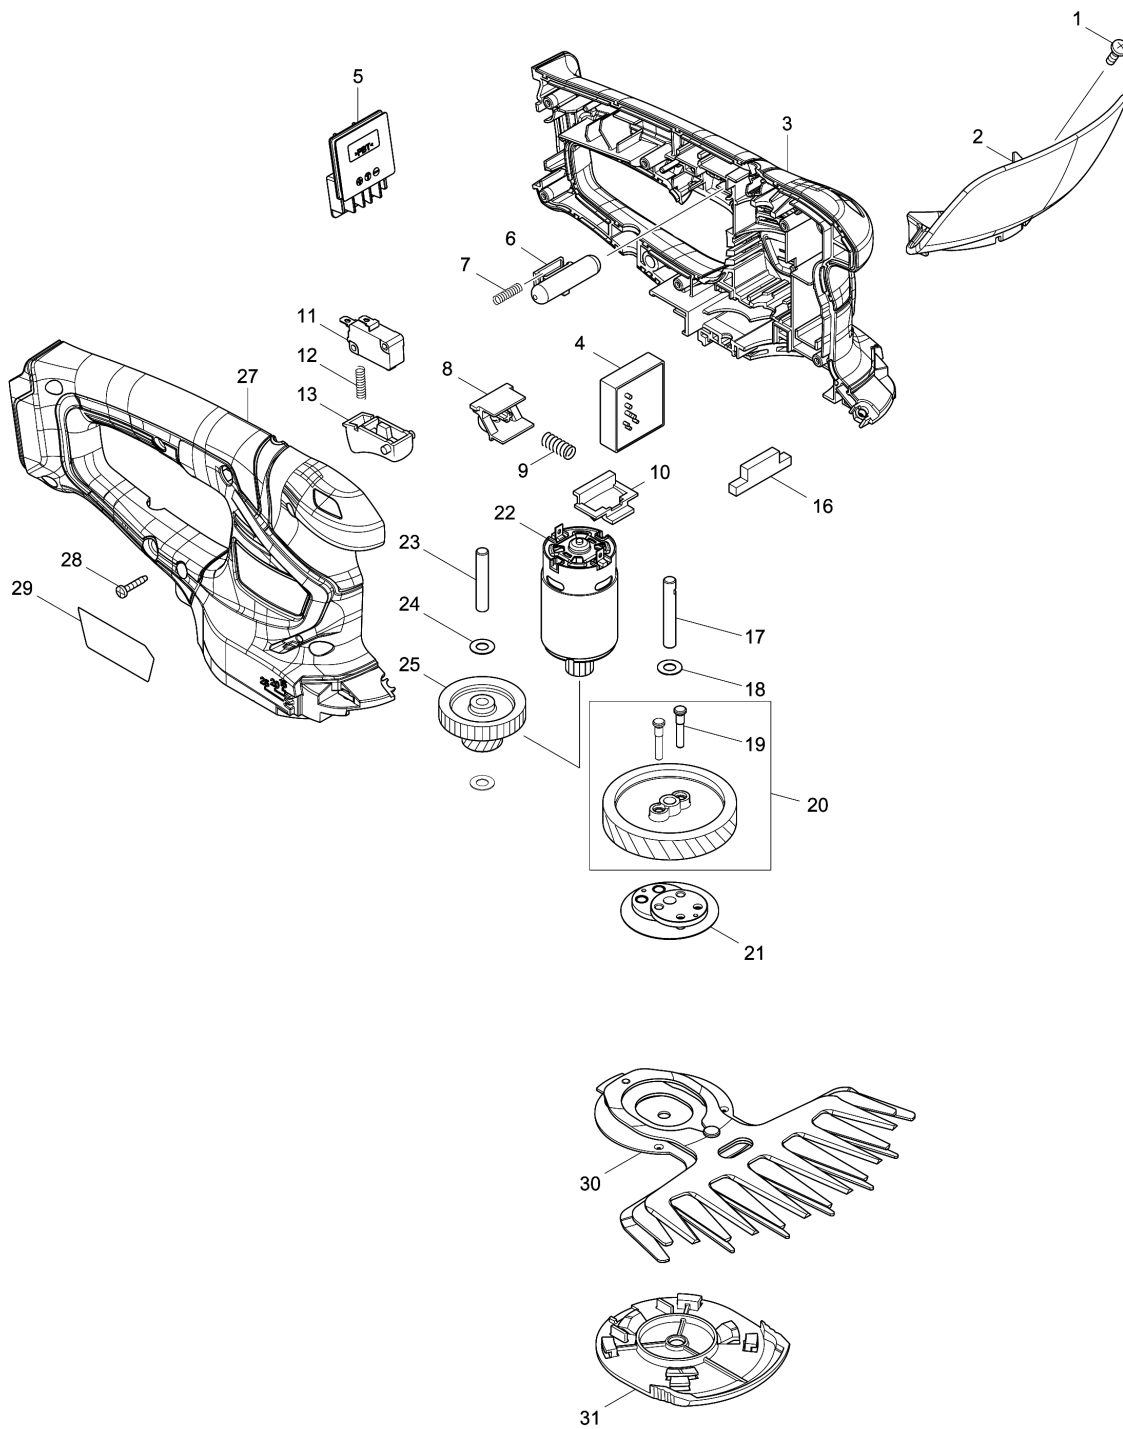

Model No.UM600D 160MM CORDLESS GRASS SHEAR