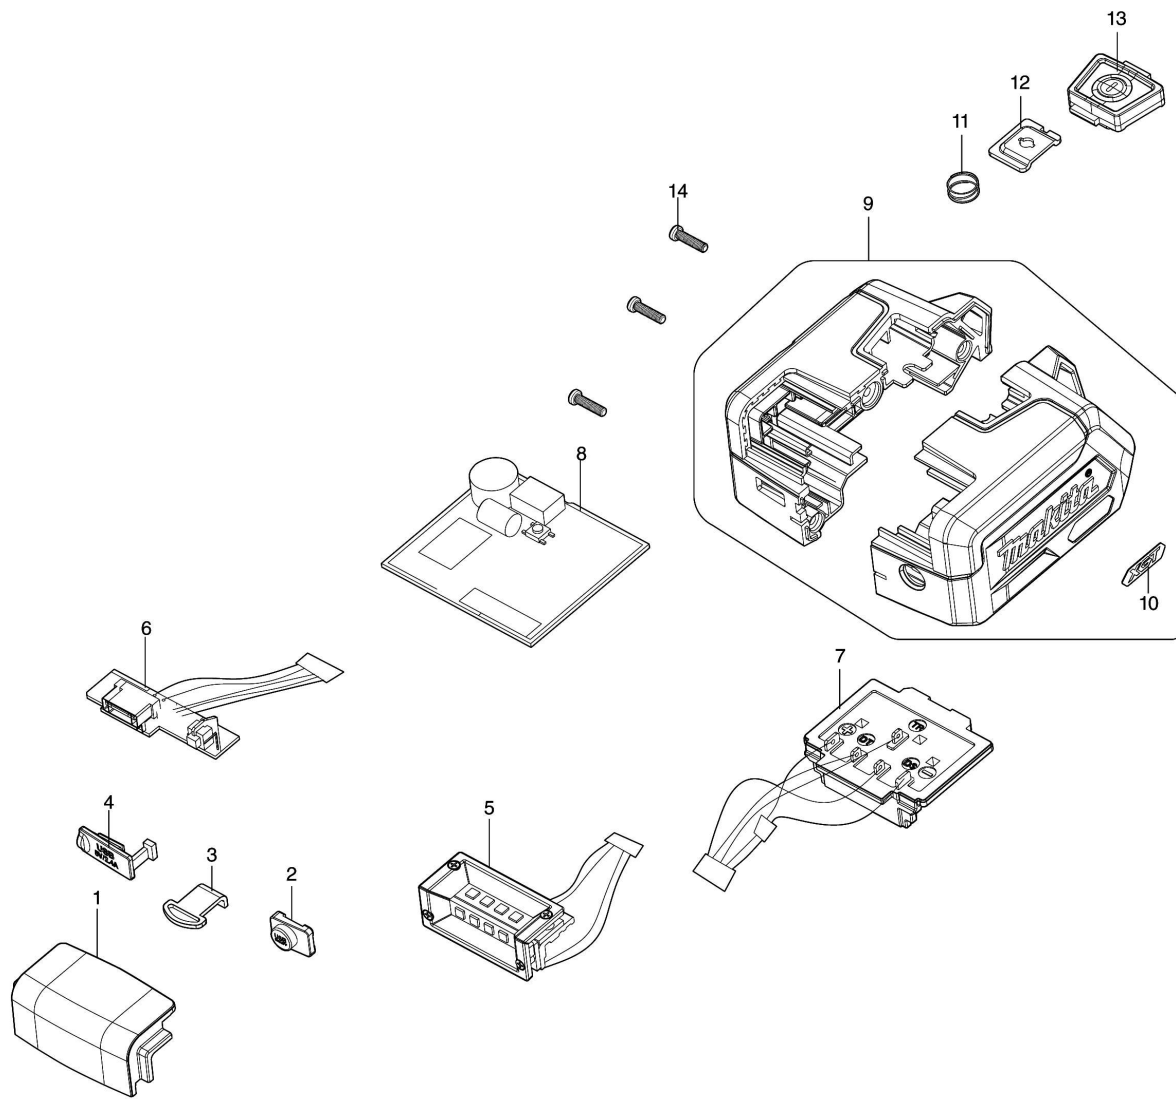

Model No.ML011G CORDLESS WORKLIGHT

Model No.ML011G CORDLESS WORKLIGHT

| Položka | Číslo dílu | Popis | Změna | Množství | New/Old | Možnost 1 | Možnost 2 | Poznámka |
|---------|------------|------------------------|-------|----------|---------|-----------|-----------|----------|
| 001 | GM00002458 | LENS | | 1 | | | | |
| 002 | GM00002459 | USB SWITCH BUTTON | | 1 | | | | |
| 003 | GM00002460 | STRAP HOOK | | 1 | | | | |
| 004 | GM00002461 | USB COVER | | 1 | | | | |
| 005 | GM00002462 | LED PCBA ASSY | | 1 | | | | |
| 006 | GM00002463 | USB PCBA ASSY | | 1 | | | | |
| 007 | GM00002464 | BATTERY HOLDER ASSY | | 1 | | | | |
| 008 | GM00002465 | MAIN PCBA ASSY | | 1 | | | | |
| 009 | GM00002466 | BODY ASSY BLUE | | 1 | | | | |
| D10 | | INC. 10 | | | | | | |
| 010 | GM00002496 | XGT LABEL | | 1 | | | | |
| 011 | GM00002468 | SWITCH SPRING | | 1 | | | | |
| 012 | GM00002469 | SWITCH SPRING BRACKET | | 1 | | | | |
| 013 | GM00002470 | SWITCH ASSY | | 1 | | | | |
| 014 | GM00001012 | SCREW 3X12 PB BLACK ZN | | 3 | | | | |
| A01 | GM00002457 | LAMP SHADE | | 1 | | | | |

Please order the parts with part number.

Print Date 24/7/2023