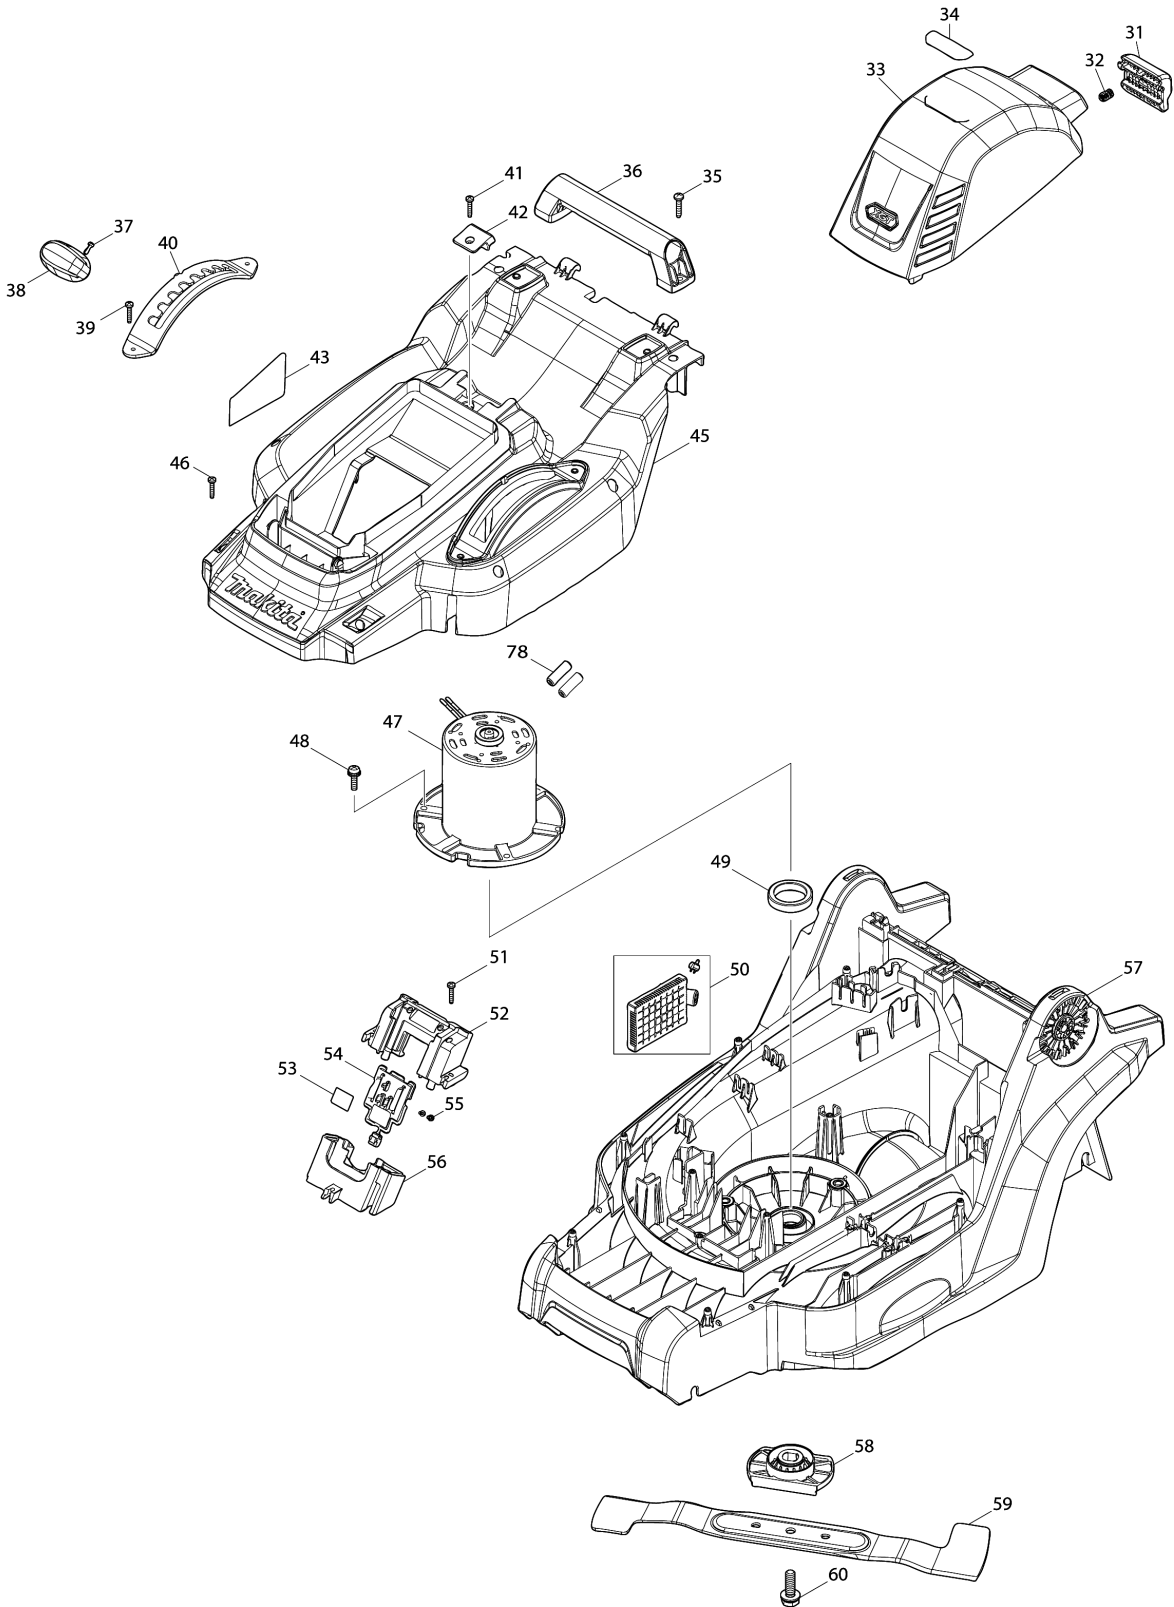

Model No.LM004G 430MM CORDLESS LAWN MOWER