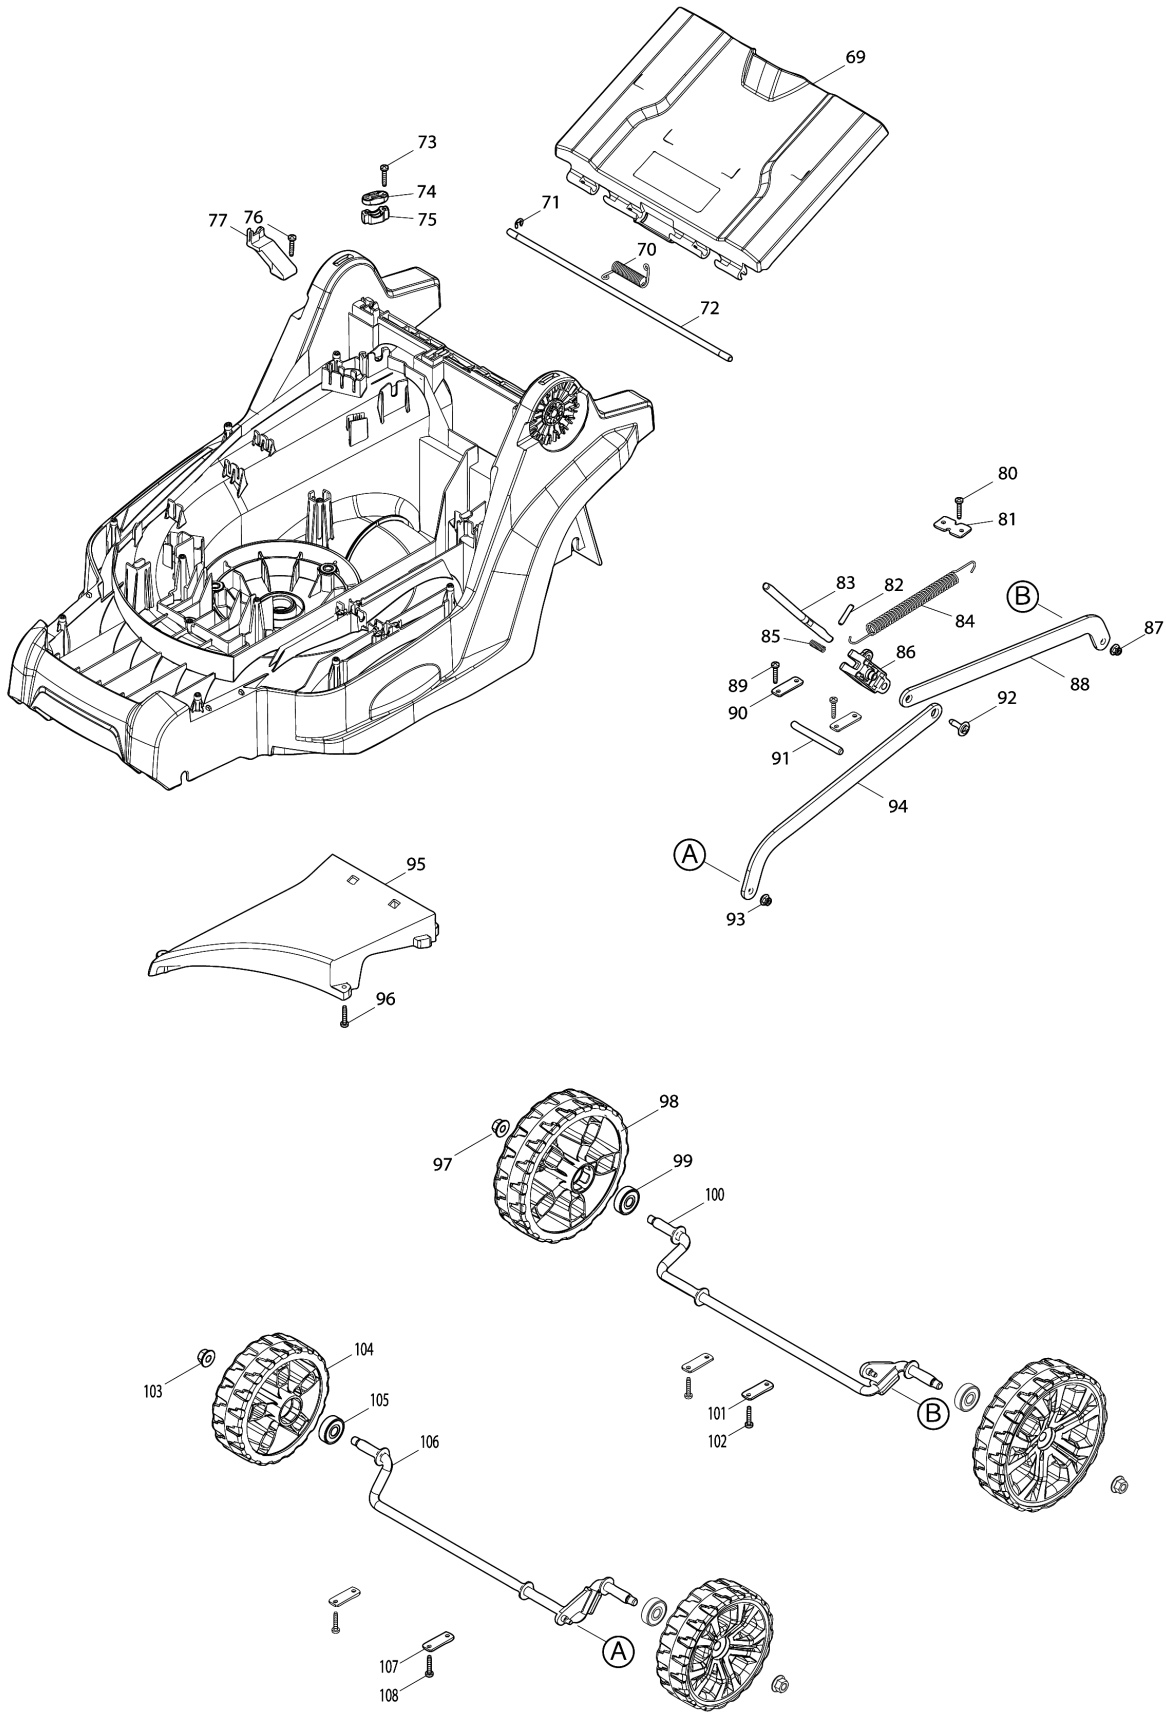

Model No.LM004G 430MM CORDLESS LAWN MOWER