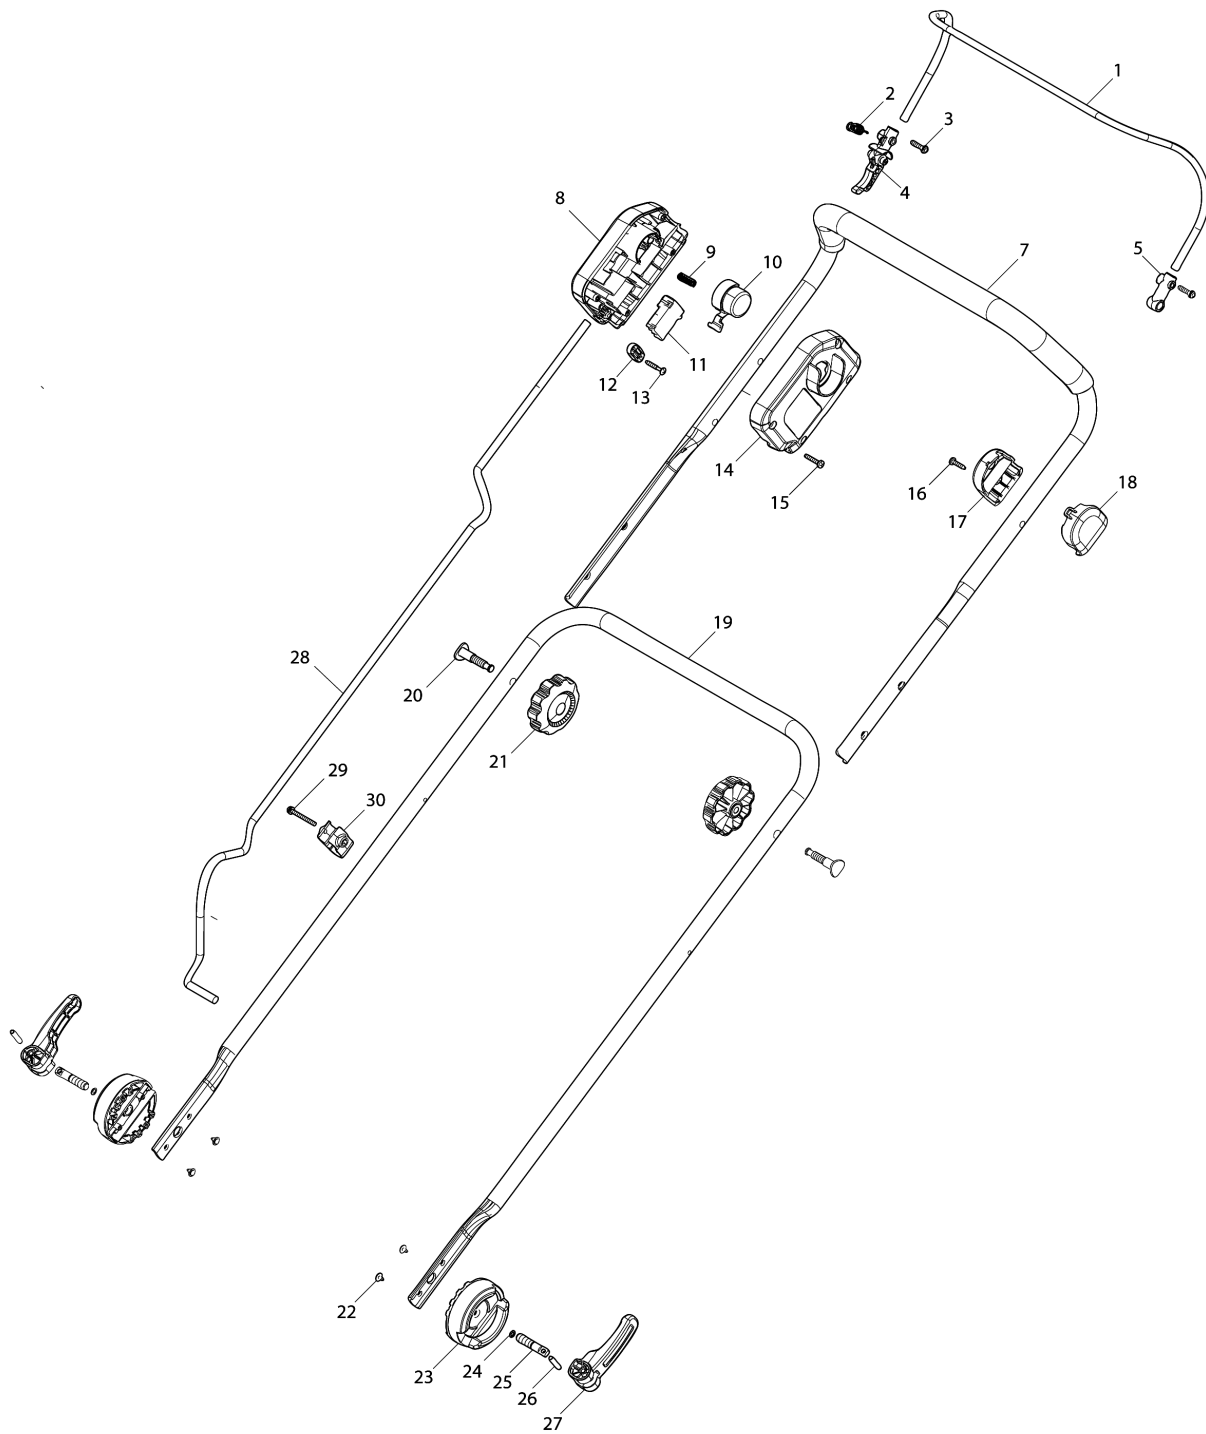

Model No.LM004G 430MM CORDLESS LAWN MOWER