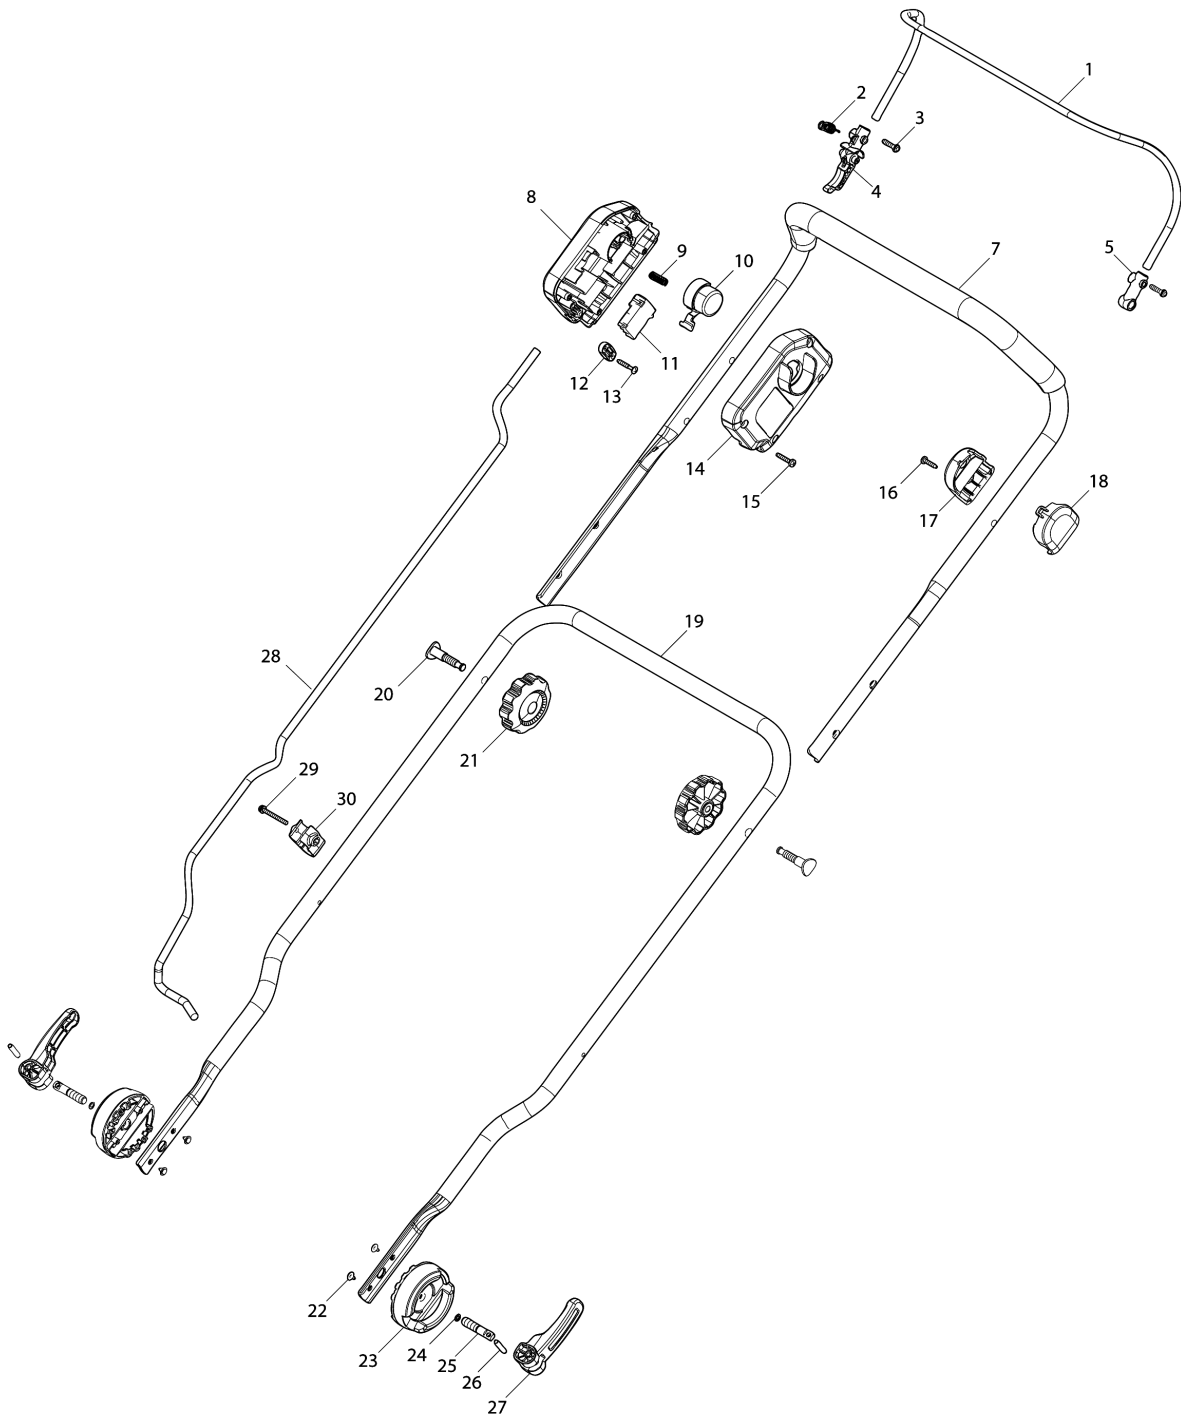

Model No.LM003G 380MM CORDLESS LAWN MOWER