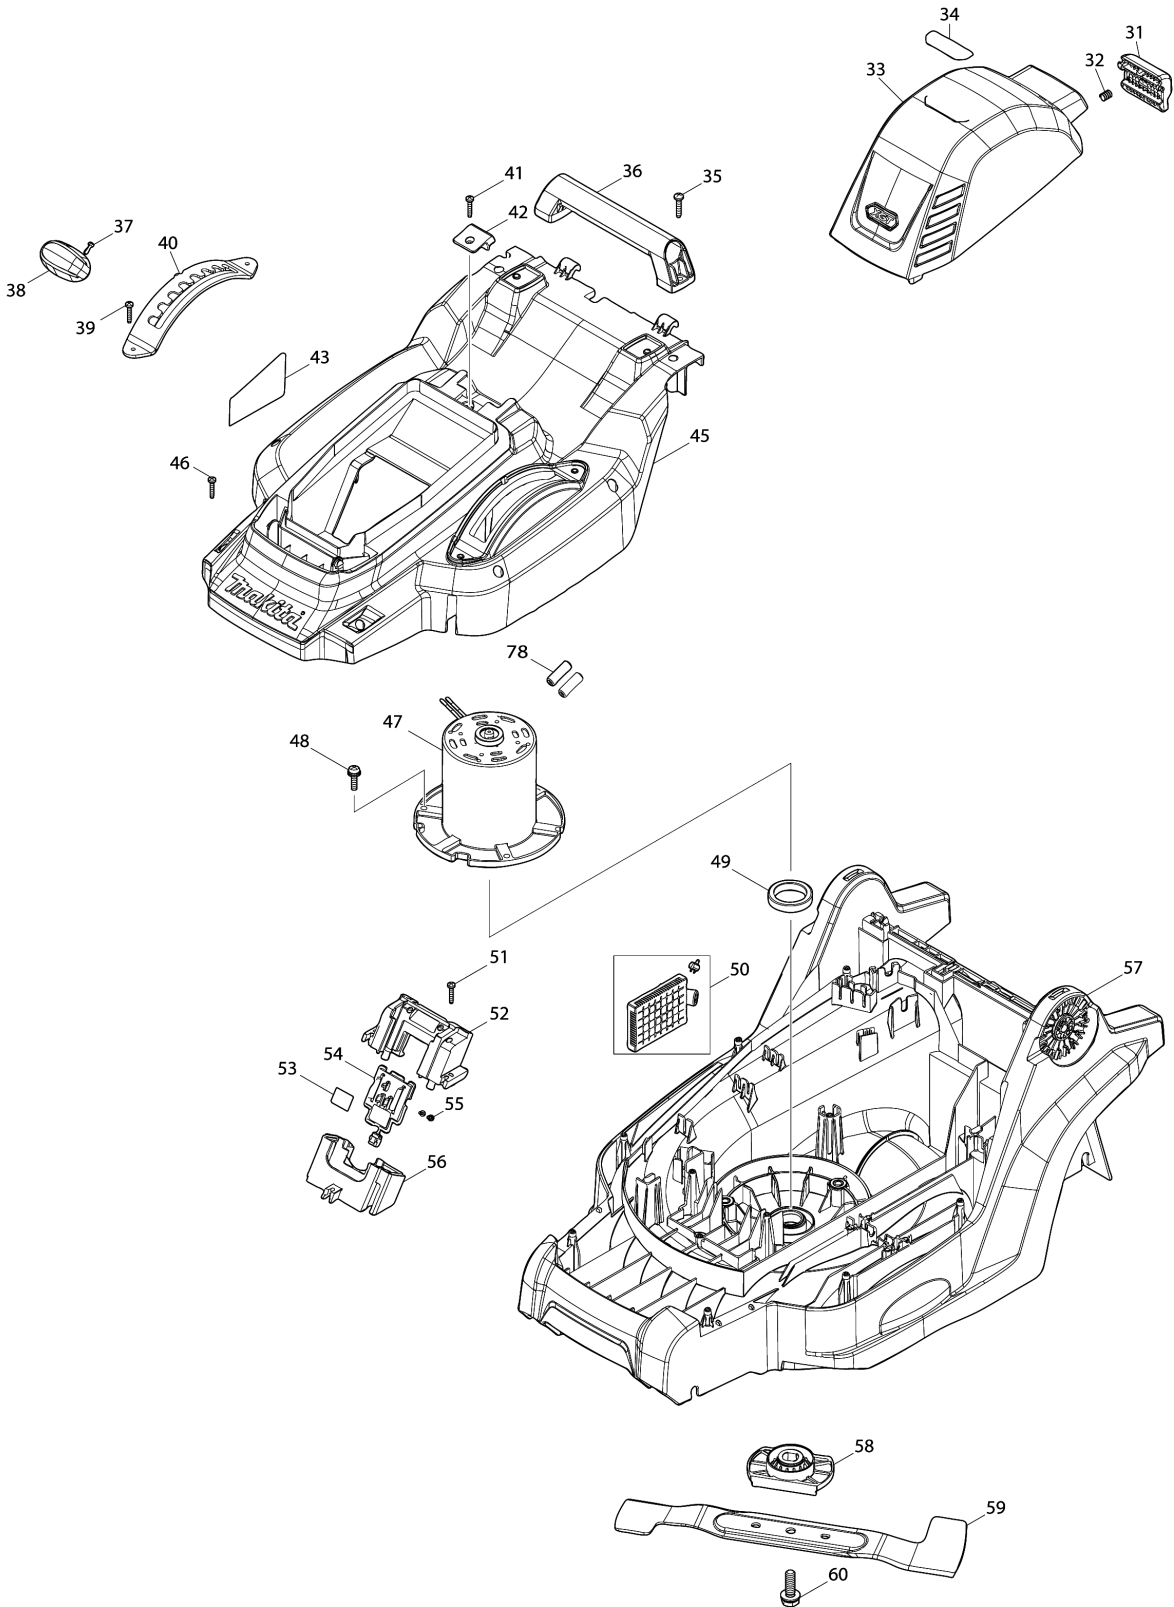

Model No.LM003G 380MM CORDLESS LAWN MOWER