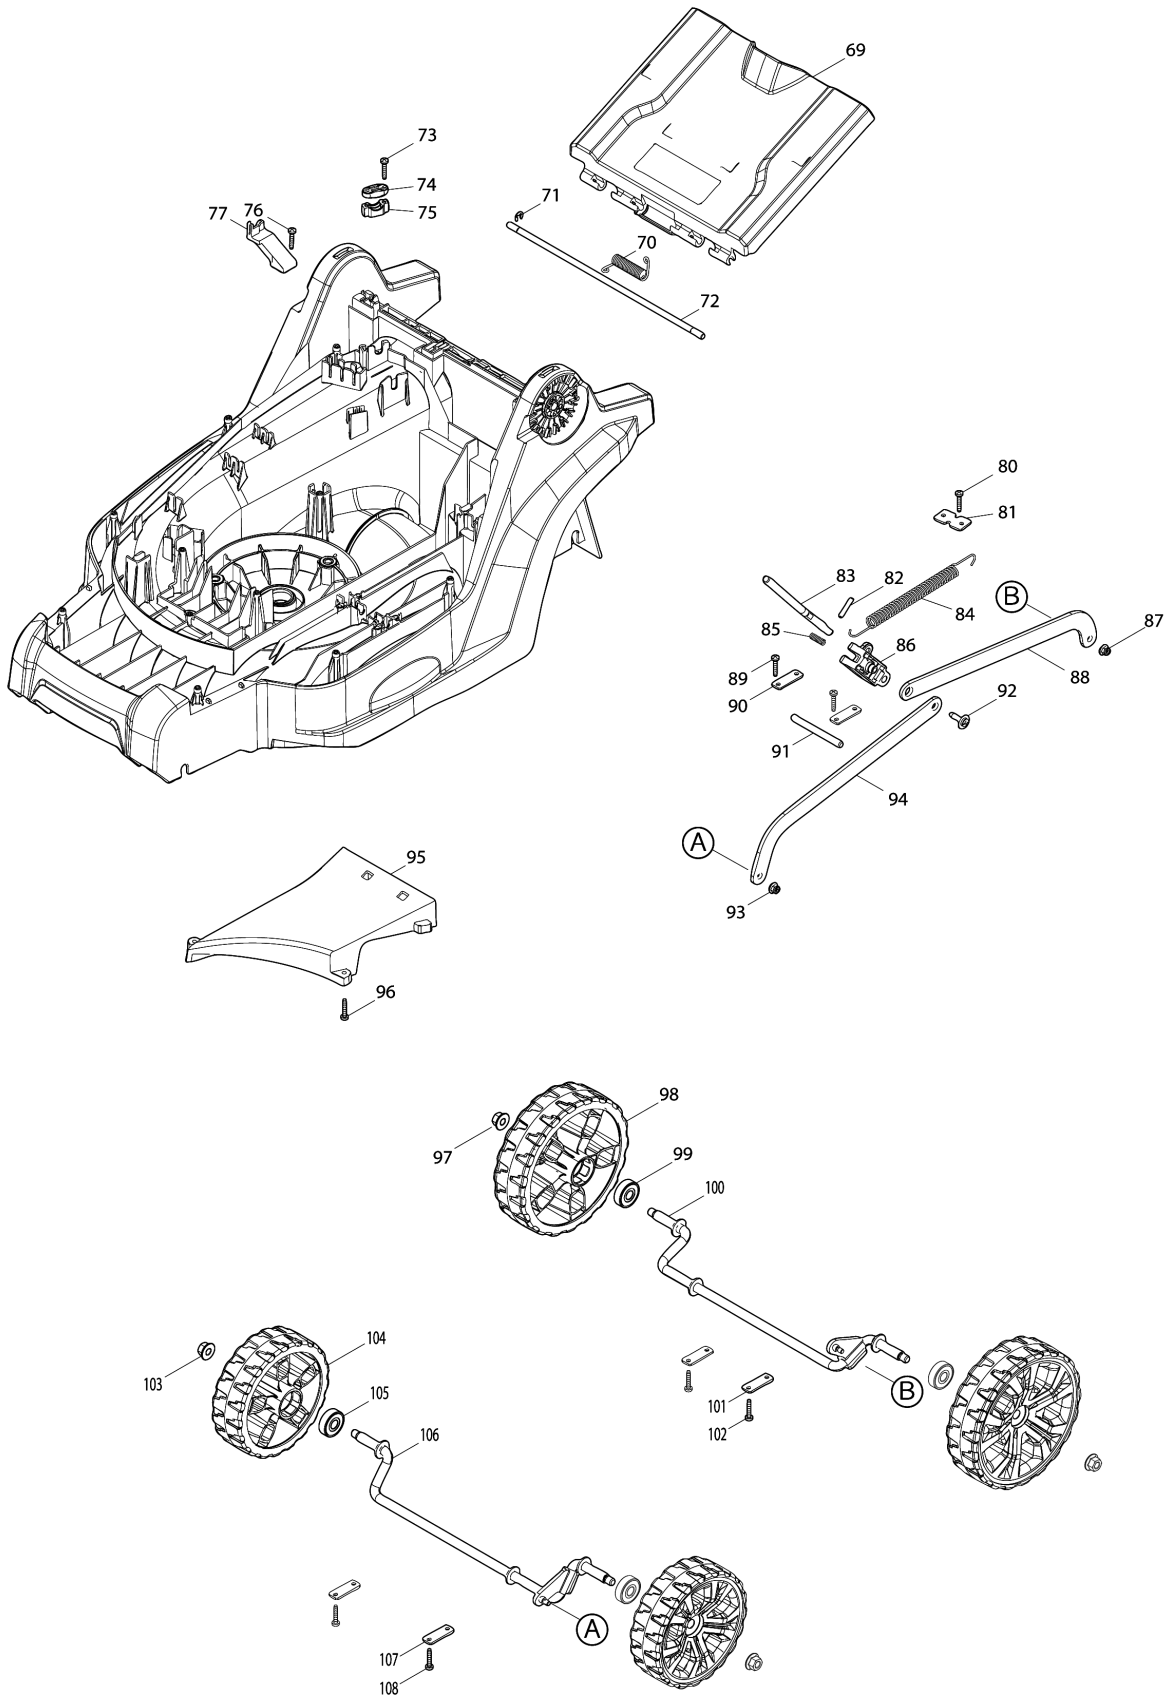

Model No.LM003G 380MM CORDLESS LAWN MOWER