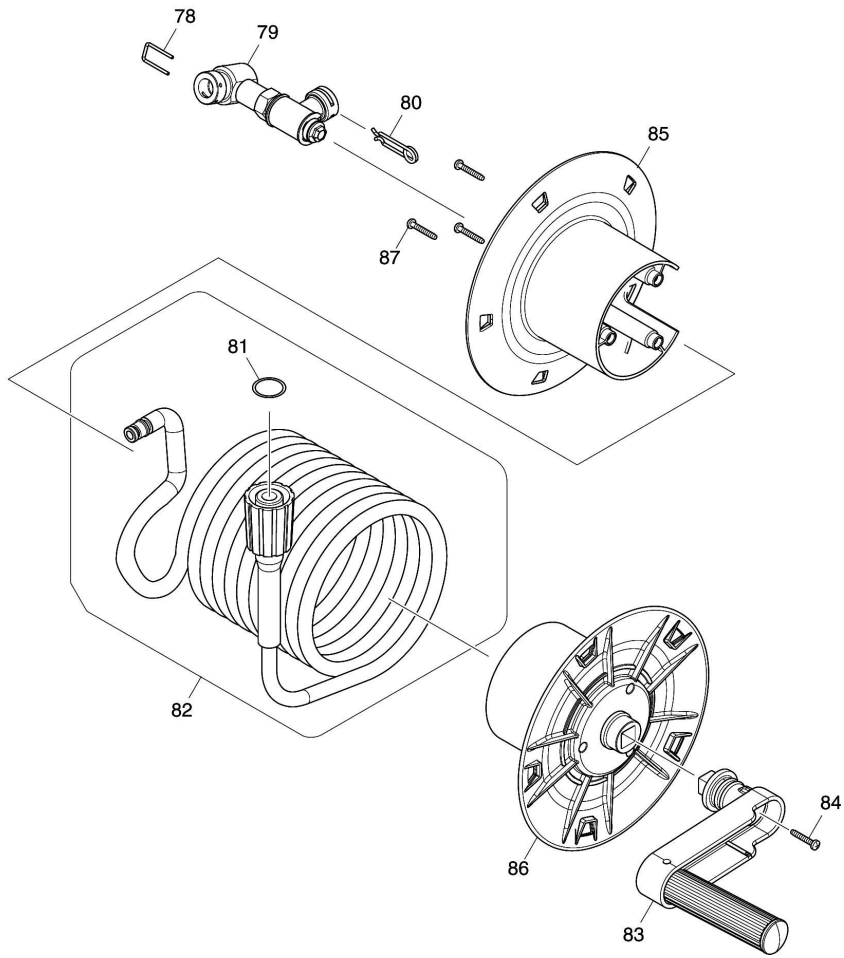

Model No.HW1300 HIGH PRESSURE WASHER