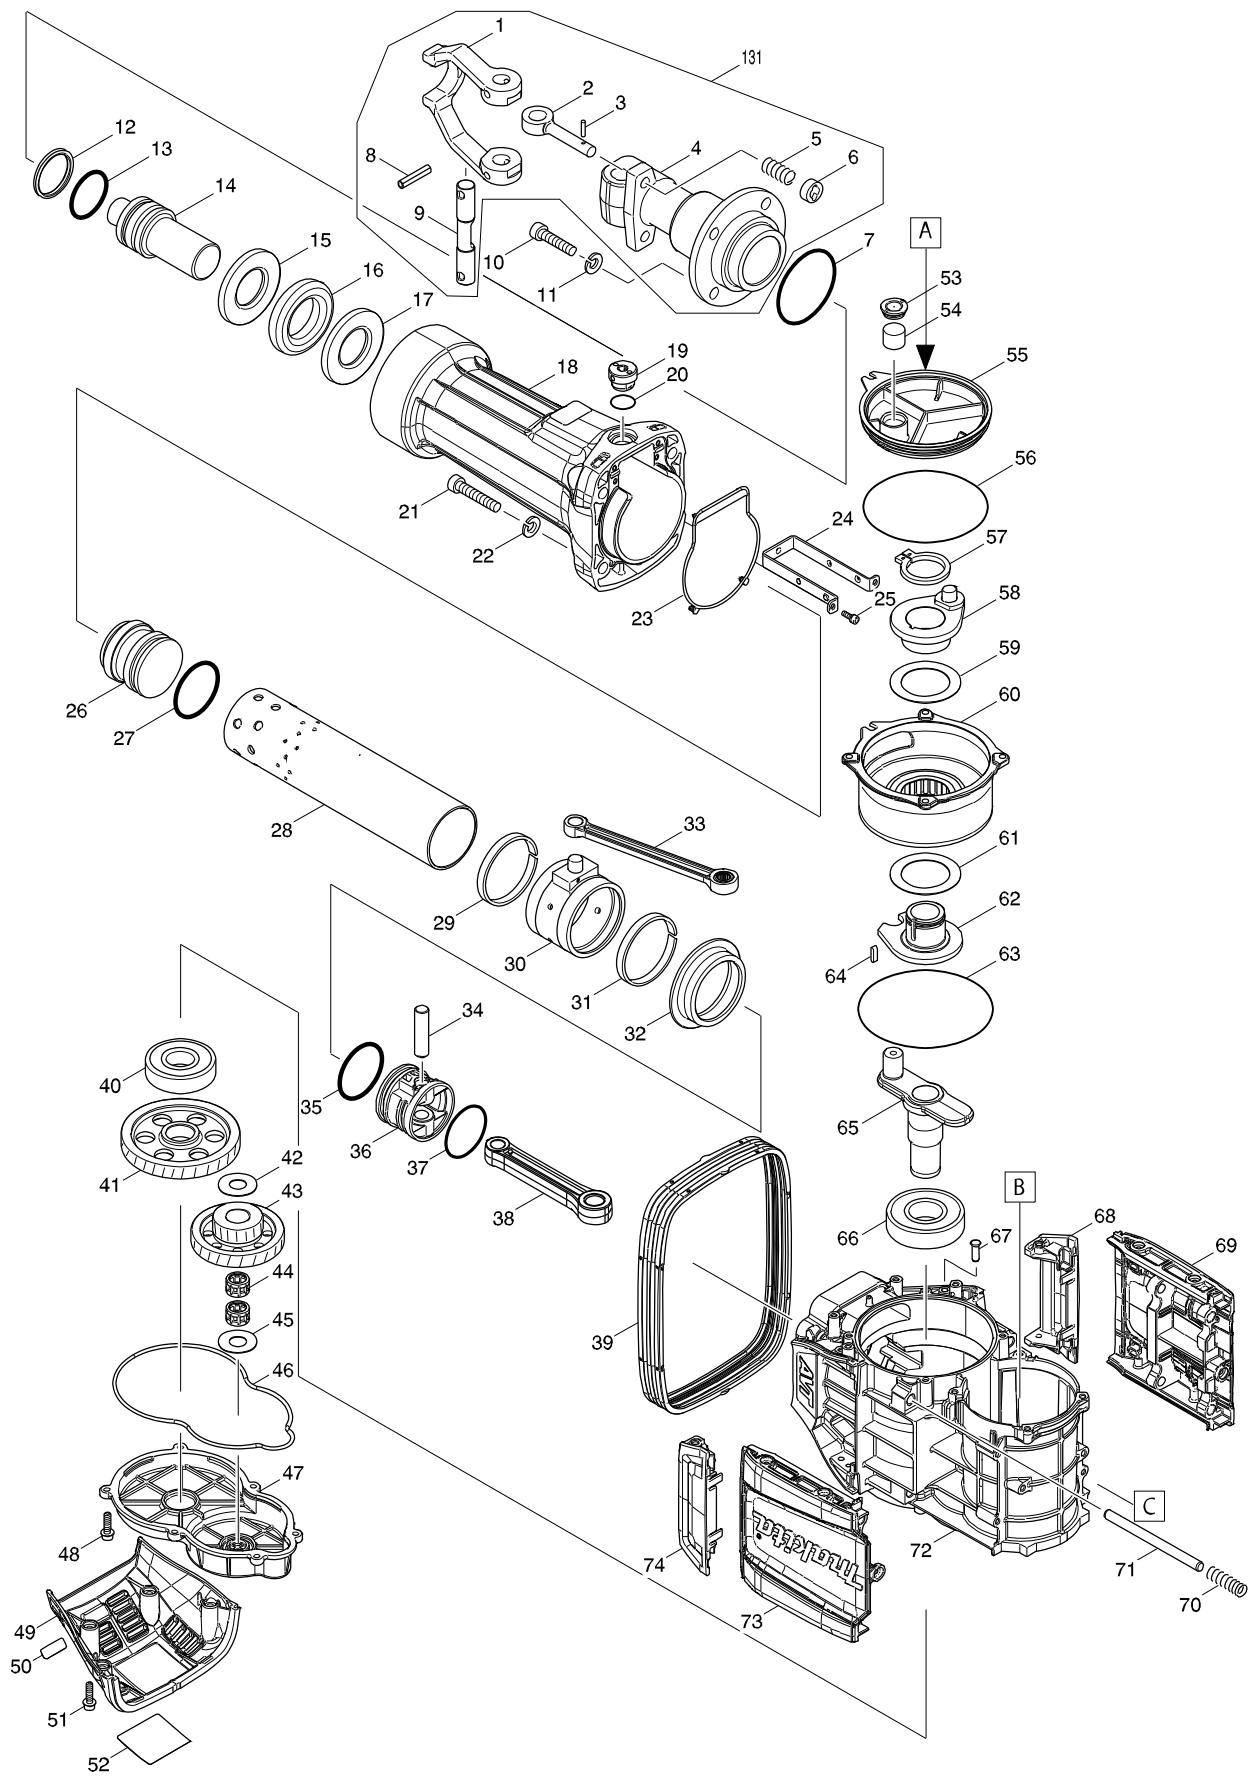

Cislo typu HM1812 ELECTRIC BREAKER