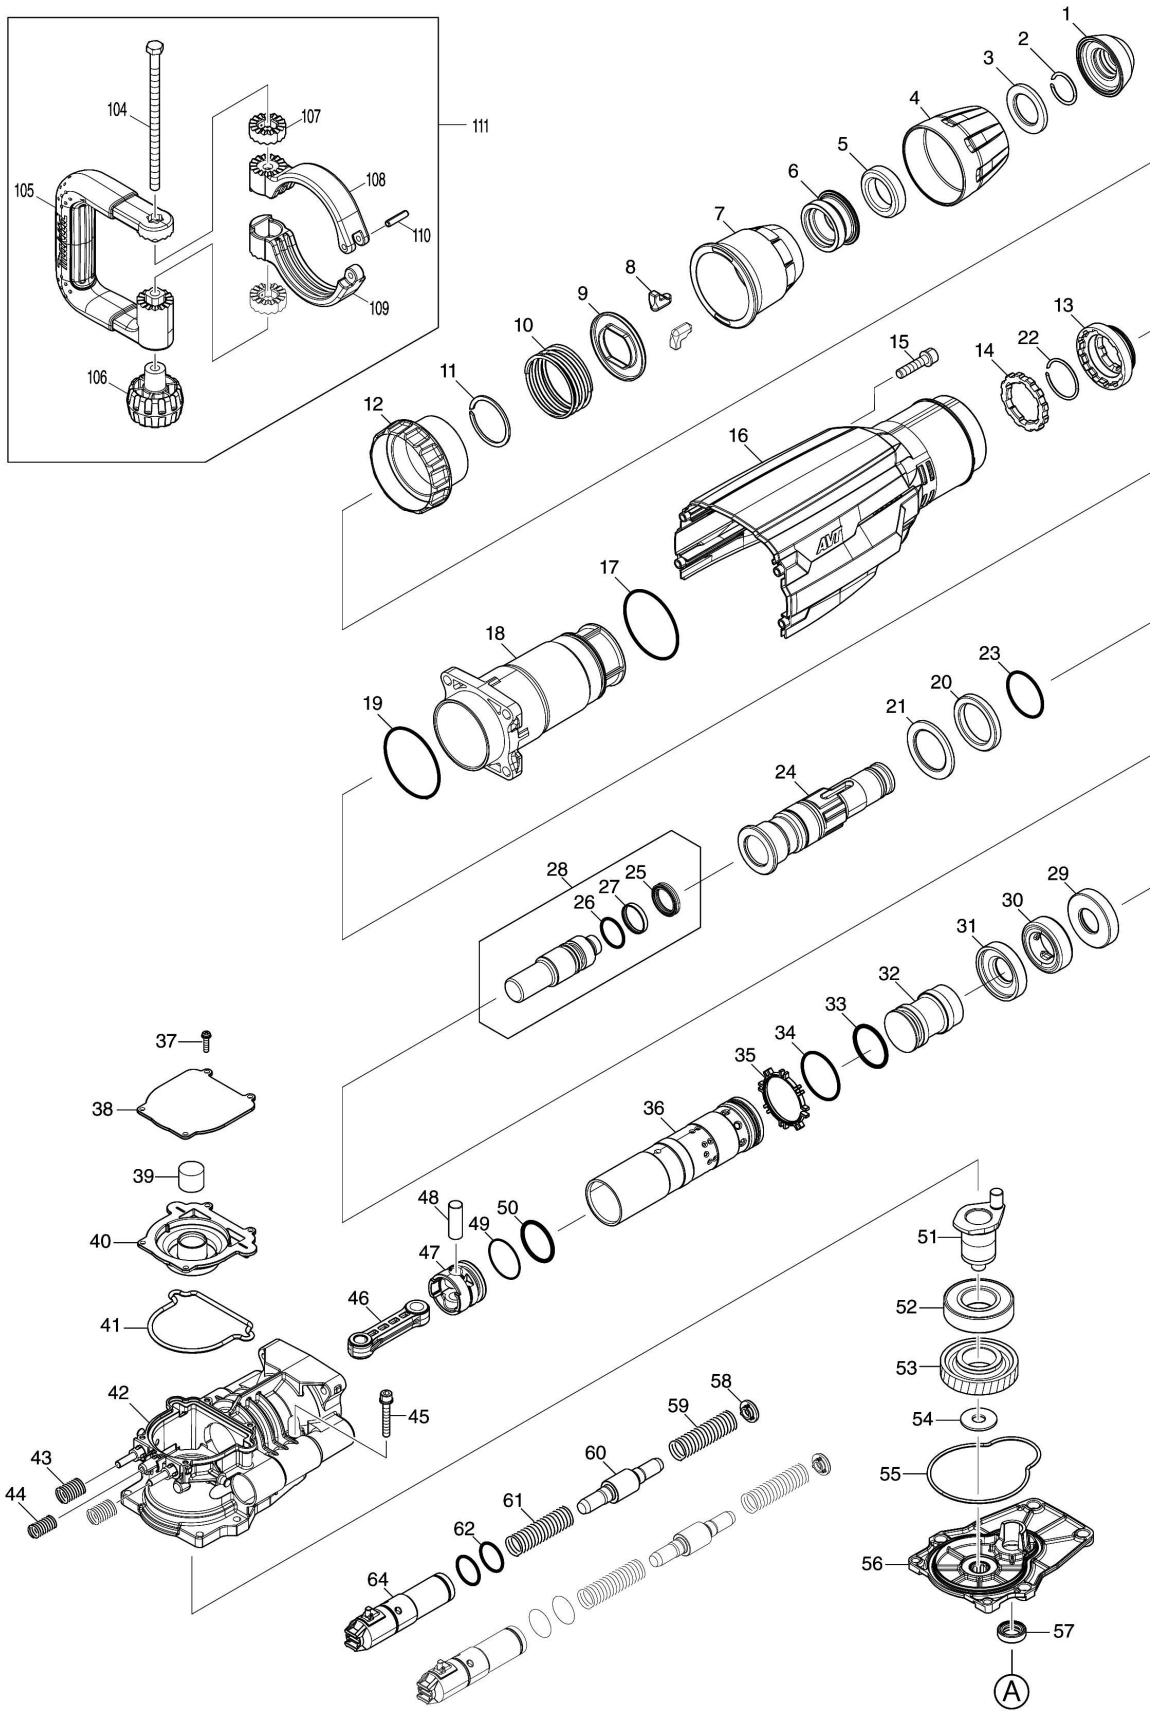

Model No.HM002G CORDLESS DEMOLITION HAMMER